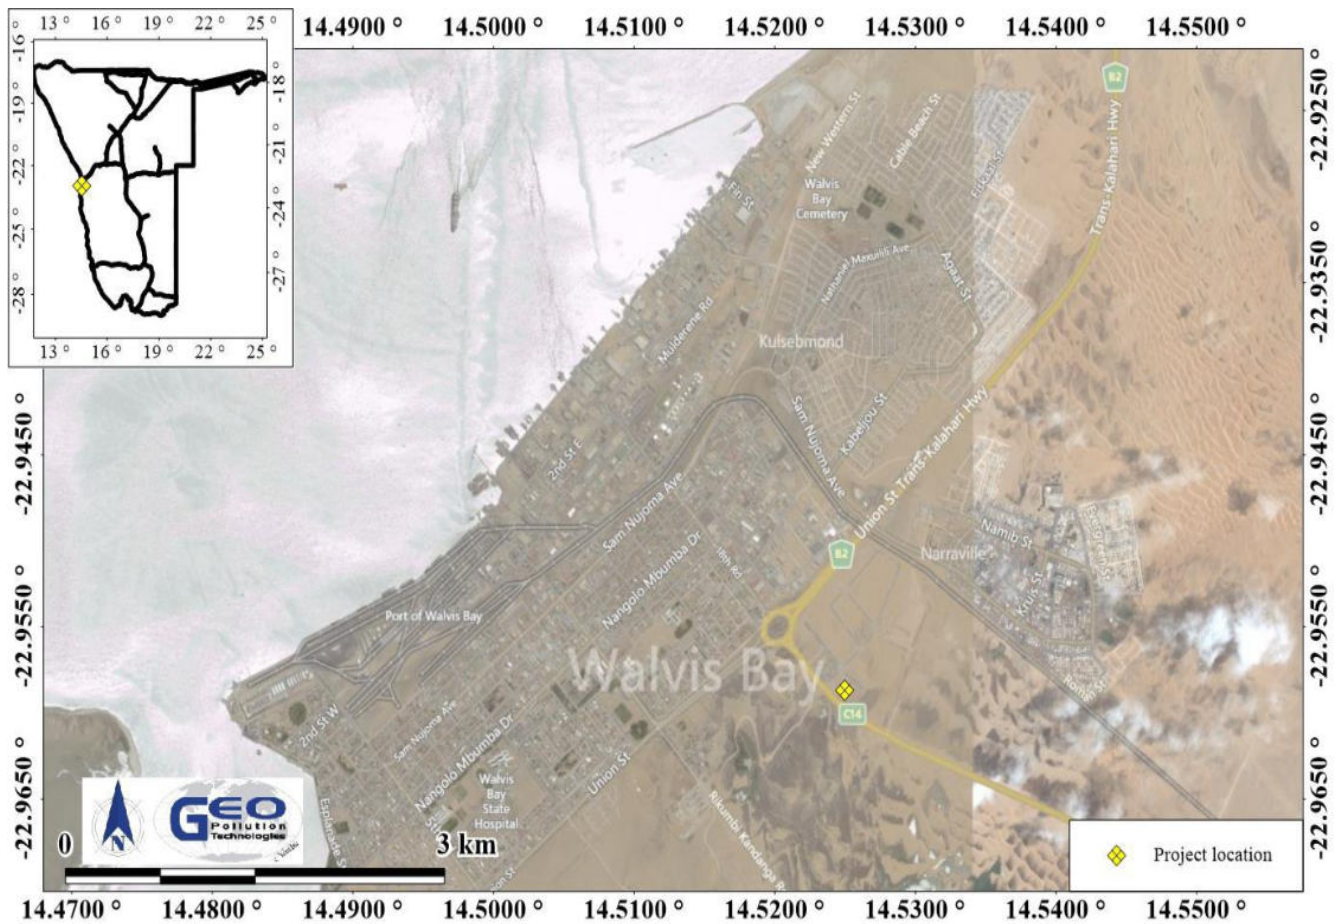

Erongo Petroleum Site Location Map

Erf 4448, Rossing street, Walvis bay, Erongo region

Site location: GPS coordinates: **Latitude: 22.958534 & Longitude 14.524909**