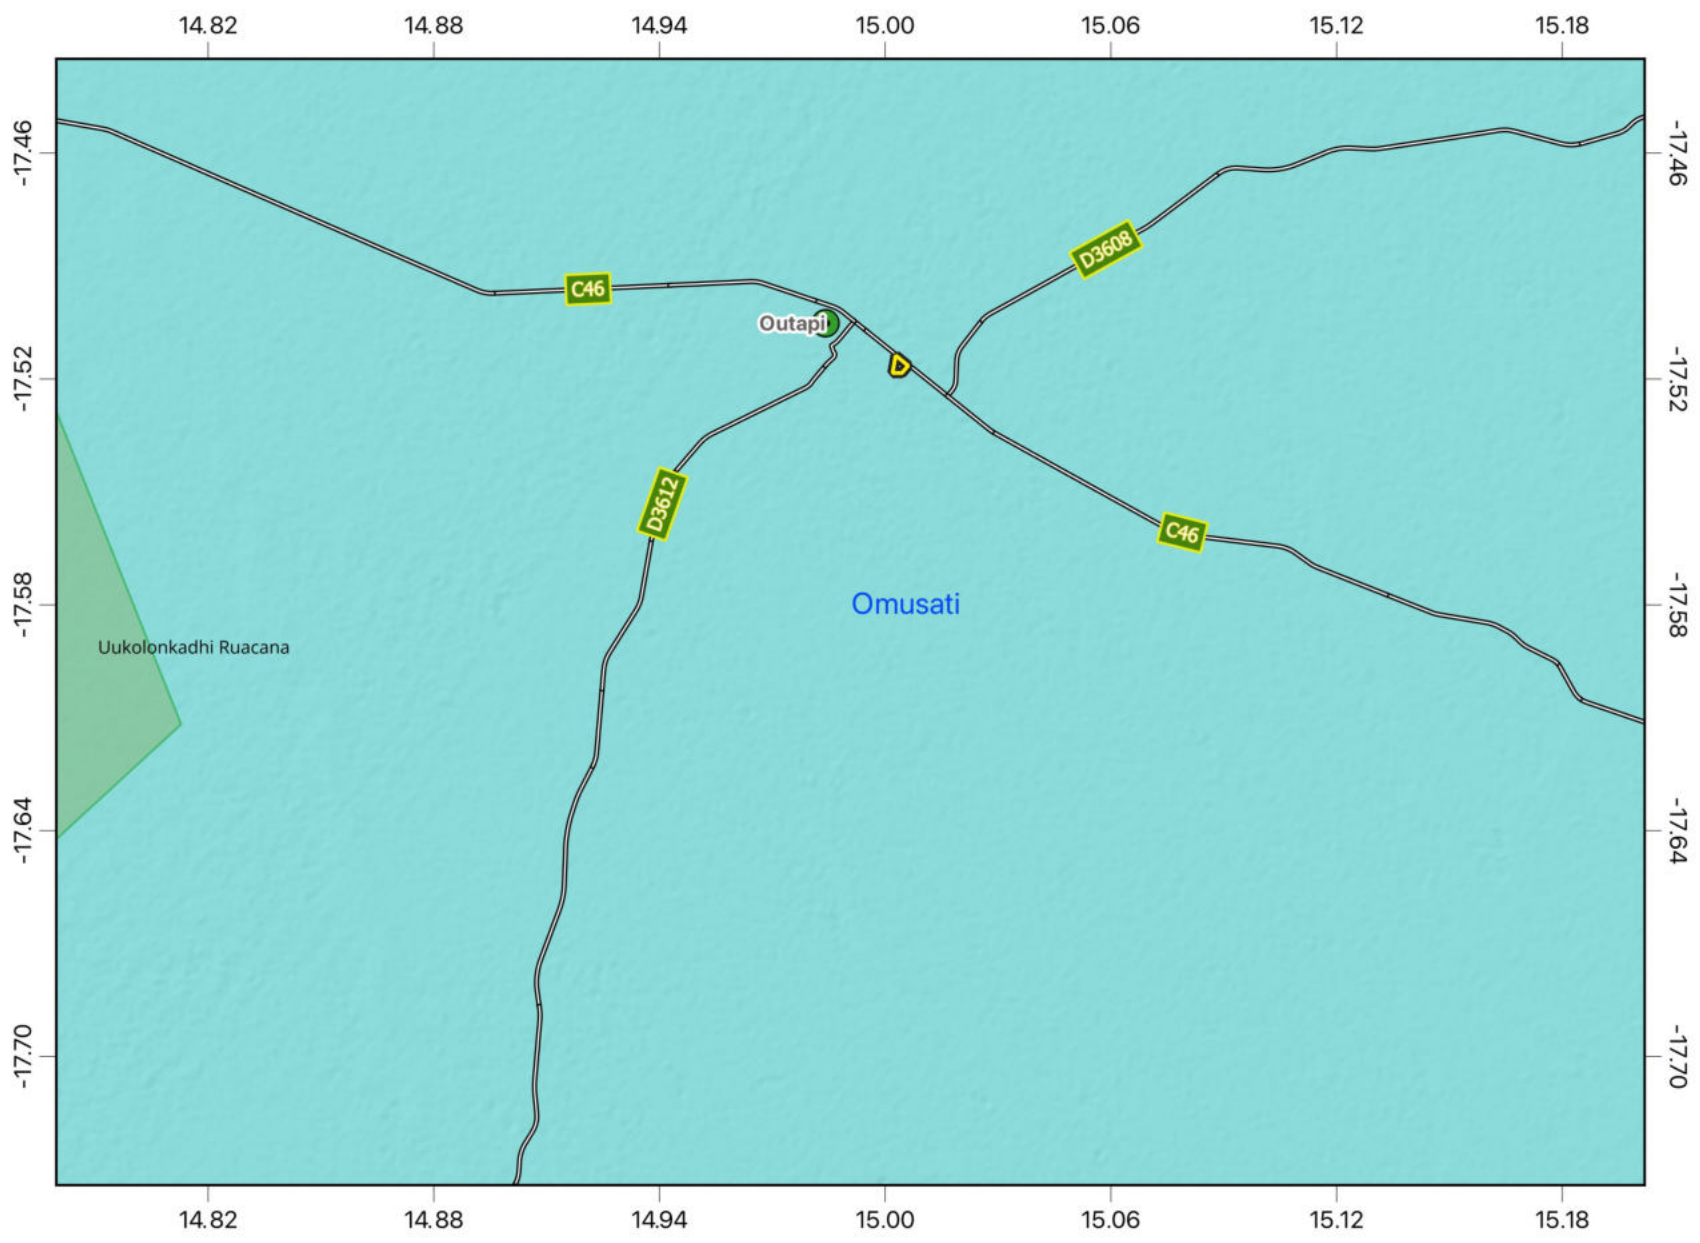

Legend

-  Towns
-  Trunk Roads
-  Main Roads
-  Camelthorn BV PV Plant
-  Communal Conservancies
-  Regions

Site coordinates:
 Latitude: -17.51629209,
 Longitude: 15.00367014
 EPSG:4326 WGS 84
 Scale 1:200,000

Reference: ECC/43/492
 Cartography: D Hoffman 11/2023