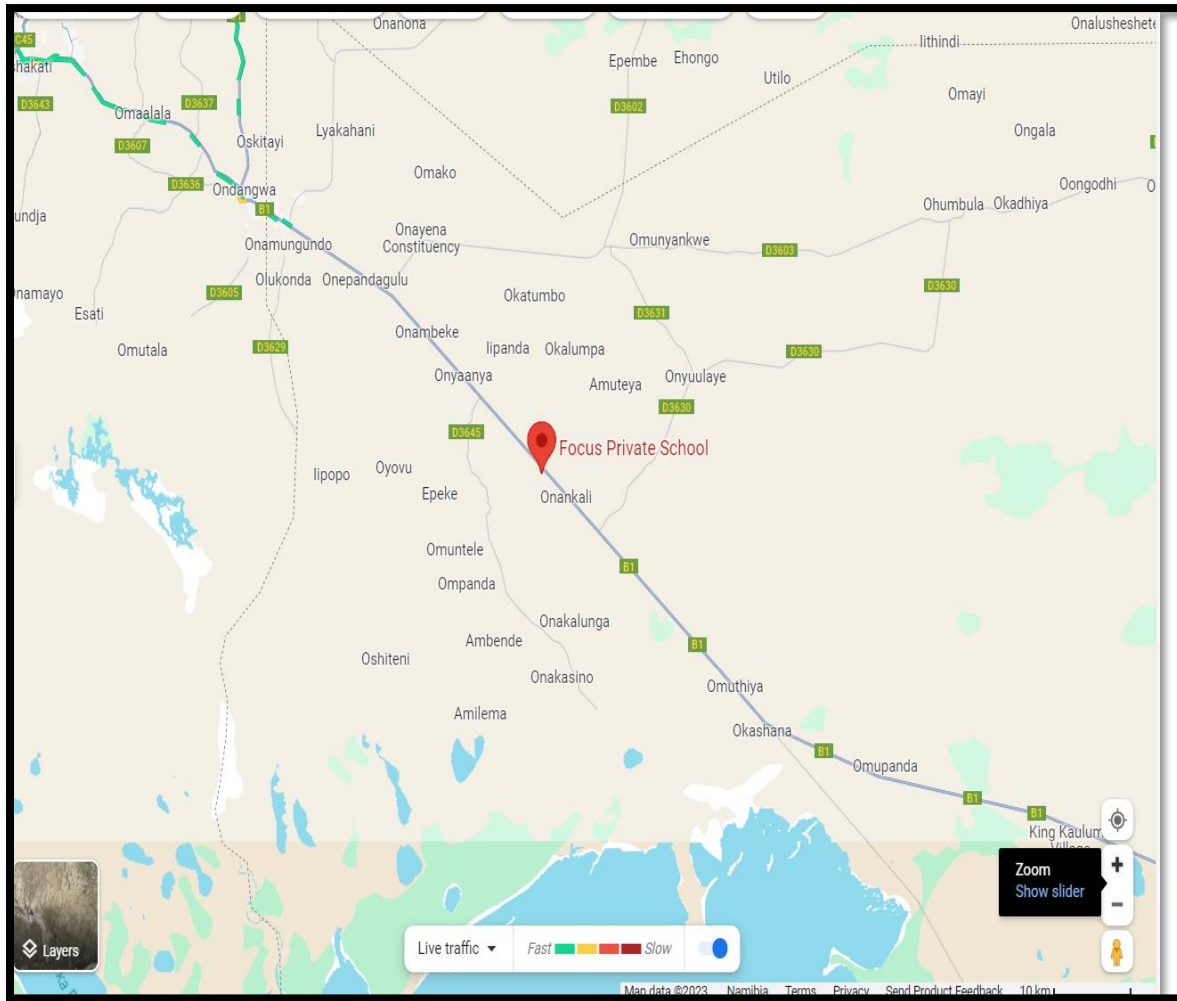

2.1 Location

The Focus Private School is located within the communal land at liputu village, Onankali area, Onyaanya Constituency in Oshikoto Region. The school infrastructure and hostels sits on a **4.4ha portion of land**, which was allocated to it by the Village Headman, and Ondonga Traditional Authority. The point gps coordinate for the school land ares as follows;

Waypoint	Latitude	Longitude
A	-18.161655°	16.342867°
B	-18.161499°	16.342907°
C	-18.161133°	16.342897°
D	-18.160752°	16.342410°
E	-18.161242°	16.341950°
F	-18.161685°	16.342170°
G	-18.162235°	16.342171°
H	-18.162400°	16.342025°
I	-18.162511°	16.341643°
J	-18.162256°	16.341262°
K	-18.161866°	16.340957°
L	-18.161576°	16.340782°
M	-18.161764°	16.340277°
N	-18.162337°	16.339747°
O	-18.162490°	16.339387°
P	-18.162555°	16.339414°
Q	-18.163105°	16.339845°
R	-18.163737°	16.340210°
S	-18.163651°	16.340424°
T	-18.163621°	16.340421°
U	-18.163363°	16.341067°

V

-18.162722°

16.341862°

Table: GPS Coordinates

The School is established about 100m from the Ondangwa – Omuthiya B1 Main road.

FIGURE 1: LOCATION OF FOCUS PRIVATE SCHOOL (RED DOT)

Aerial Foto: Focus Private School