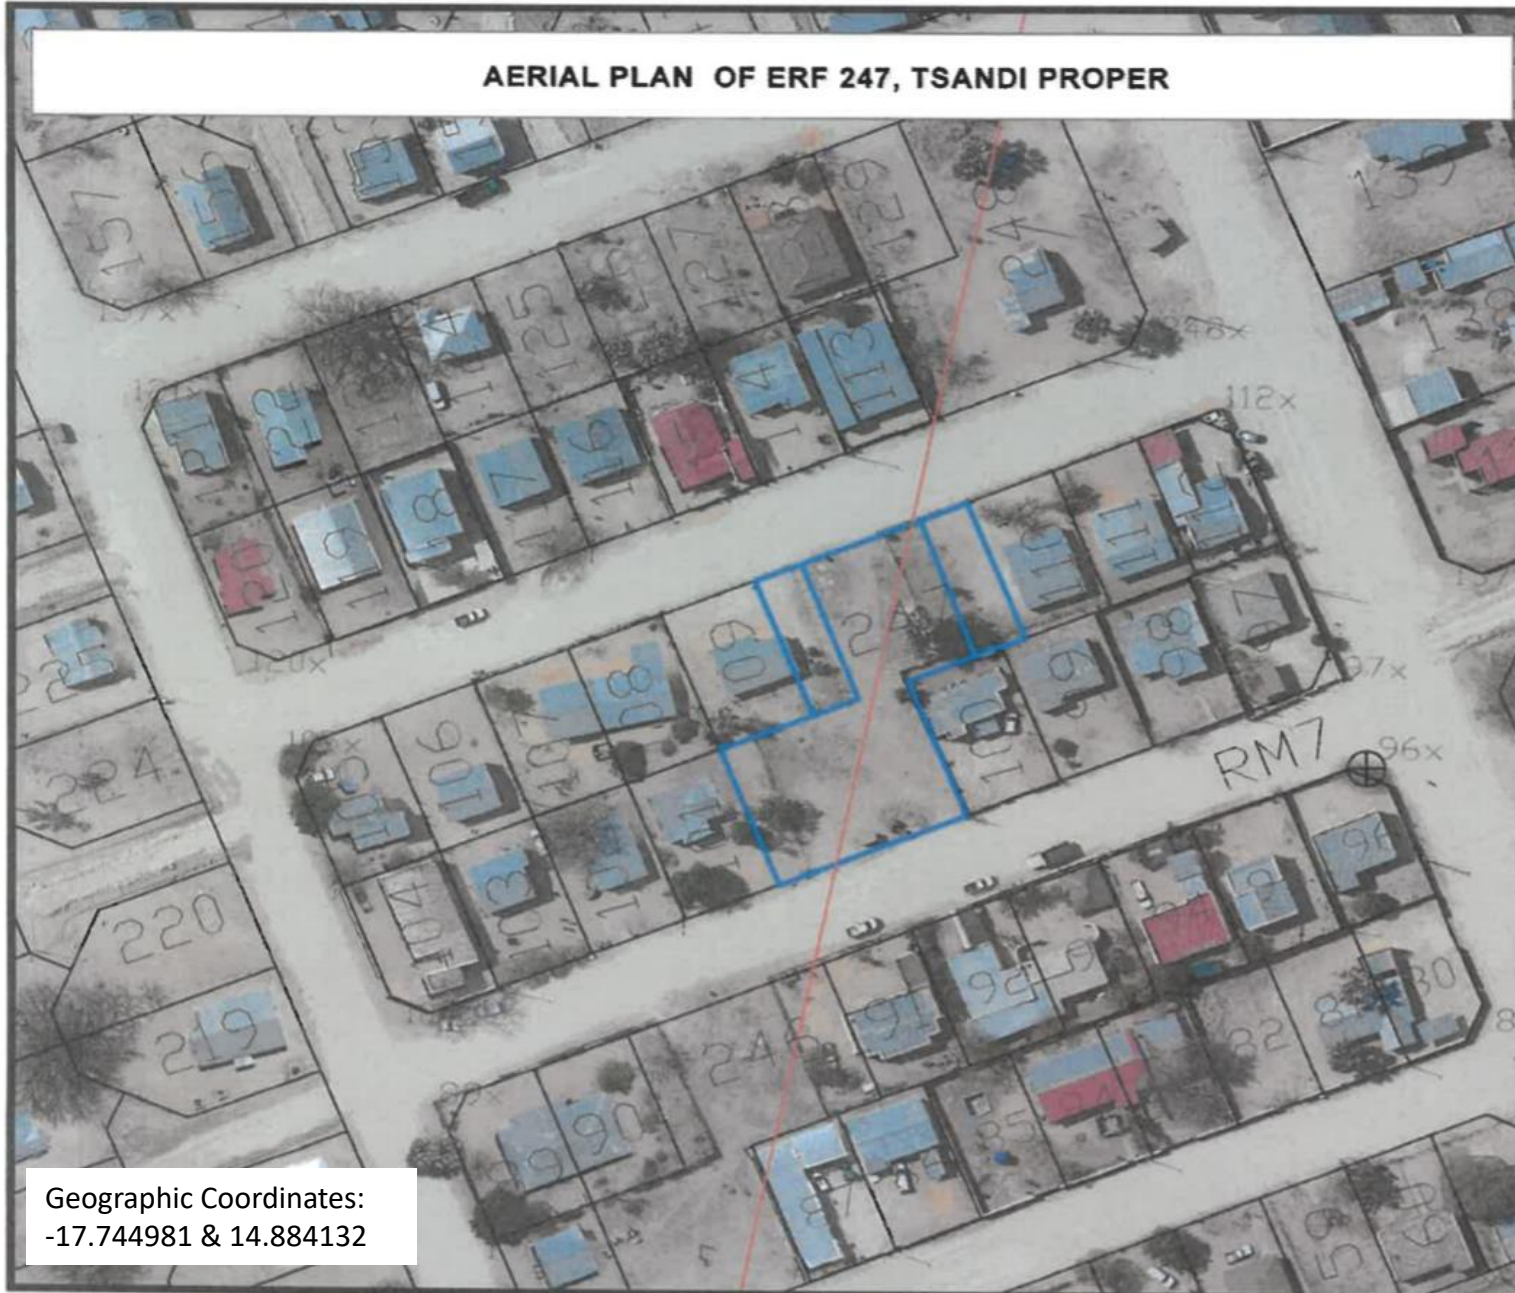

AERIAL PLAN OF ERF 247, TSANDI PROPER

Geographic Coordinates:
-17.744981 & 14.884132

TSANDI VILLAGE COUNCIL
P. O. BOX 373
TSANDI
2022 -10- 05
TEL: 085 - 258030 x 38
FAX: 085 - 258057
CHIEF EXECUTIVE OFFICER

CLIENT APPROVAL

SCALE: 1:500

Legend

- Powerline_33kv
- Erf_B_247_Tsandi
- Erf_A_247_Tsandi
- Erf_247_Tsandi
- Tsandi Erven

NOTE:
All dimensions & sizes given are approximates
No residential erf shall be smaller than 300m² in size

TOYA

TOYA URBAN PLANNING CONSULTANTS CC
P.O,BOX 99294, WINDHOEK
TEL: 0813099839 / 0812769756