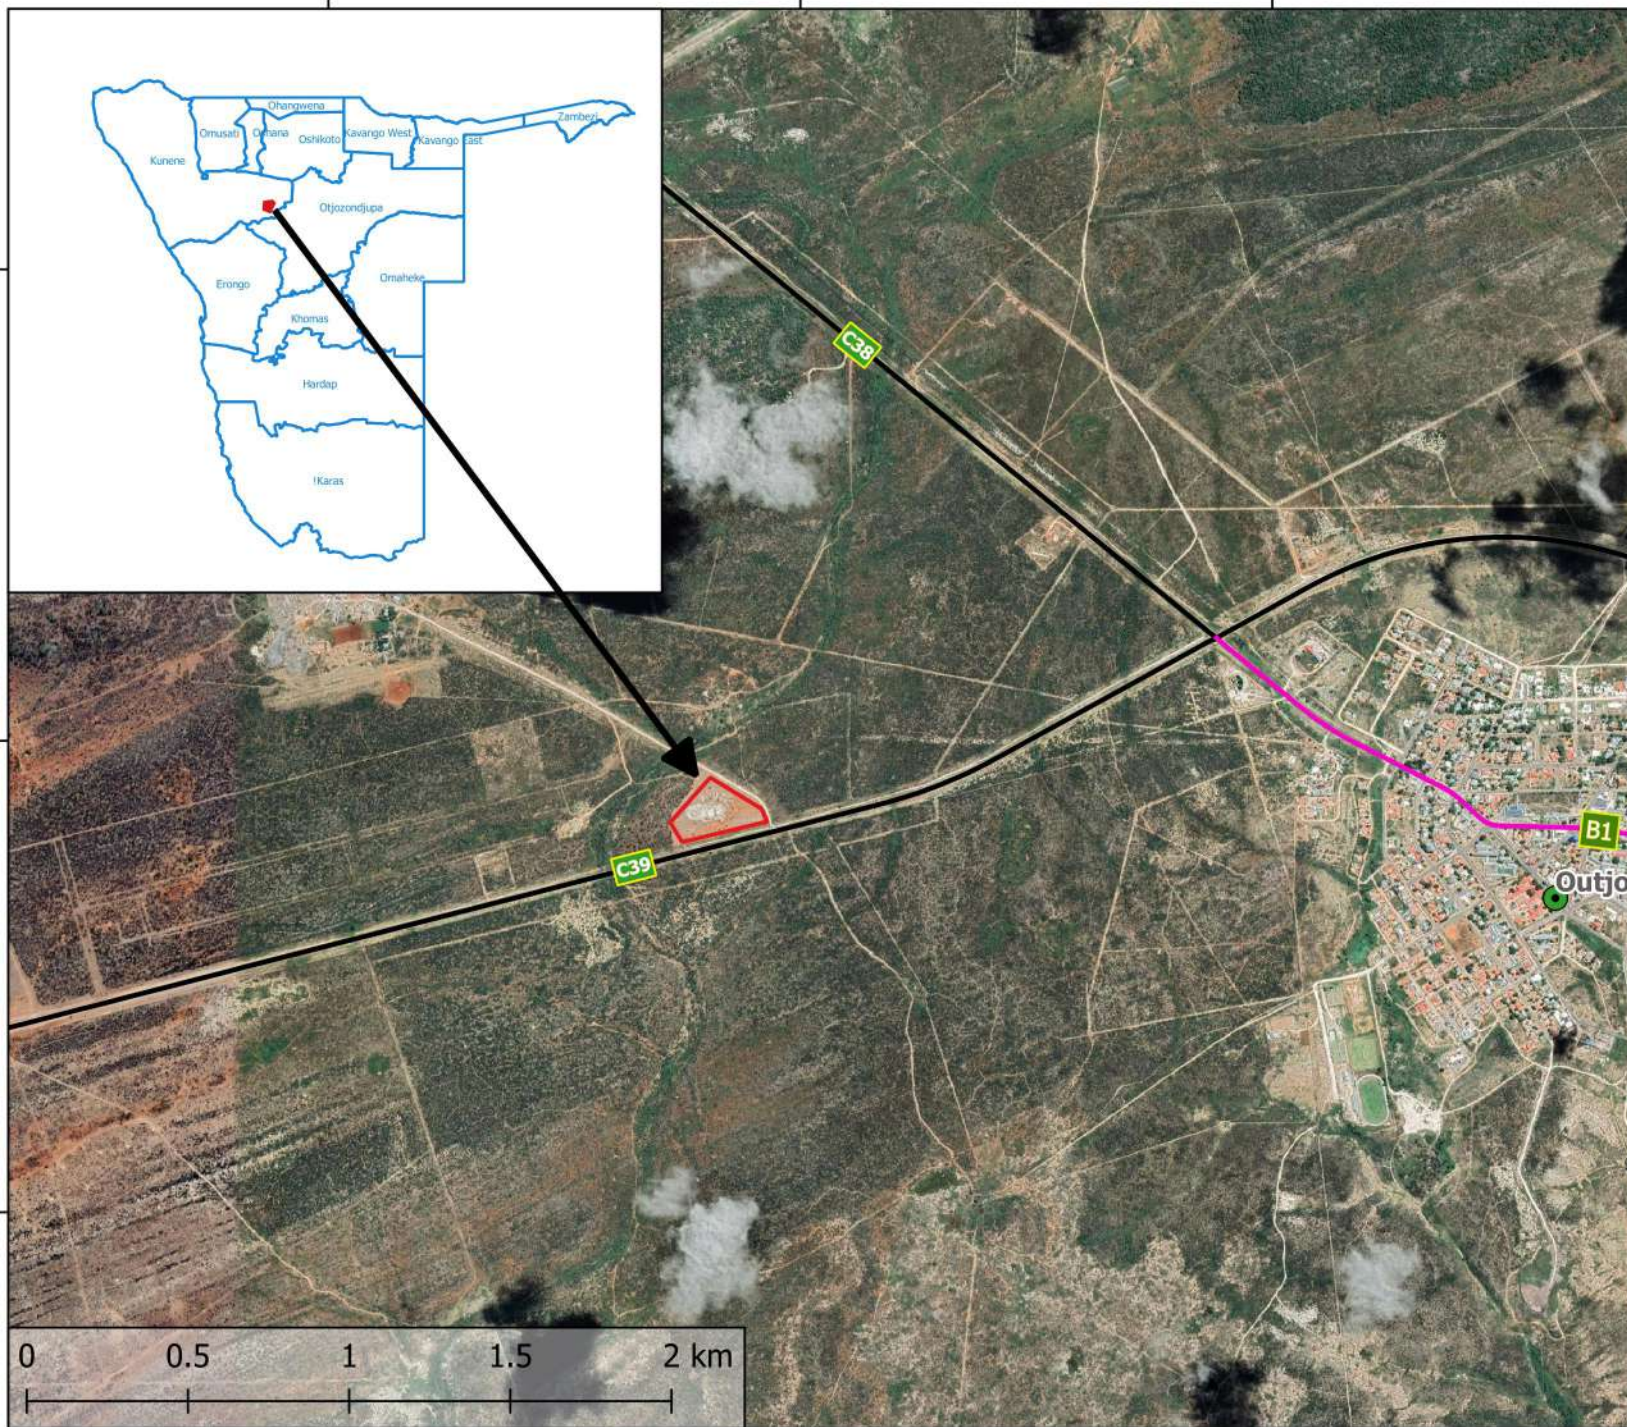

16°6'50.400"E

16°7'40.800"E

16°8'31.200"E

EPSG: 4326
WGS 84

Legend

- Town
- Trunk Roads
- Main Roads
- Nexus Charcoal Site
- Regions

Coordinates:

Latitude: -20.106184

Longitude: 16.125988

Nexus Charcoal (PTY) Ltd
Locality Map

ECC Document Reference
ECC - 123 - 347

Map Produced:
15.03.2021