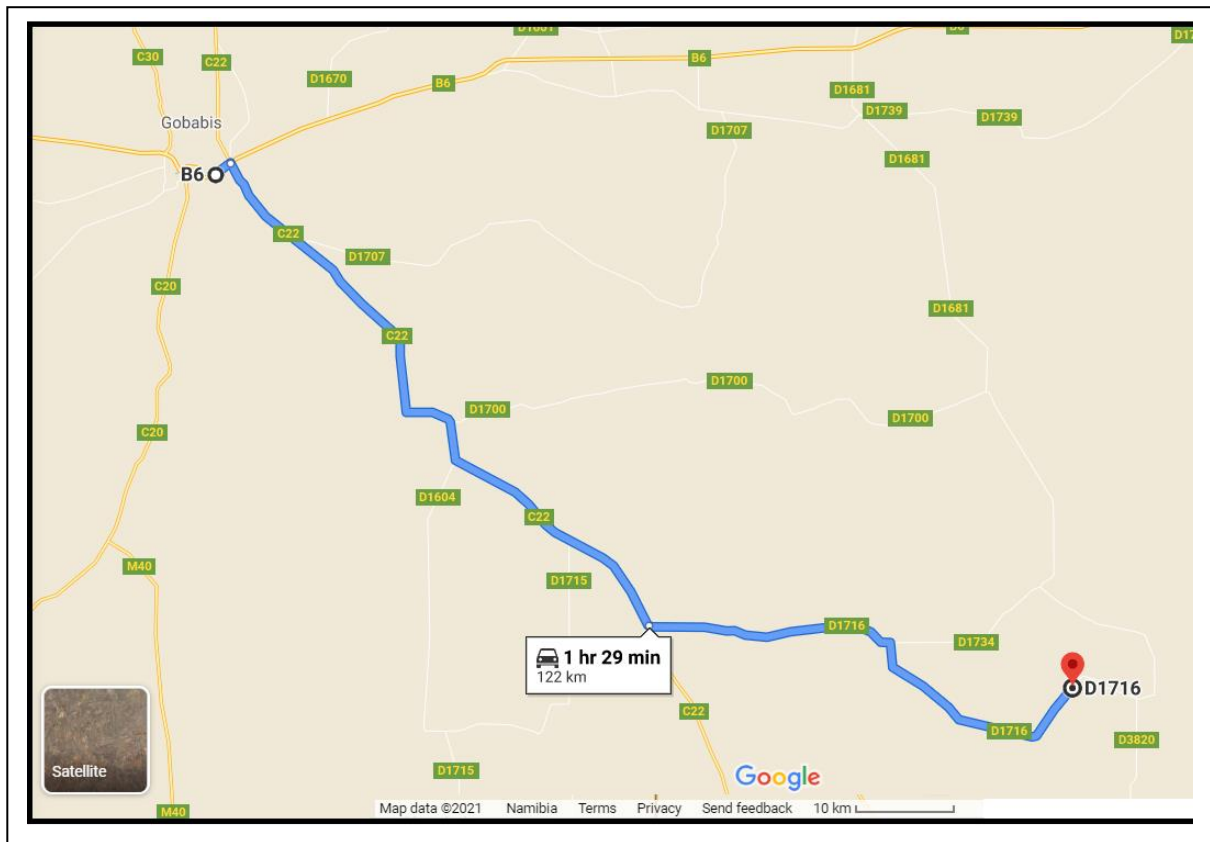

Figure 1: Project Location (Maps of Namibia, 2012) Rodger Kauta Claims; 72194, 72195,72196,72197 & 72198.

Geographic Coordinates -22.912222,19.877500