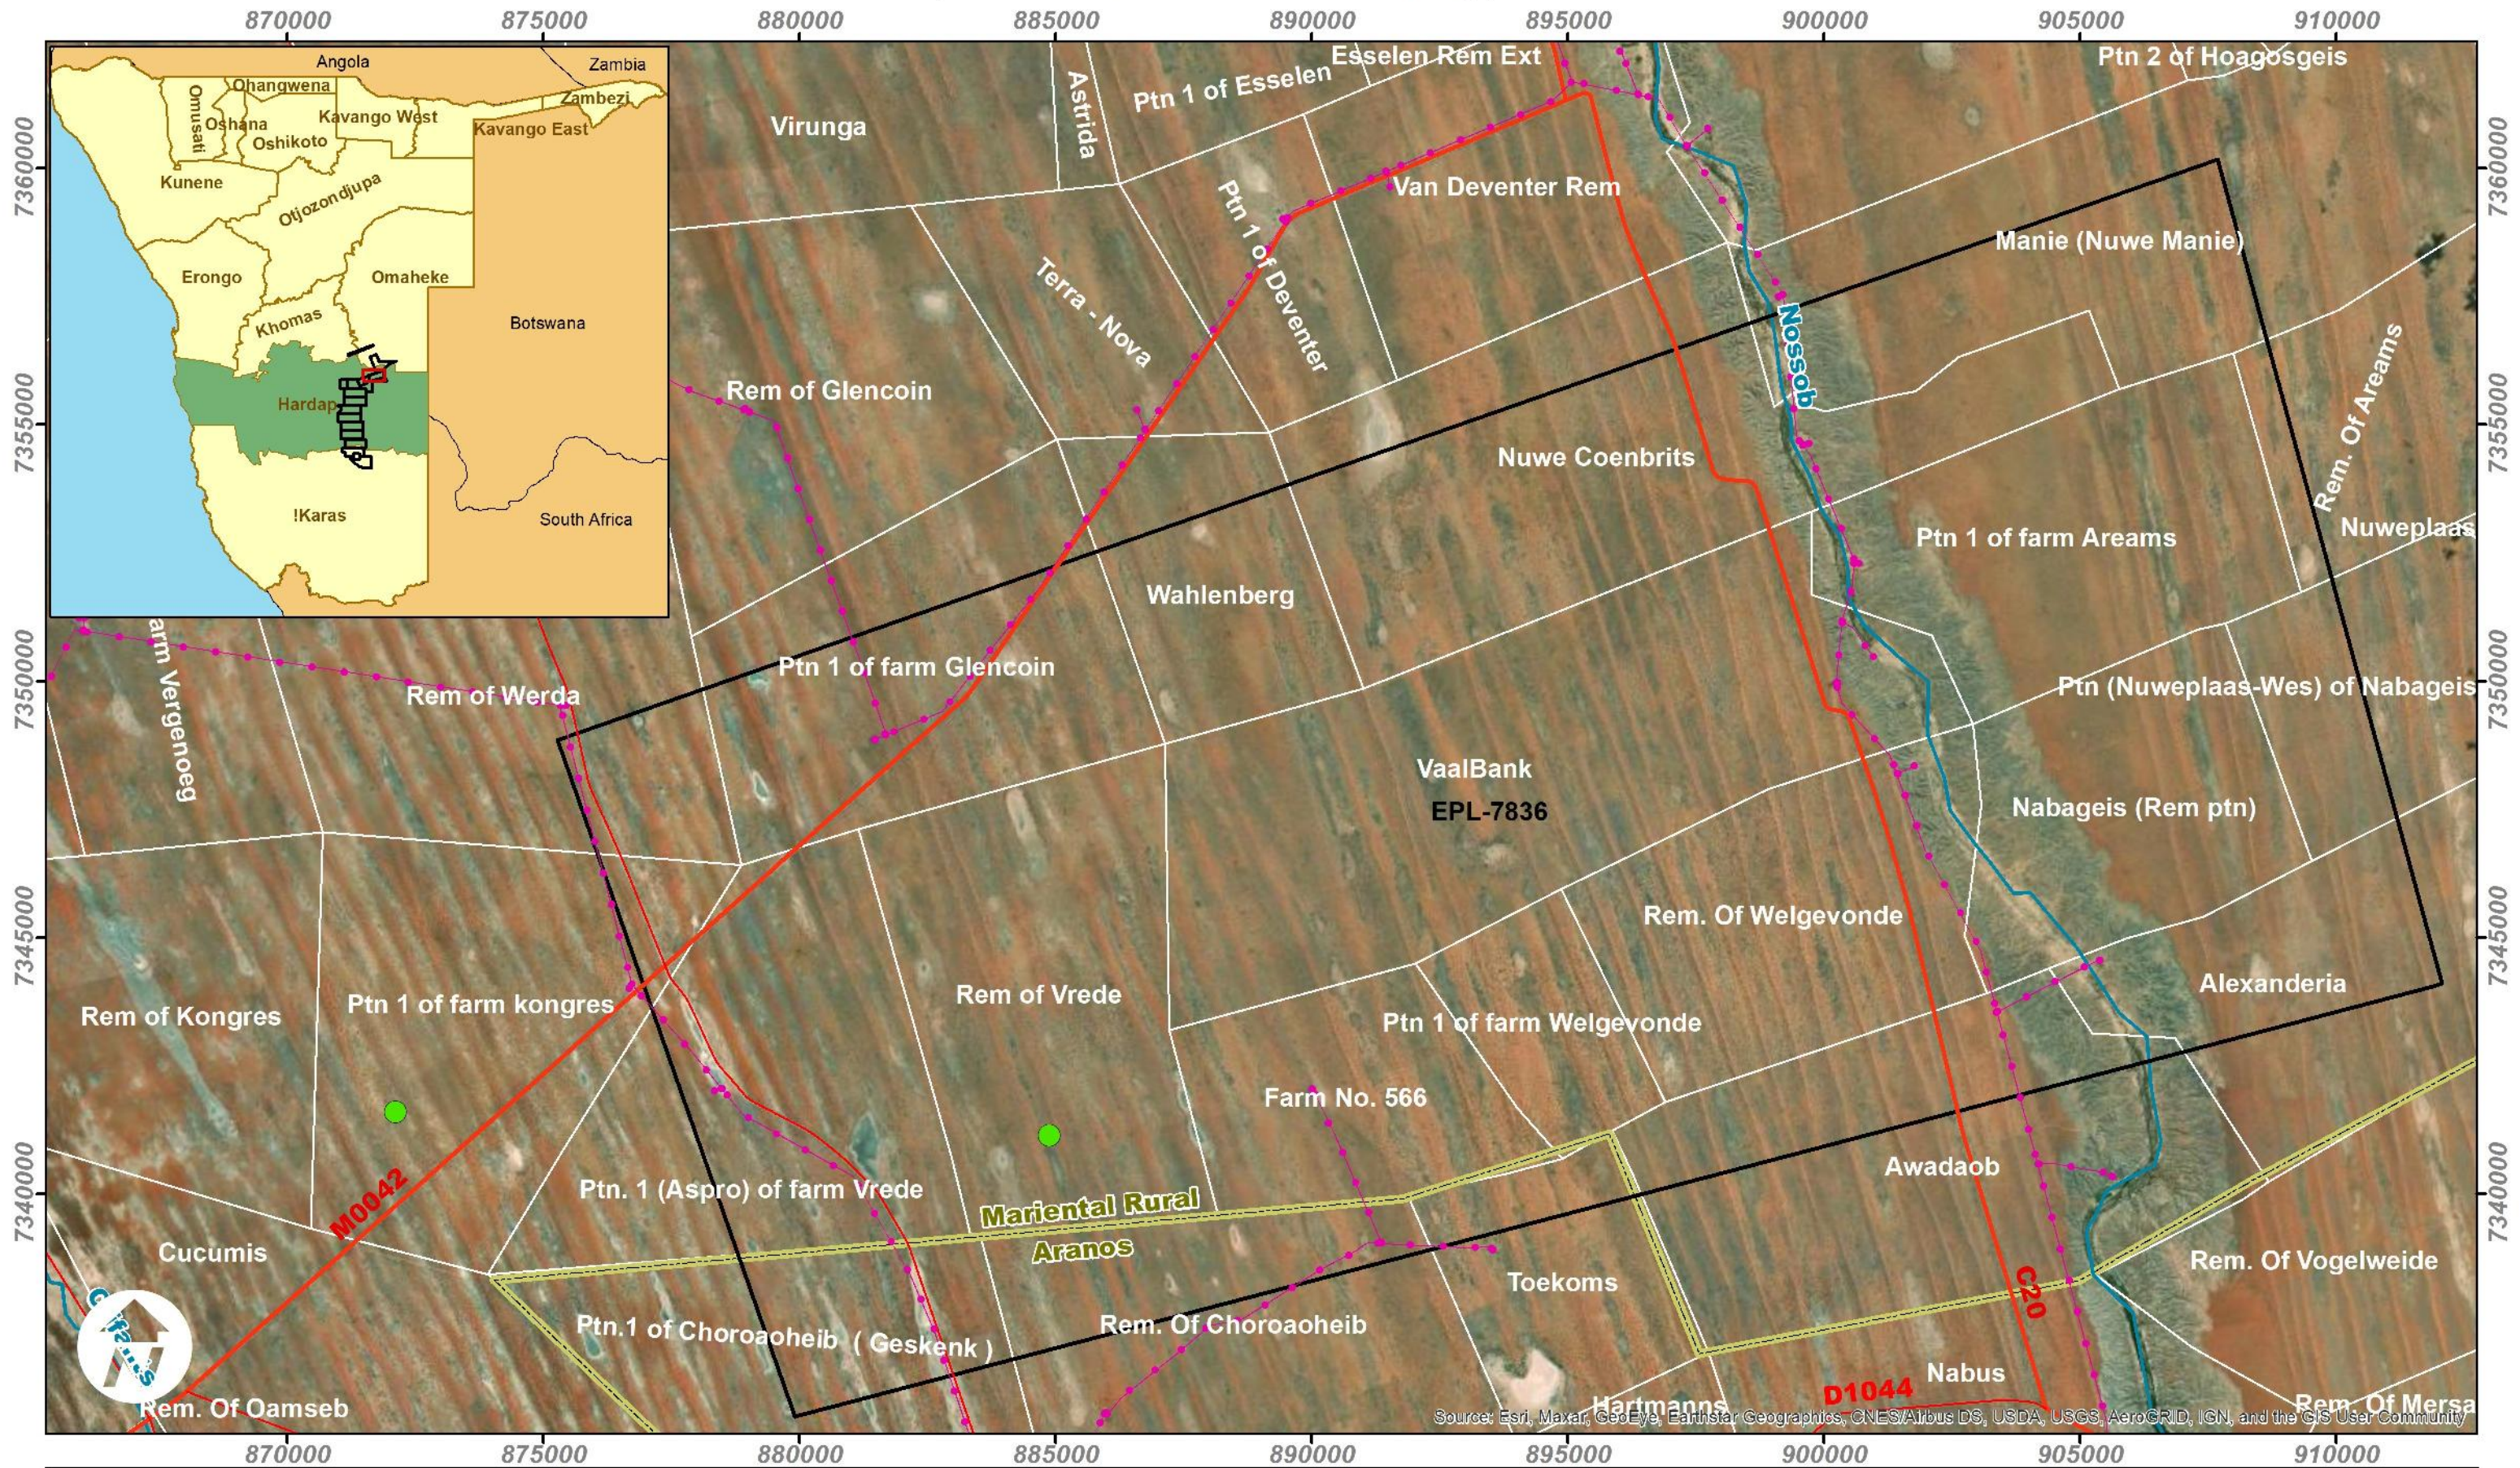

EPL-7836: Location Map

Source: Esri, Maxar, GeoEye, Earthstar Geographics, CNES/Airbus DS, USDA, USGS, AeroGRID, IGN, and the GIS User Community

Legend

- Drilling Locations
- Substations
- Powerlines
- - - District Roads
- Main Roads
- ~ Rivers
- Target EPLs
- Constituency Boundaries
- Farms