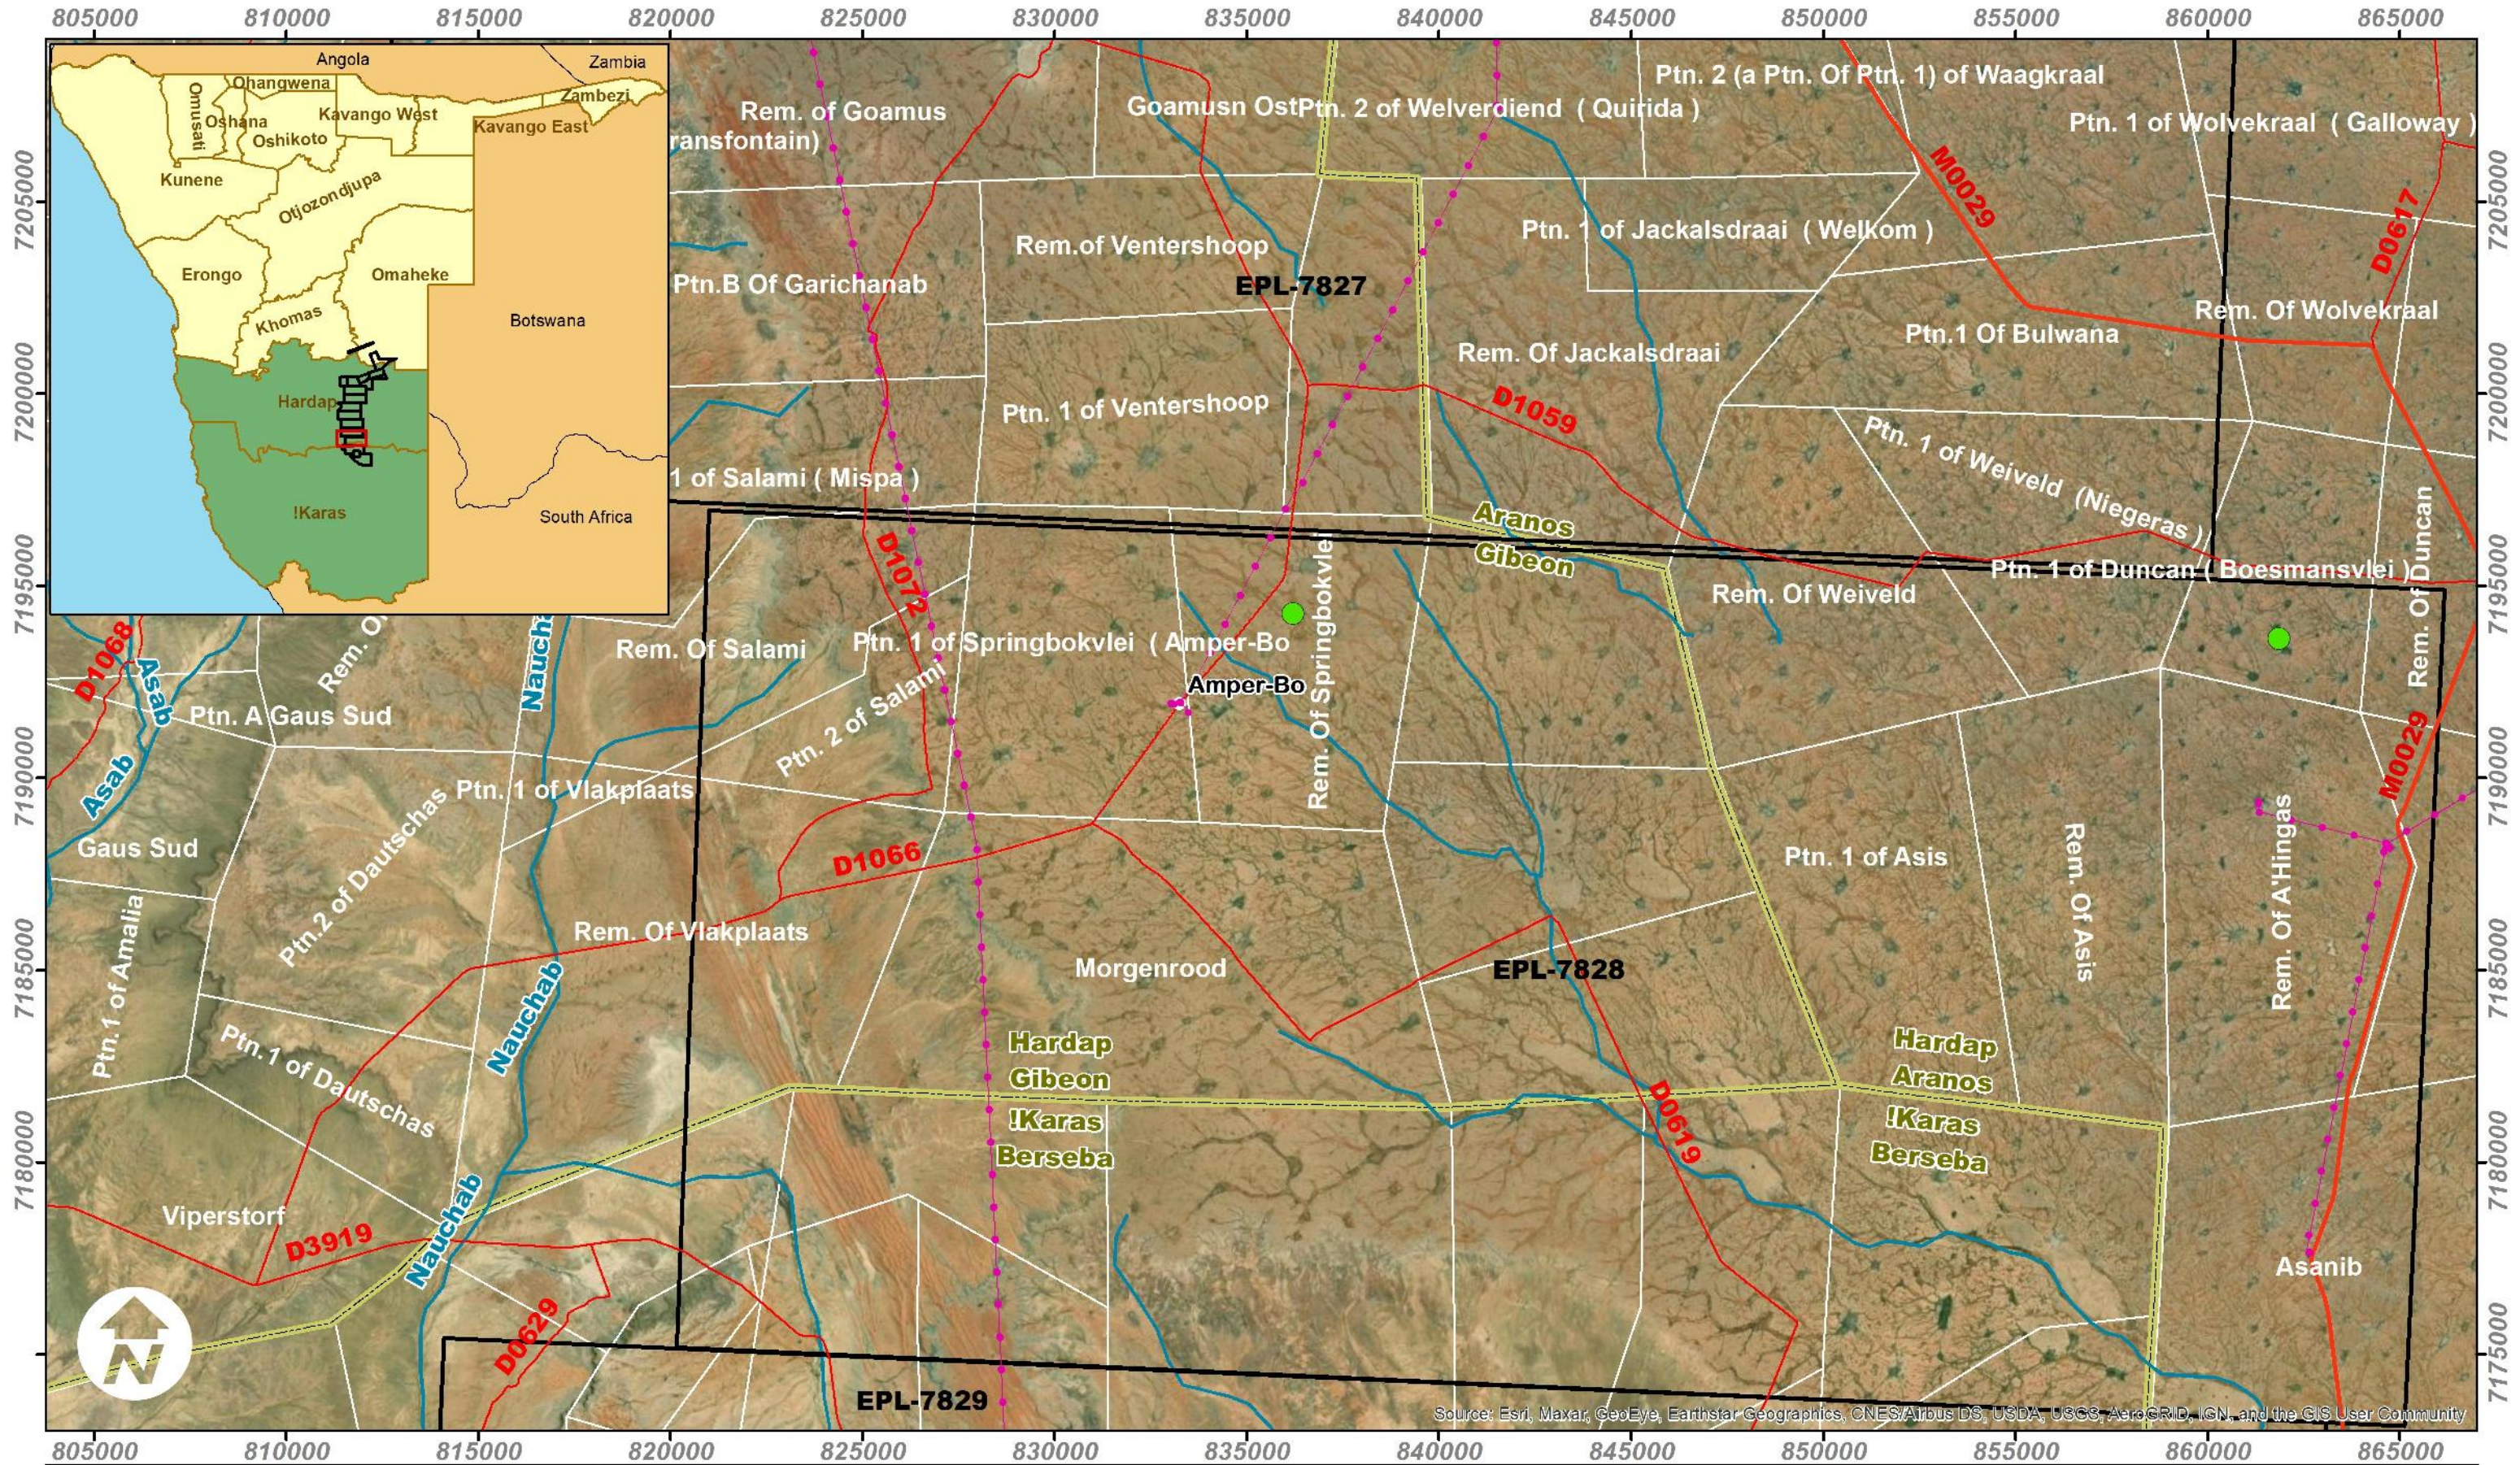

EPL-7828: Location Map

Source: Esri, Maxar, GeoEye, Earthstar Geographics, CNES/Airbus DS, USDA, USGS, AeroGRID, IGN, and the GIS User Community

Legend

- Drilling Locations
- Substations
- Powerlines
- District Roads
- Main Roads
- Rivers
- Target EPLs
- Constituency Boundaries
- Farms