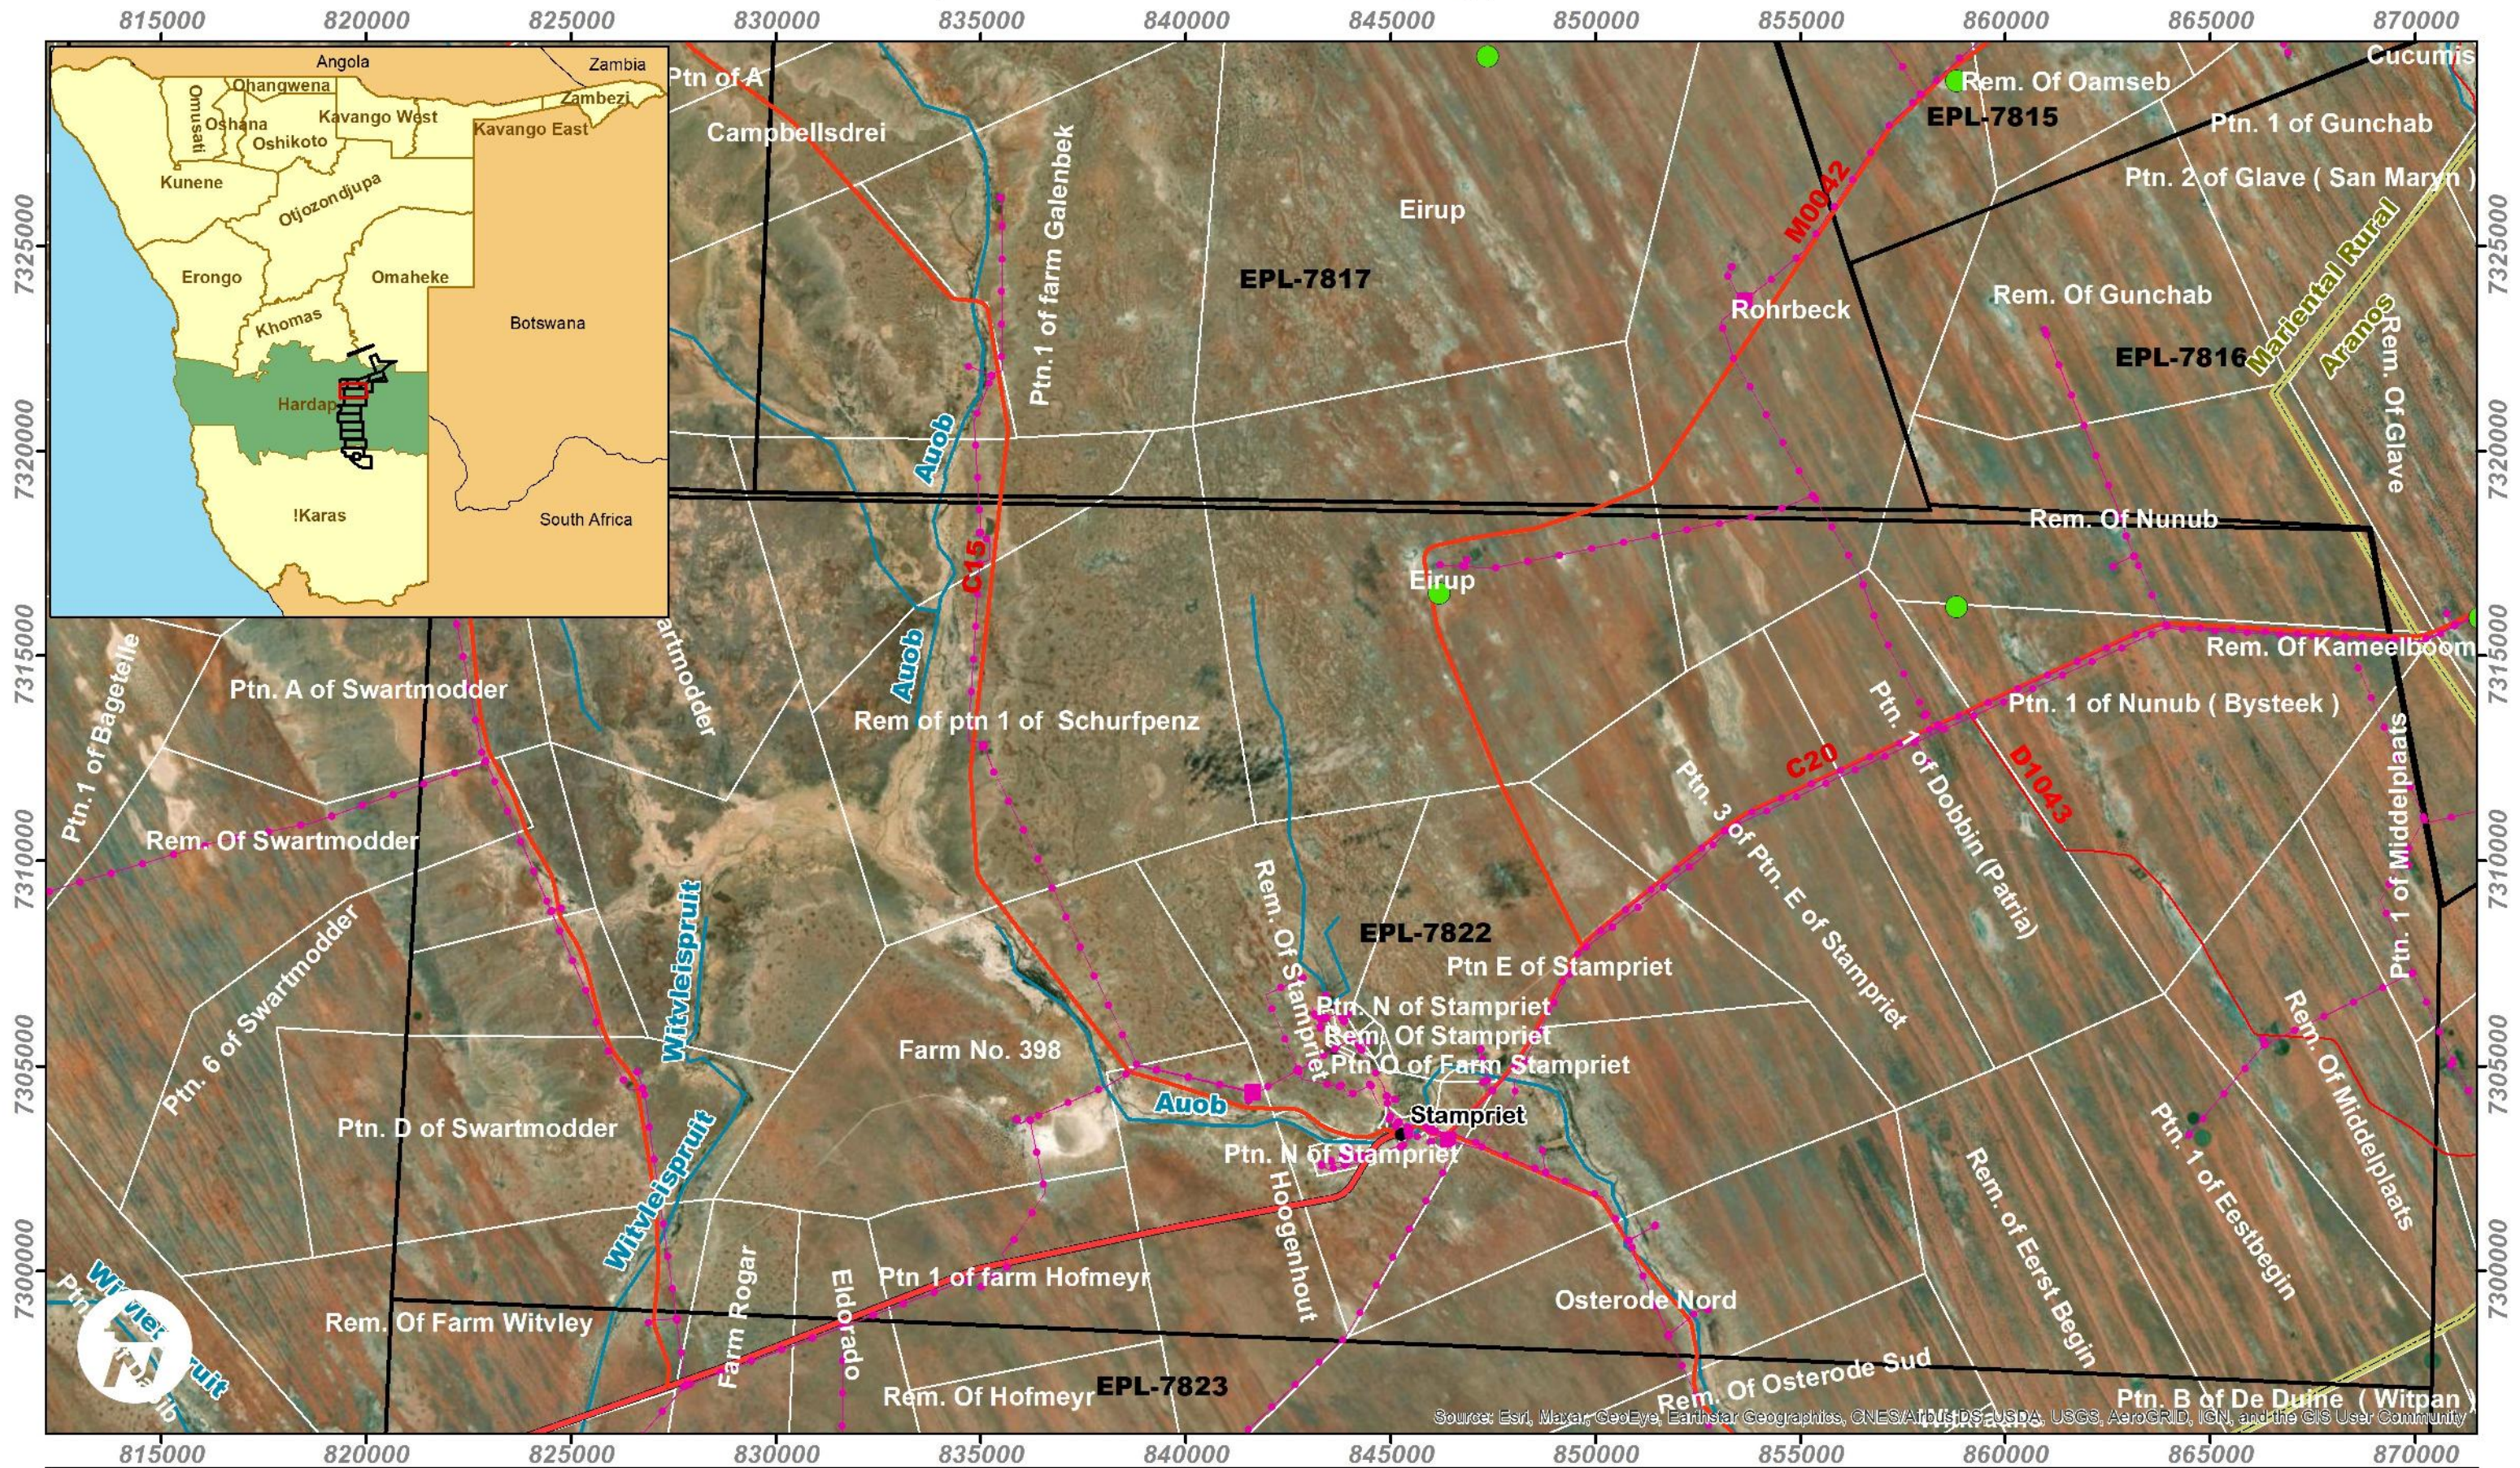

EPL-7822: Location Map

Source: Esri, Maxar, GeoEye, Earthstar Geographics, CNES/Airbus/DS, USDA, USGS, AeroGRID, IGN, and the GIS User Community

Legend

- Drilling Locations
- Substations
- - - Powerlines
- District Roads
- Main Roads
- Rivers
- Target EPLs
- Constituency Boundaries
- Farms

AURORA GEOSPATIAL
CONSULTANTS