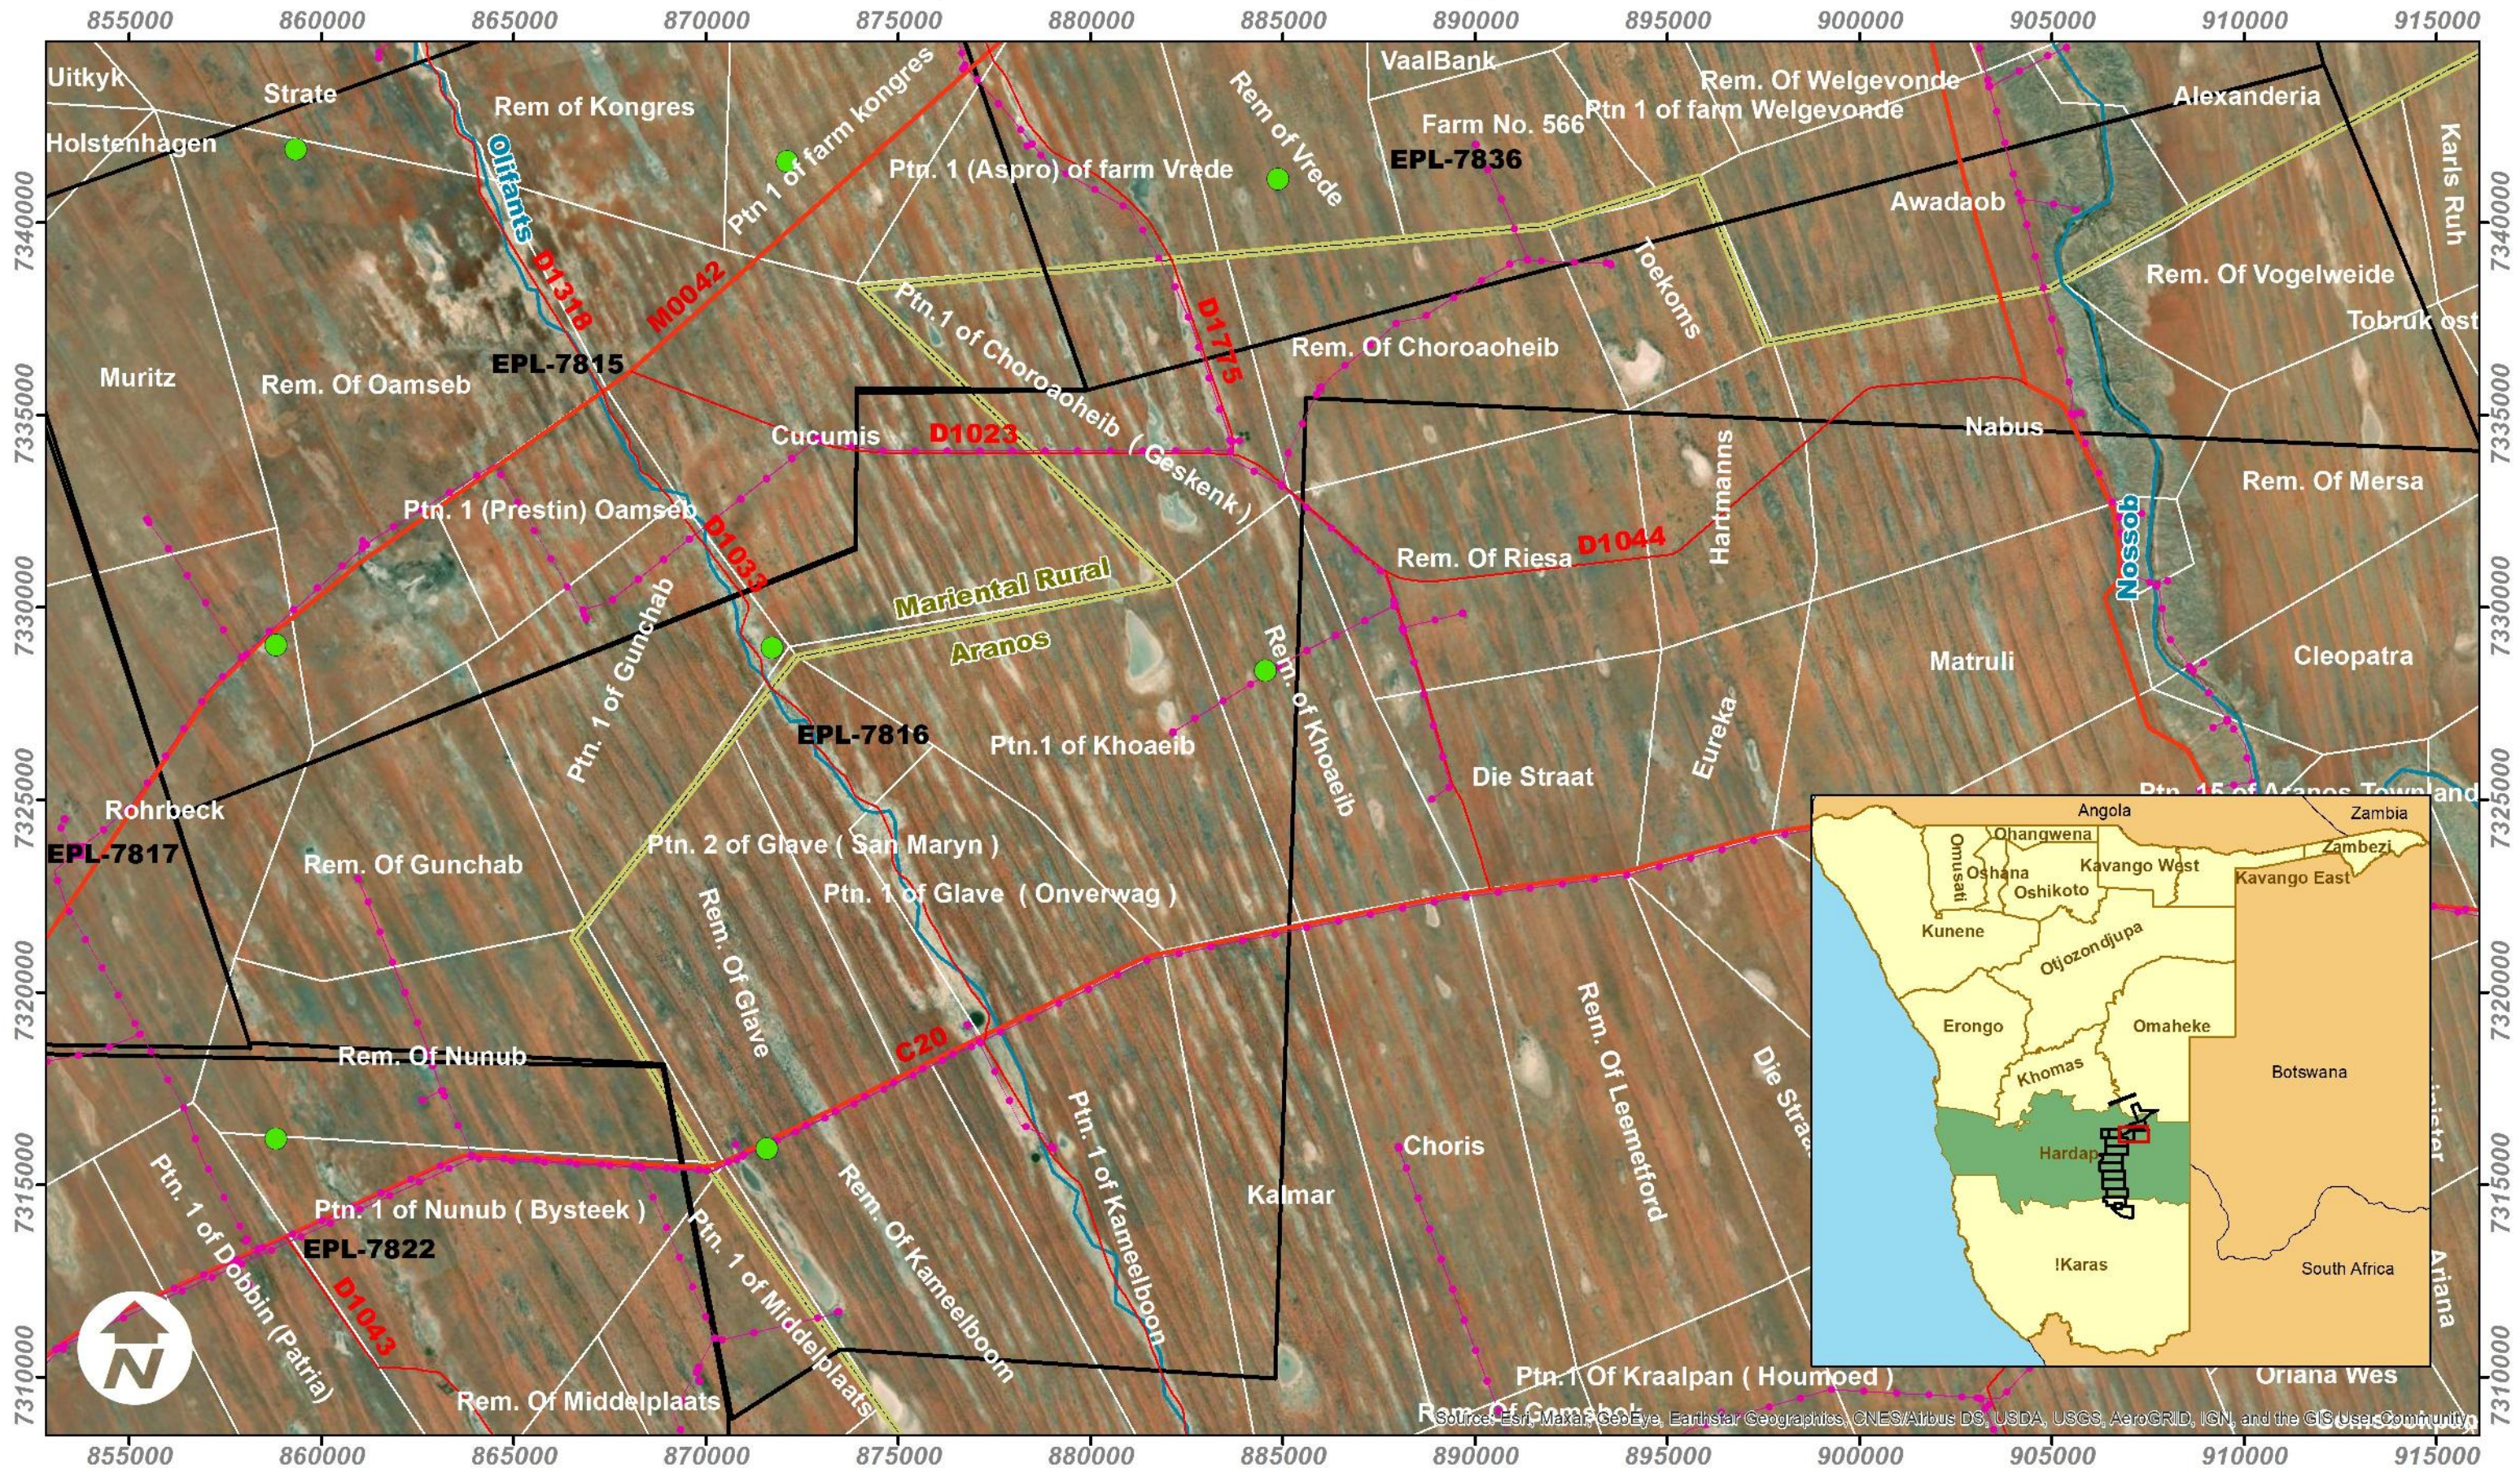

EPL-7816: Location Map

Legend

- Drilling Locations
- Substations
- Powerlines
- District Roads
- Main Roads
- Rivers
- Target EPLs
- Constituency Boundaries
- Farms

Source: Esri, Maxar, GeoEye, Earthstar Geographics, CNES/Airbus DS, USDA, USGS, AeroGRID, IGN, and the GIS User Community