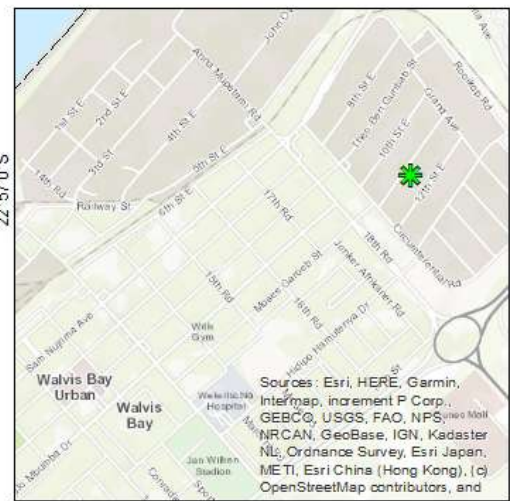

**Antlatic Logistix Services in Municipality of Walvisbay Erongo Region**

14°31'0"E 14°31'10"E

Sources: Esri, Maxar, Earthstar, GeoGraphics, and the GIS User Community

14°31'0"E 14°31'10"E

**Legend**

-  Antlatic Logistix Services
-  Regional Boundary
-  Constituency

**Walvis Bay Area**

22°56'50"S 22°57'0"S

Sources: Esri, HERE, Garmin, Intermap, increment P Corp., GEBCO, USGS, FAO, NPS, NRCAN, GeoBase, IGN, Kadaster NL, Ordnance Survey, Esri Japan, METI, Esri China (Hong Kong), (c) OpenStreetMap contributors, and