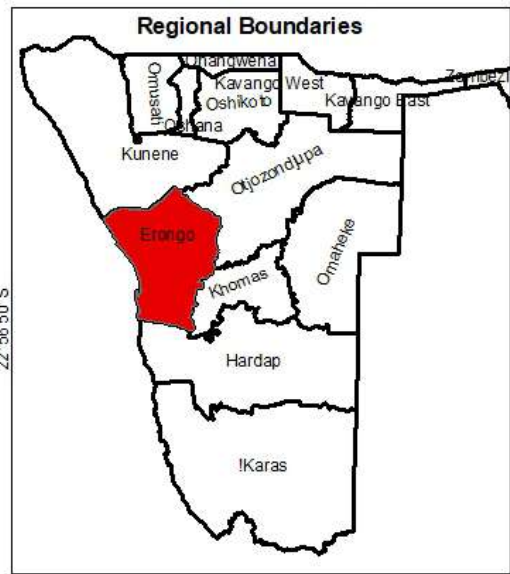

**Antlatic Logistix Services in Municipality of Walvisbay Erongo Region**

14°31'0"E 14°31'10"E

Sources: Esri, Maxar, Earthstar, GeoGraphics, and the GIS User Community

14°31'0"E 14°31'10"E

**Legend**

-  Antlatic Logistix Services
-  Regional Boundary
-  Constituency

**Walvis Bay Area**

22°56'50"S 22°57'0"S

Sources: Esri, HERE, Garmin, Intermap, increment P Corp., GEBCO, USGS, FAO, NPS, NRCAN, GeoBase, IGN, Kadaster NL, Ordnance Survey, Esri Japan, METI, Esri China (Hong Kong), (c) OpenStreetMap contributors, and