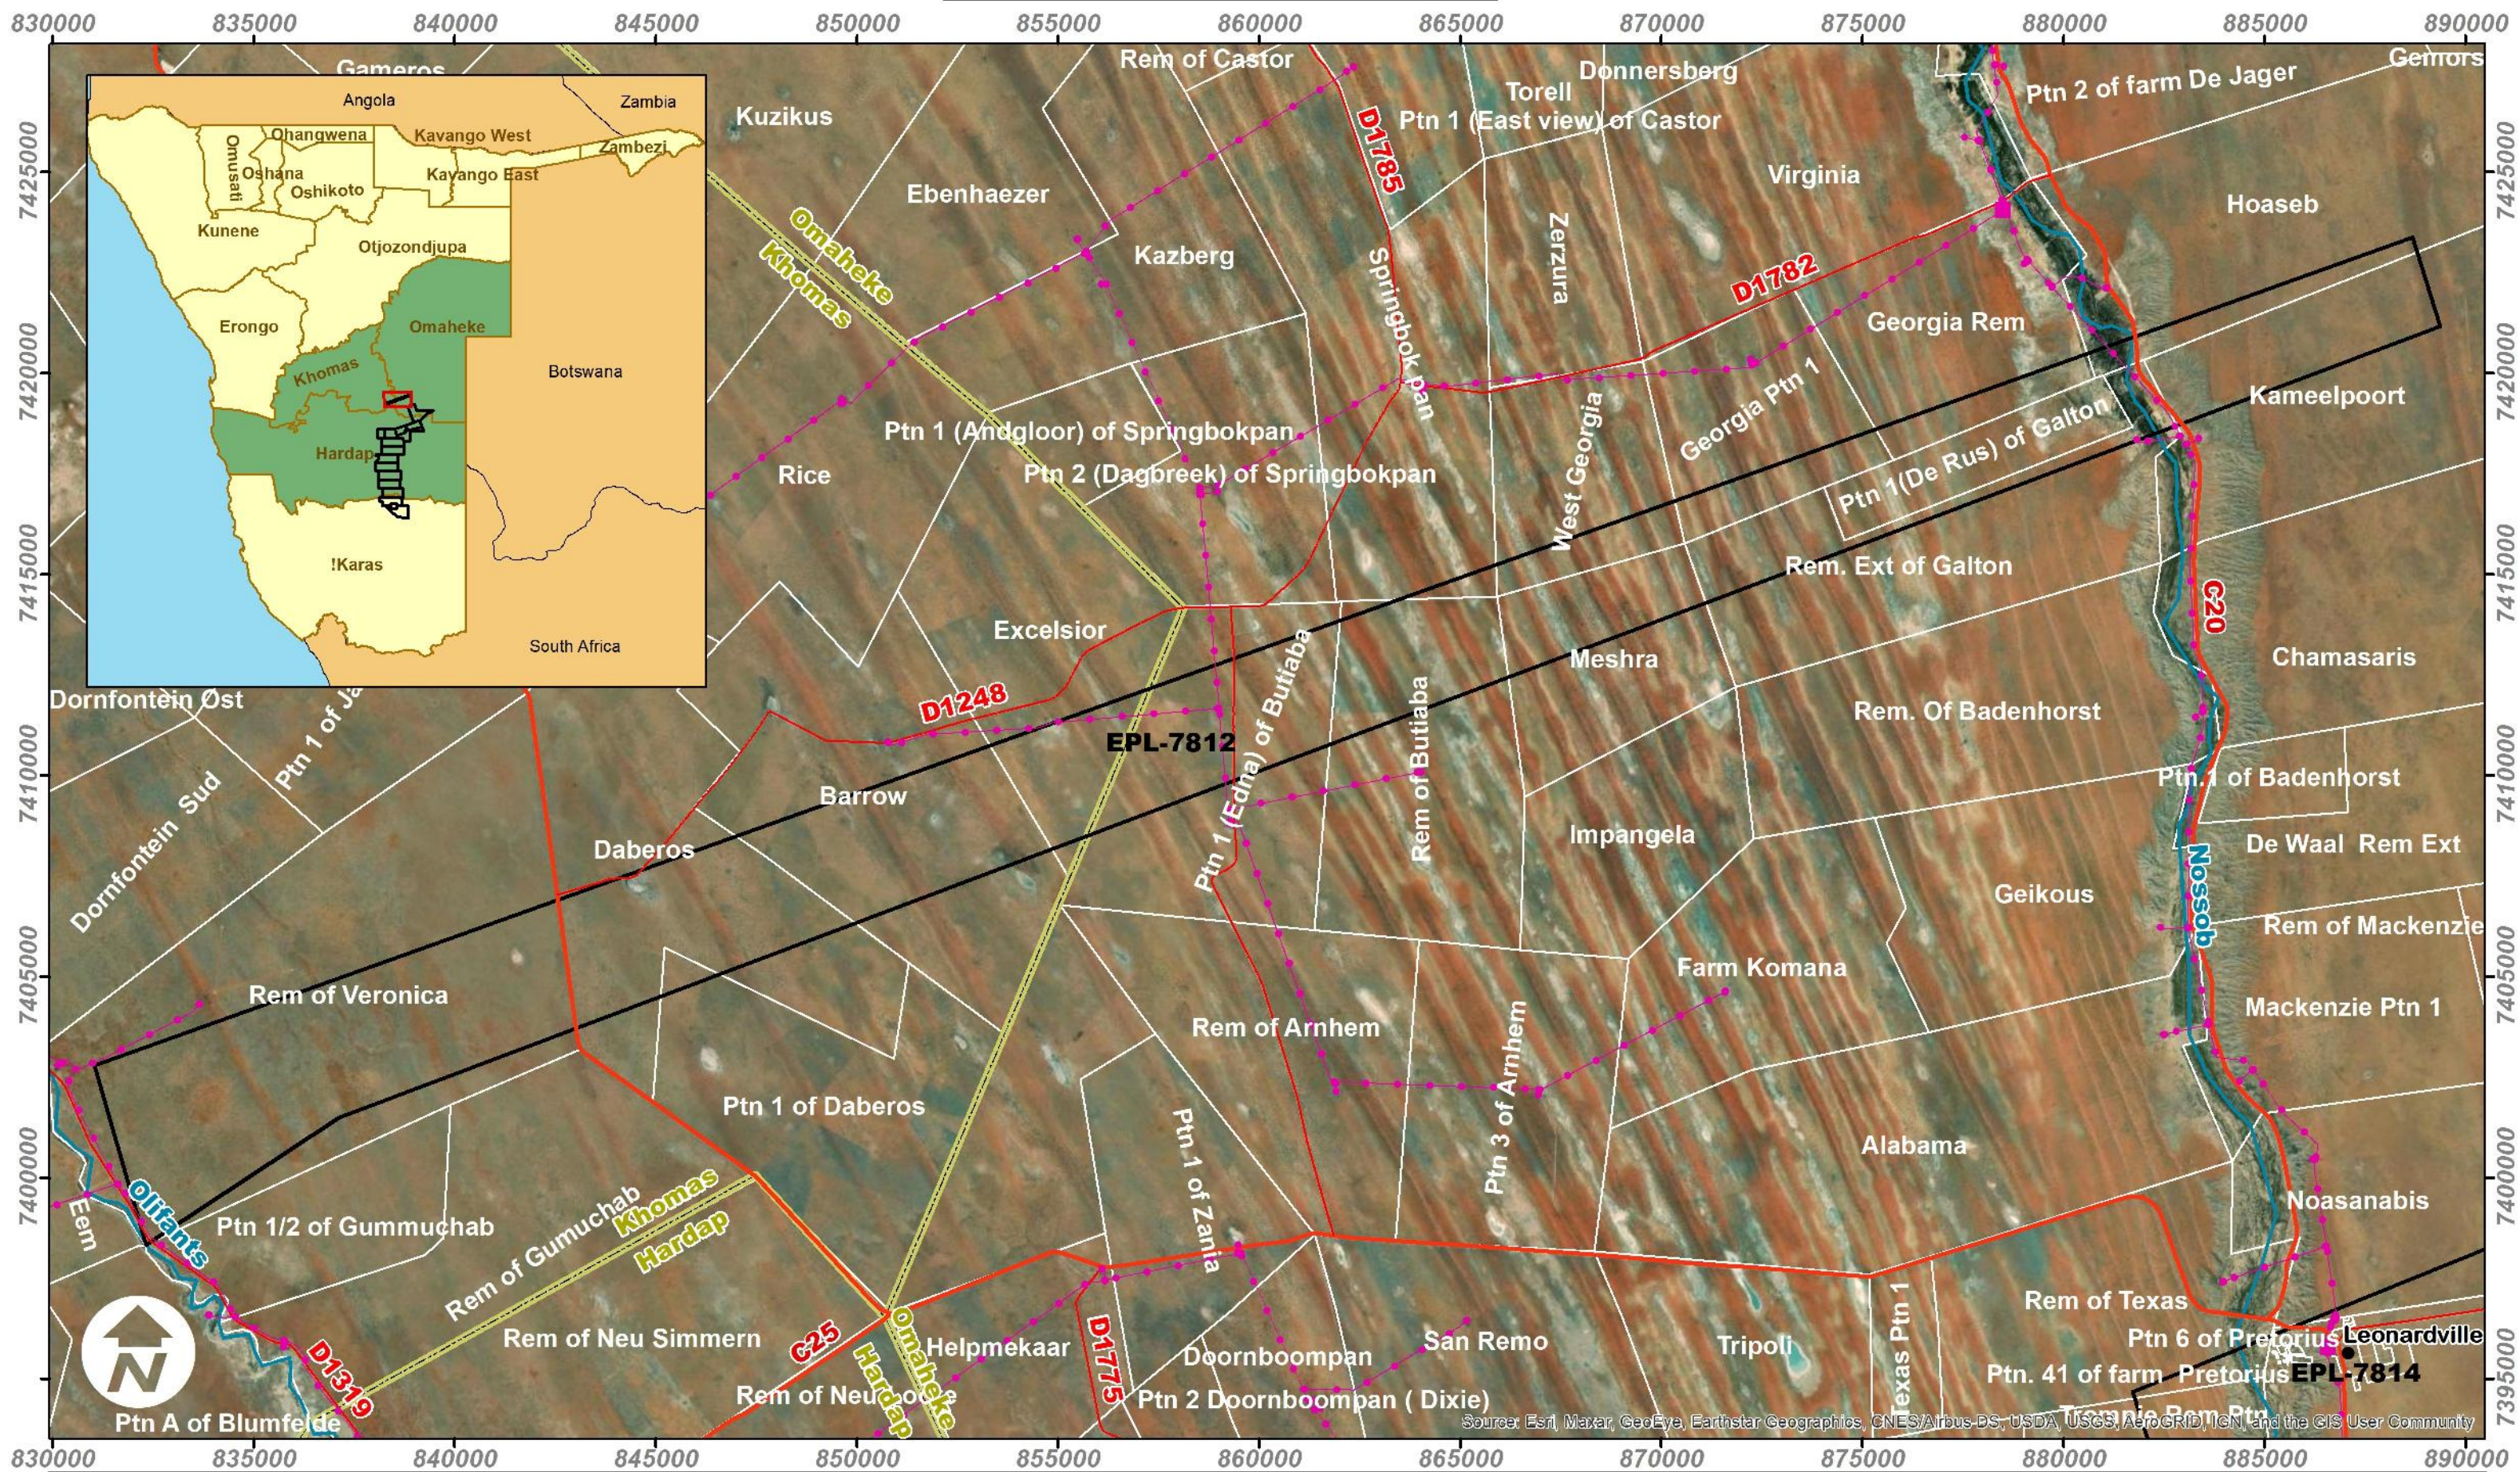

# EPL-7812: Location Map

Source: Esri, Maxar, GeoEye, Earthstar Geographics, CNES/Airbus-DS, USDA, USGS, AeroGRID, IGN, and the GIS User Community

## Legend

- Substations
- Powerlines
- District Roads
- Main Roads
- Rivers
- Target EPLs
- Regional Boundaries
- Farms