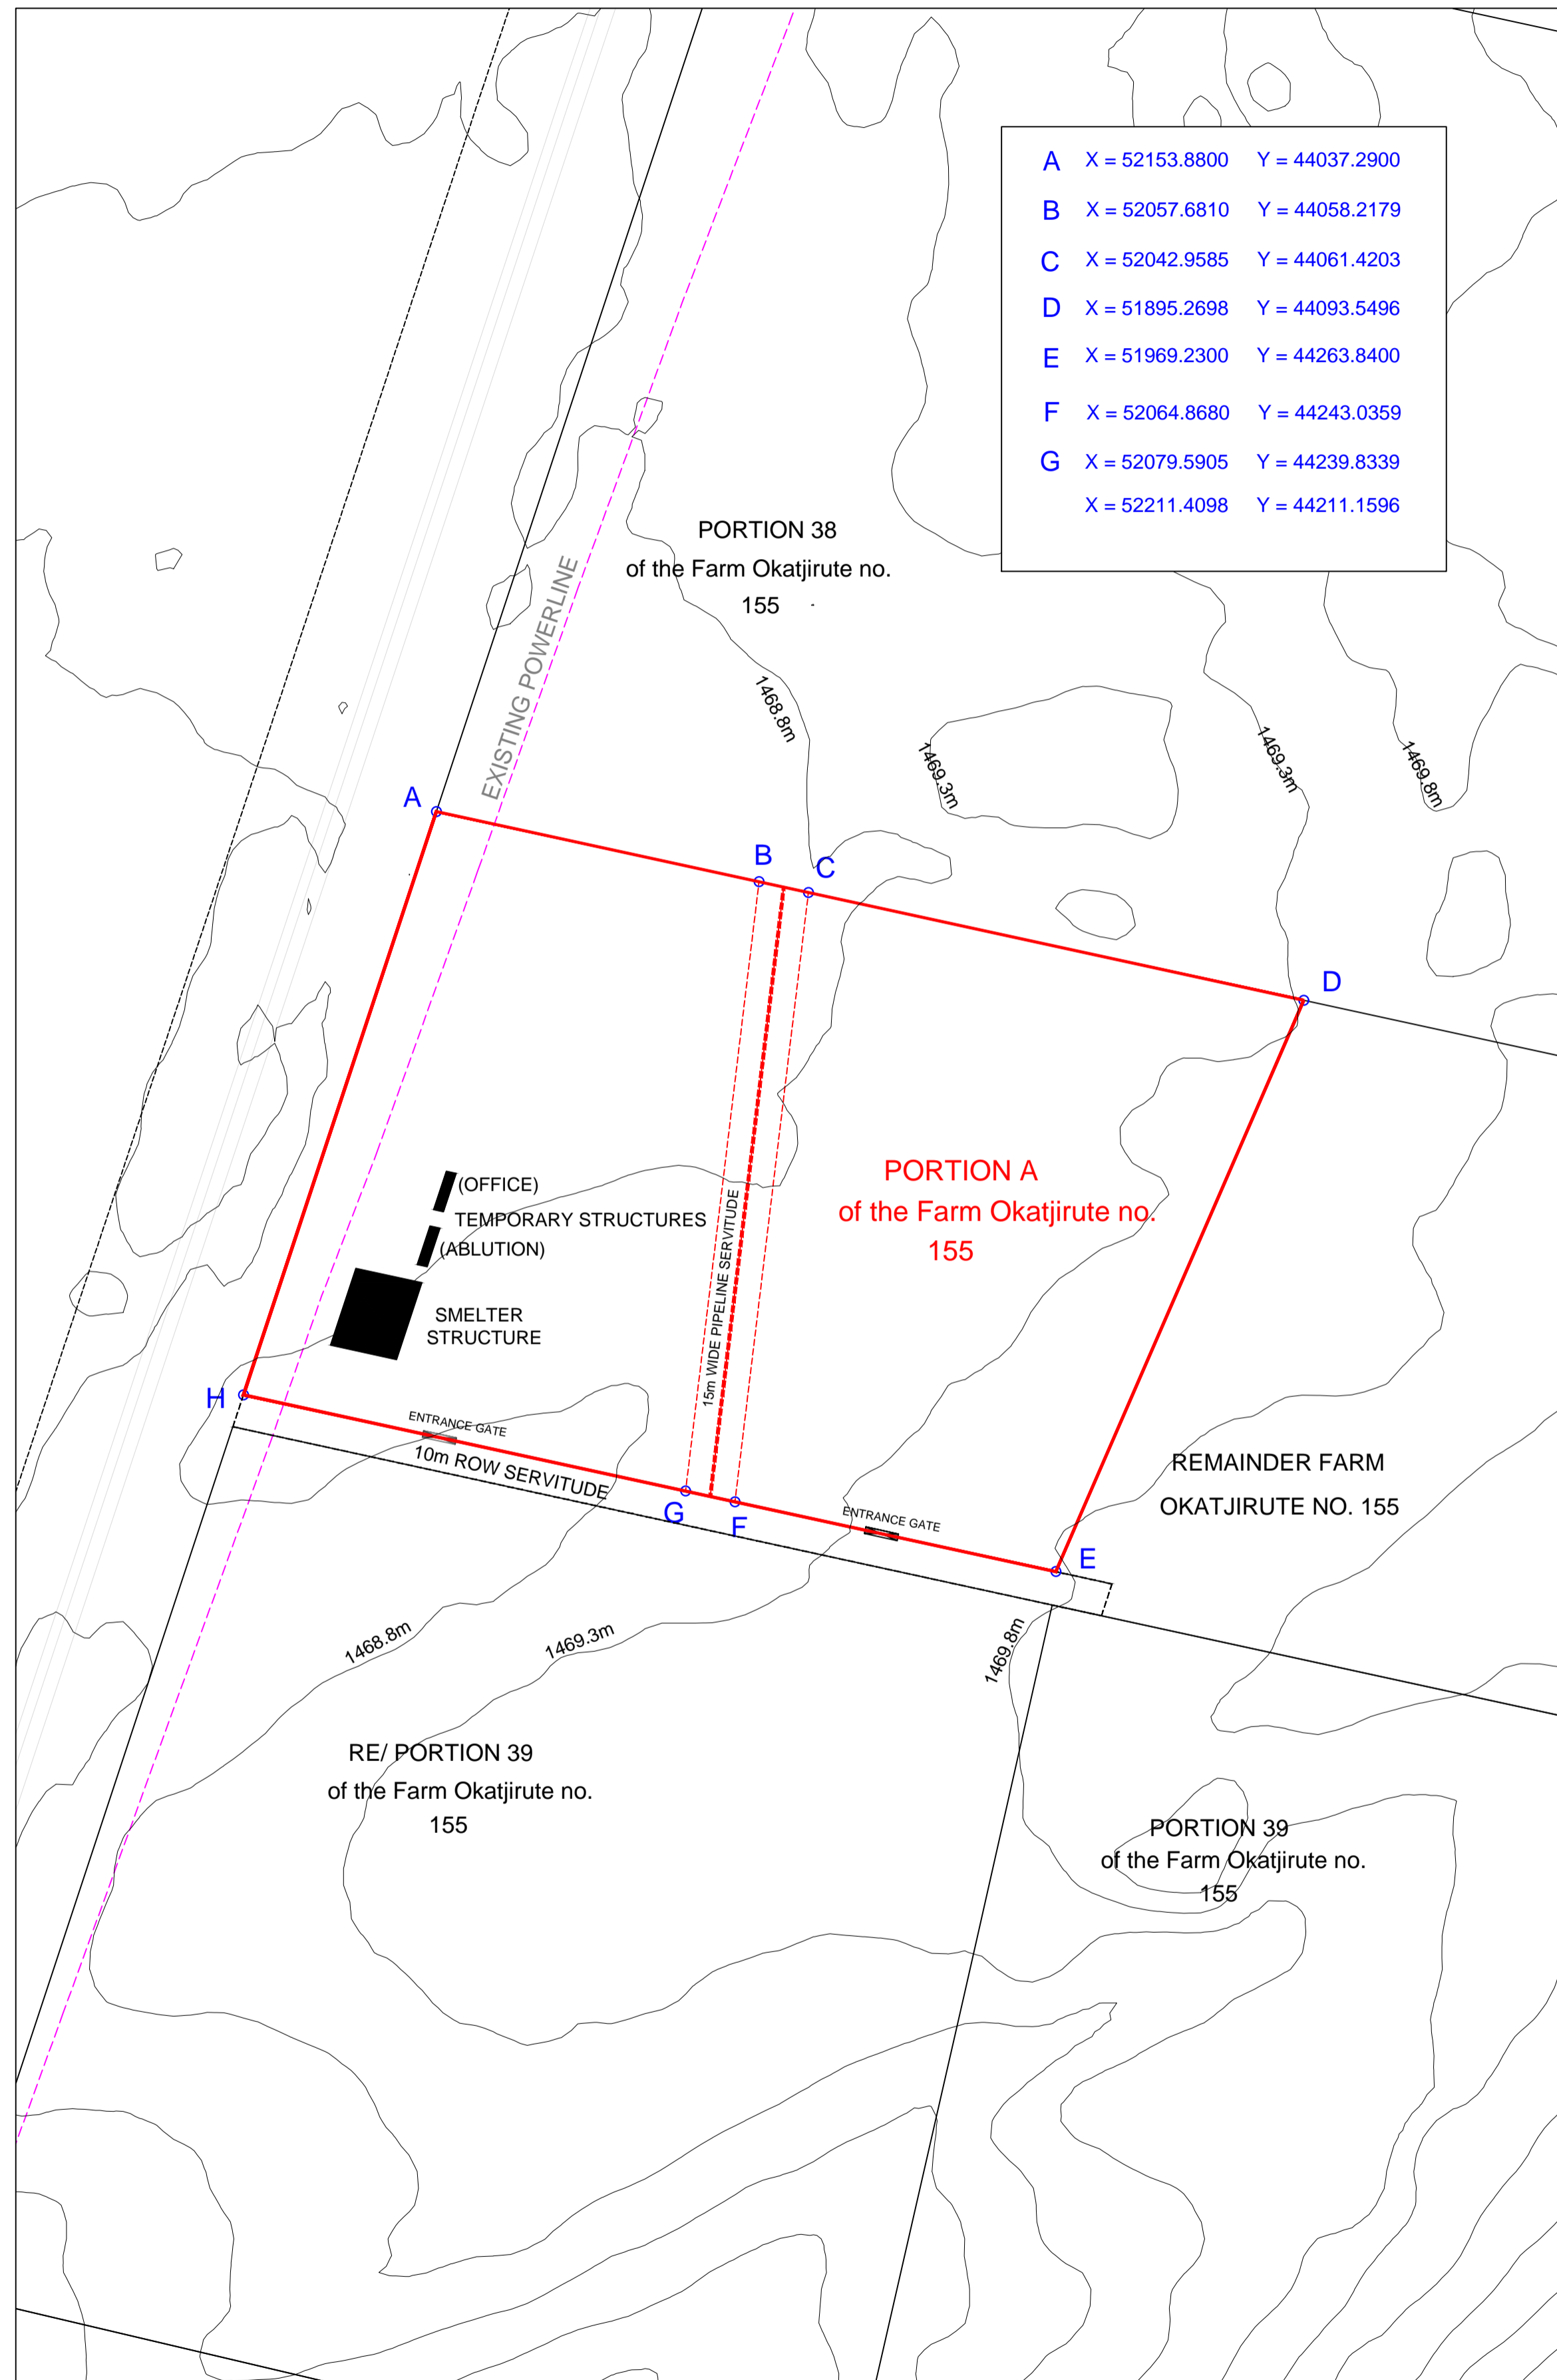

WITVLEI

PROPOSED PORTION A
OF FARM OKATJIRUTE No. 155
FOR SMELTER PLANT
NEW HORIZON INVESTMENT GROUP
NAMIBIA

LEGEND:

- BOUNDARY OF PORTION A FARM OKATJIRUTE No. 155
- PORTION A = ± 4,6669 ha

CONTOUR INTERVALS = 50cm

Notes:
The copyright of this drawing is reserved

PREPARED BY:

T (06) 246 761
F (06) 246 953
winplan@winplan.com.na
P O Box 90761
Klein Windhoek
Wasserberg Park
1 Jan Jonker Road
Klein Windhoek

SURVEY:	
DESIGN:	WINPLAN
DRAWN:	WINPLAN
UPDATED:	DATE FEB 2021
SCALE 1 : 1500 ON A1 PAPER	DRAWING NUMBER PTN_A_OKATJIRUTE