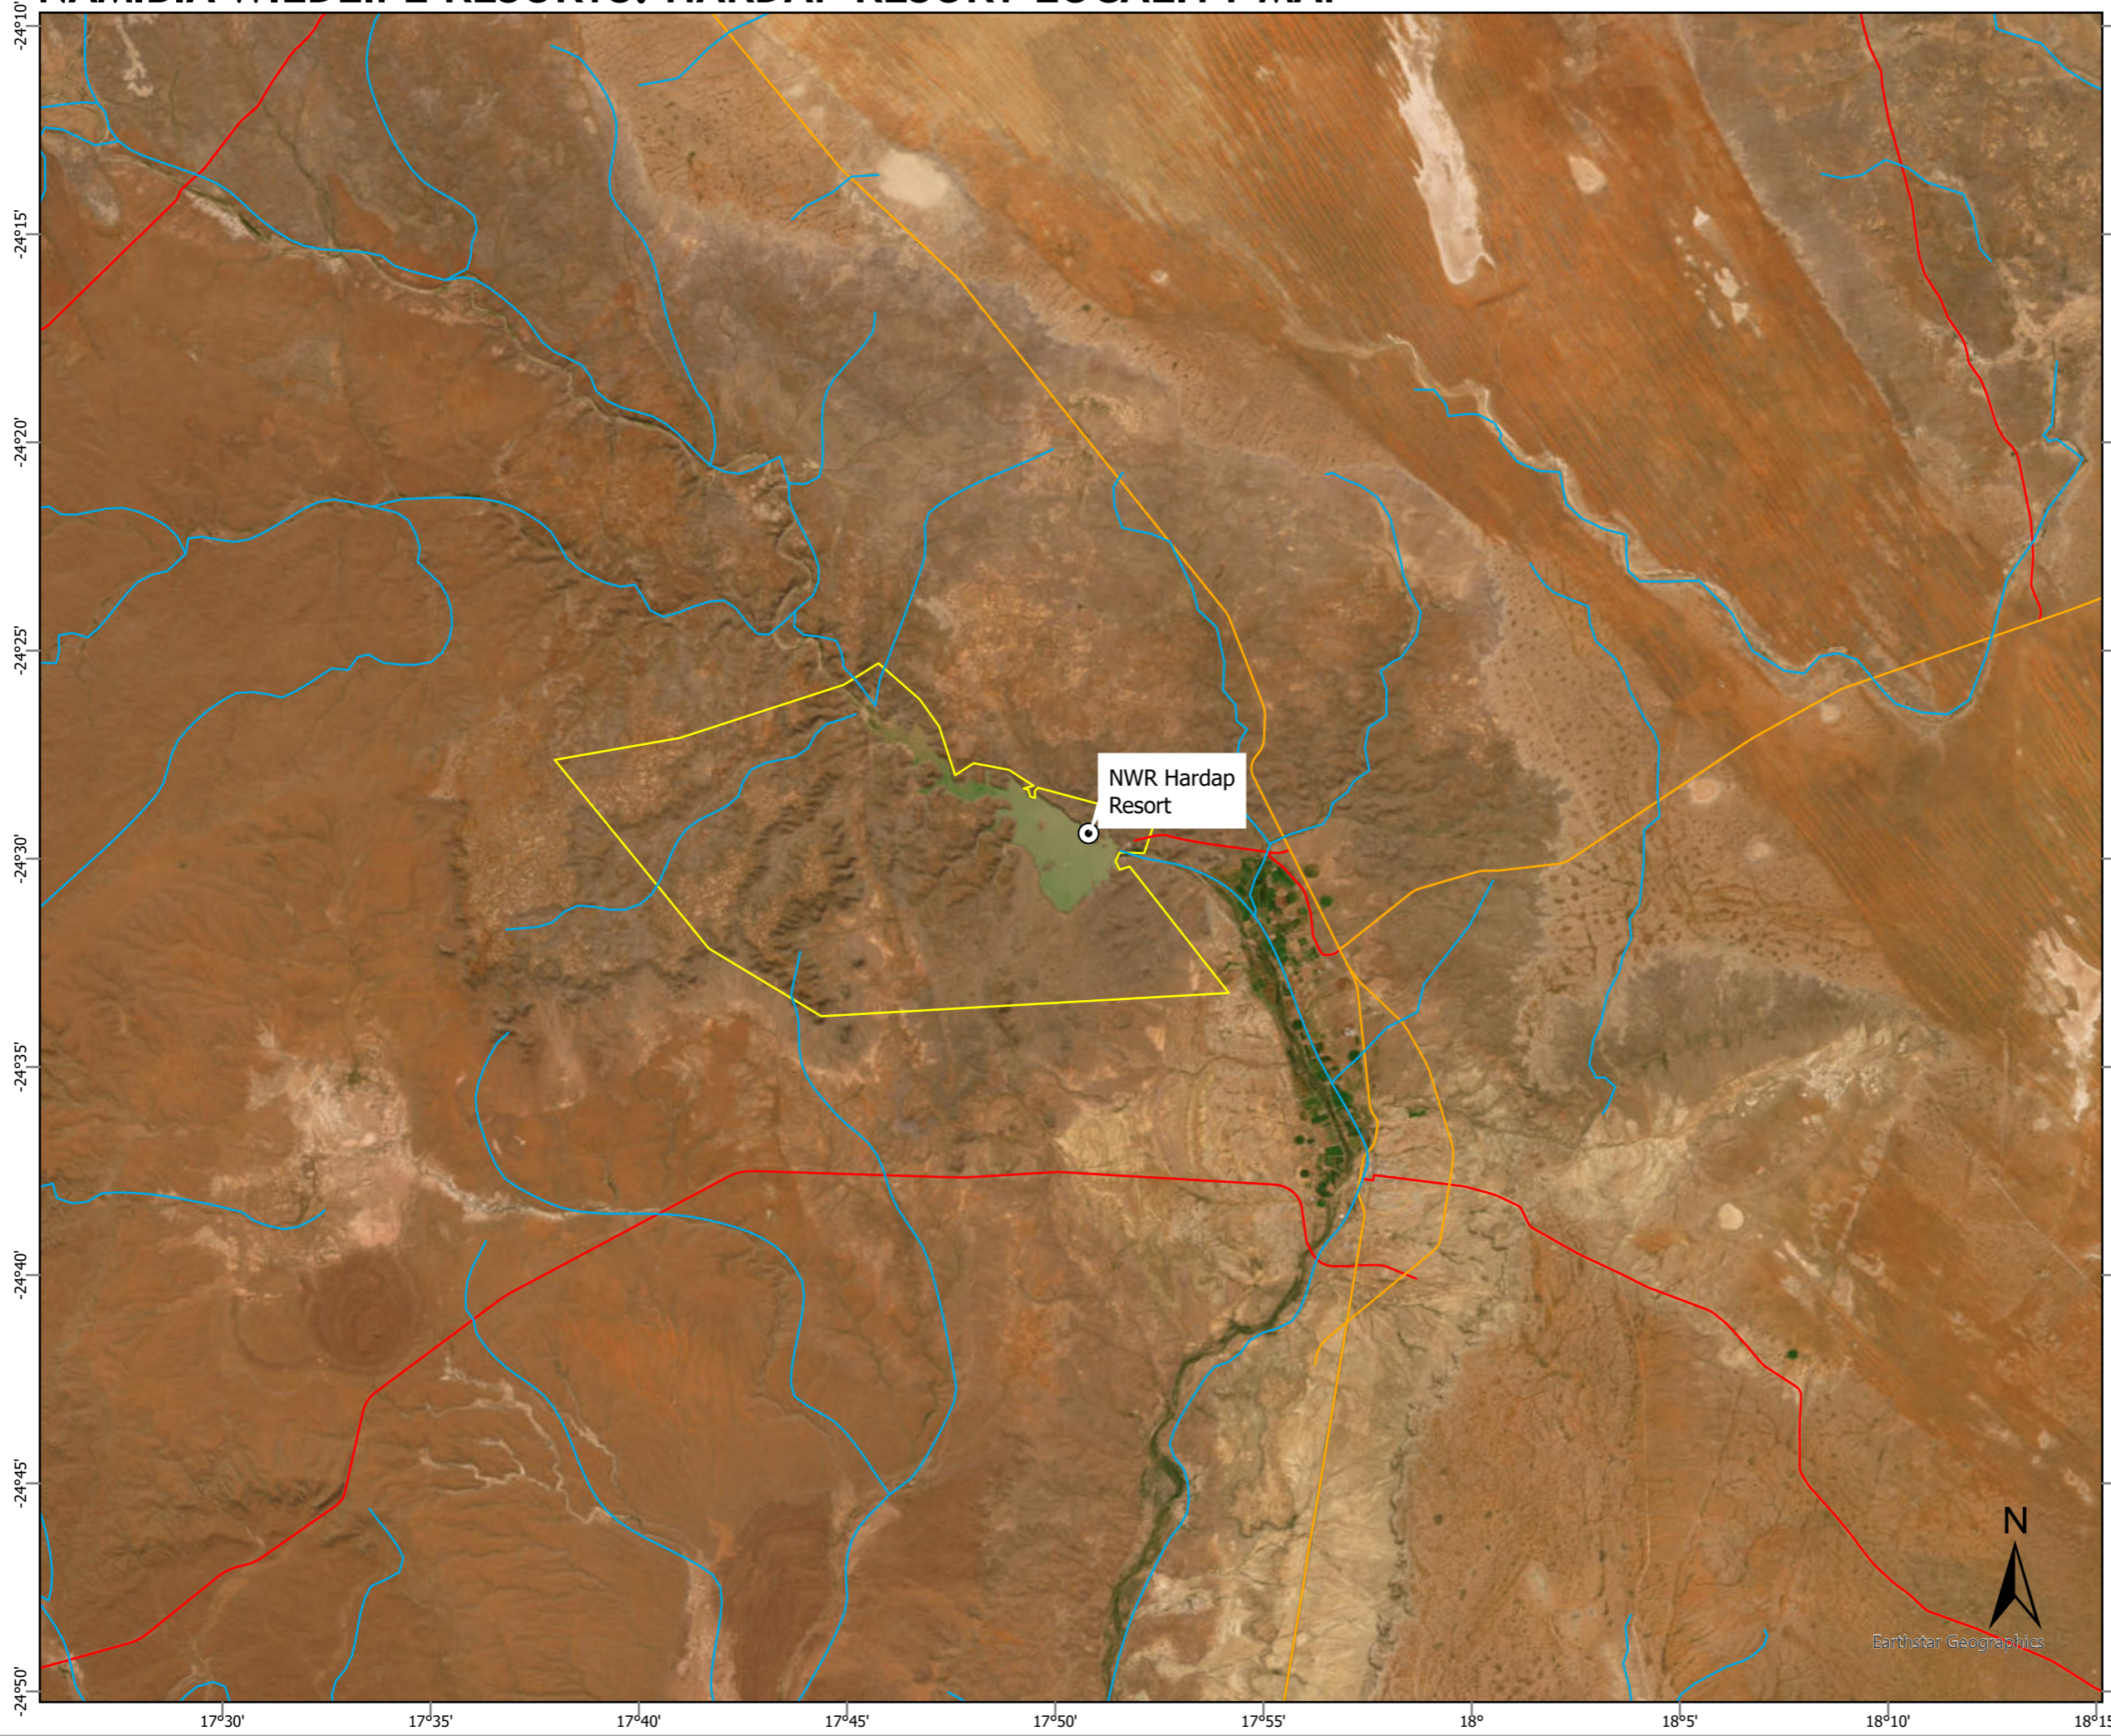

NAMIBIA WILDLIFE RESORTS: HARDAP RESORT LOCALITY MAP

Legend

- Site Location
- Hardap National Park

Road Network

- Main Roads N13
- Trunk Roads N13

Rivers and Streams

- Rivers

© OpenStreetMap (and contributors, CC-BY-SA)

Data Sources:
Esri World Imagery Basemap

0 2.5 5 Kilometers

SCALE: 1:279,887

FIGURE NO.:	MAP NUMBER: 22-0573-03
DRAWN BY: N NELIWA ENVIRONMENTAL INTERN	REVIEWED BY: V SHIKWAYA PROJECT MANAGER
DATUM: WGS84	DATE: 13 JUNE 2023
PROJECTION: GEOGRAPHIC	

Earthstar Geographics