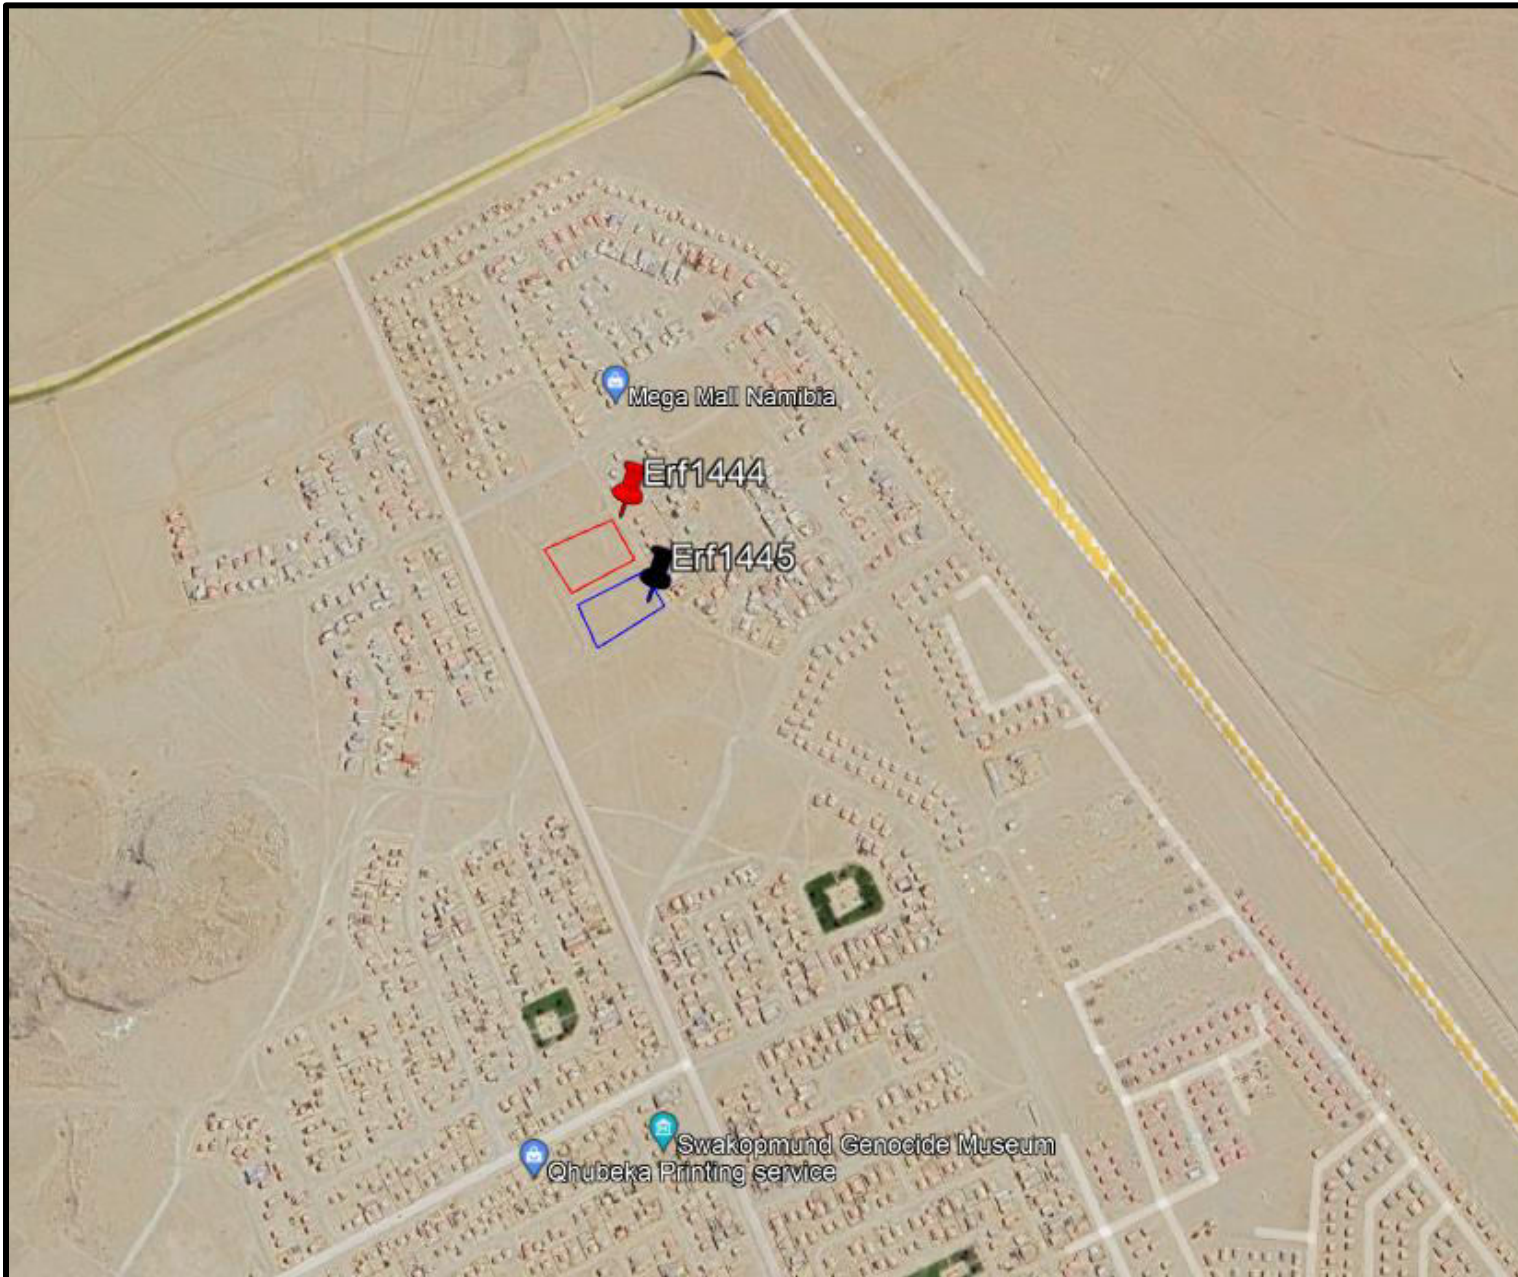

LOCALITY MAP FOR ERF 1444 AND 1445

Site coordinates

-22.632011" S

14.563308" E