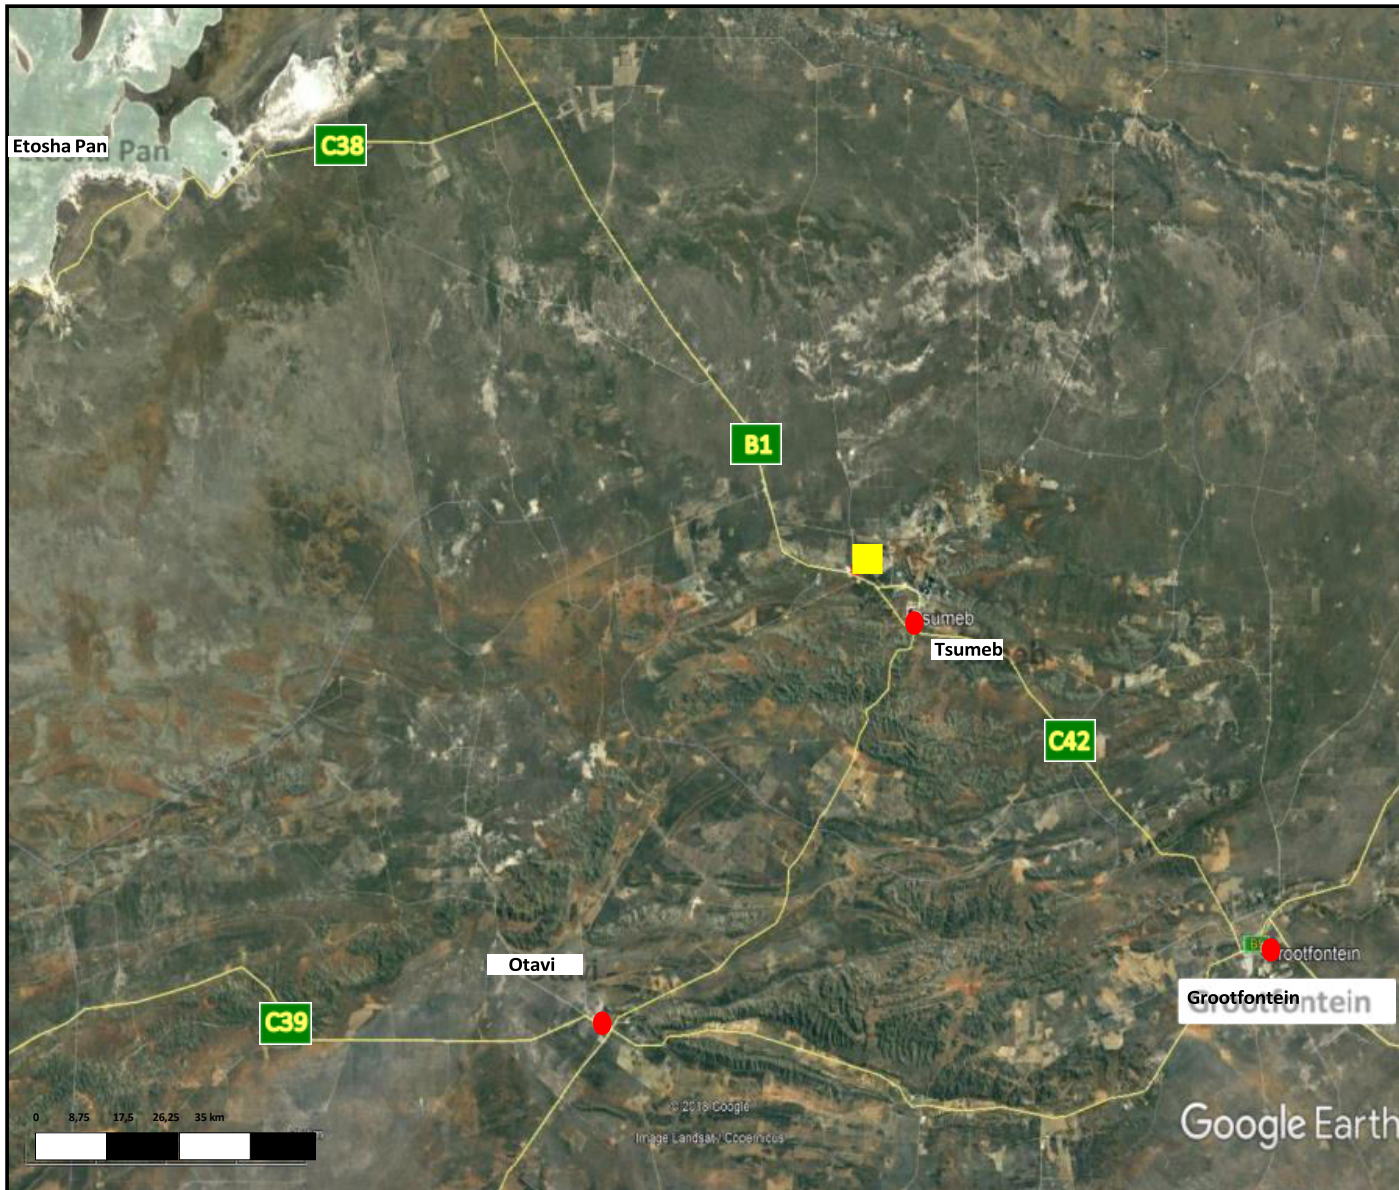

FIGURE 1 REGIONAL LOCATION OF THE PROPOSED OTJIKOTO BIOMASS POWER STATION

<p>Biomass Power Plant Site Location</p>
<p>Namibia Power Corporation (Pty) Ltd</p>
<p>Proposed Power Plant Site Location</p>
<p>Towns</p>
<p>SLR </p> <p>SLR Environmental Consulting (Namibia) (Pty) Ltd P.O. Box 807, Swakopmund, Namibia Tel: +264 (64) 402 317; Fax: +264 (64) 403 327</p>