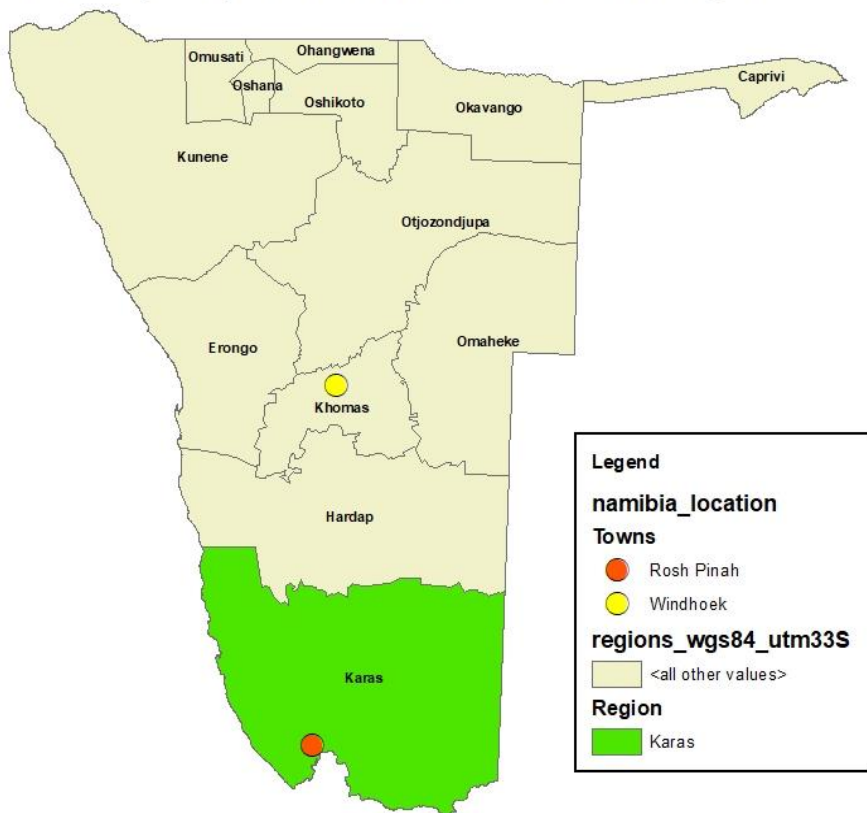

## LOCALITY MAP FOR THE EXISTING LANDFILL SITE IN ROSH PINAH, !KARAS REGION

### Locality Map for Rosh Pinah, !Karas Region

### LOCALITY FOR THE LANDFILL SITE IN ROSH PINAH, !KARAS REGION

Coordinates for the landfill Site:

16.72834S

27.93663E