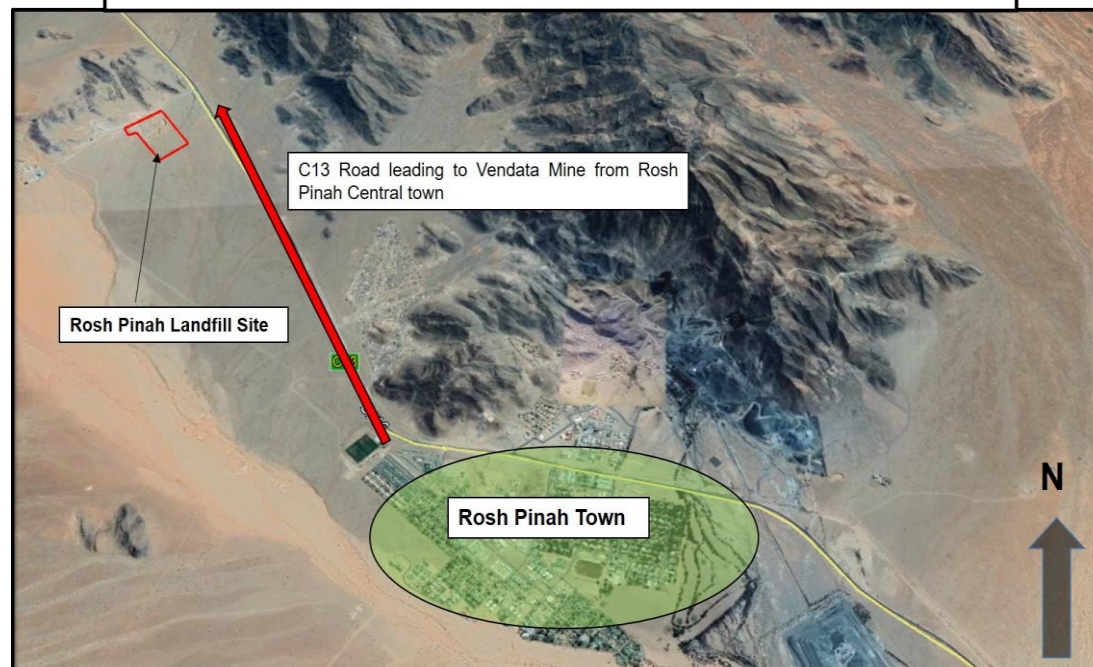

## LOCALITY MAP FOR THE EXISTING LANDFILL SITE IN ROSH PINAH, !KARAS REGION

### Locality Map for Rosh Pinah, !Karas Region

### LOCALITY FOR THE LANDFILL SITE IN ROSH PINAH, !KARAS REGION

Coordinates for the landfill Site:

16.72834S

27.93663E