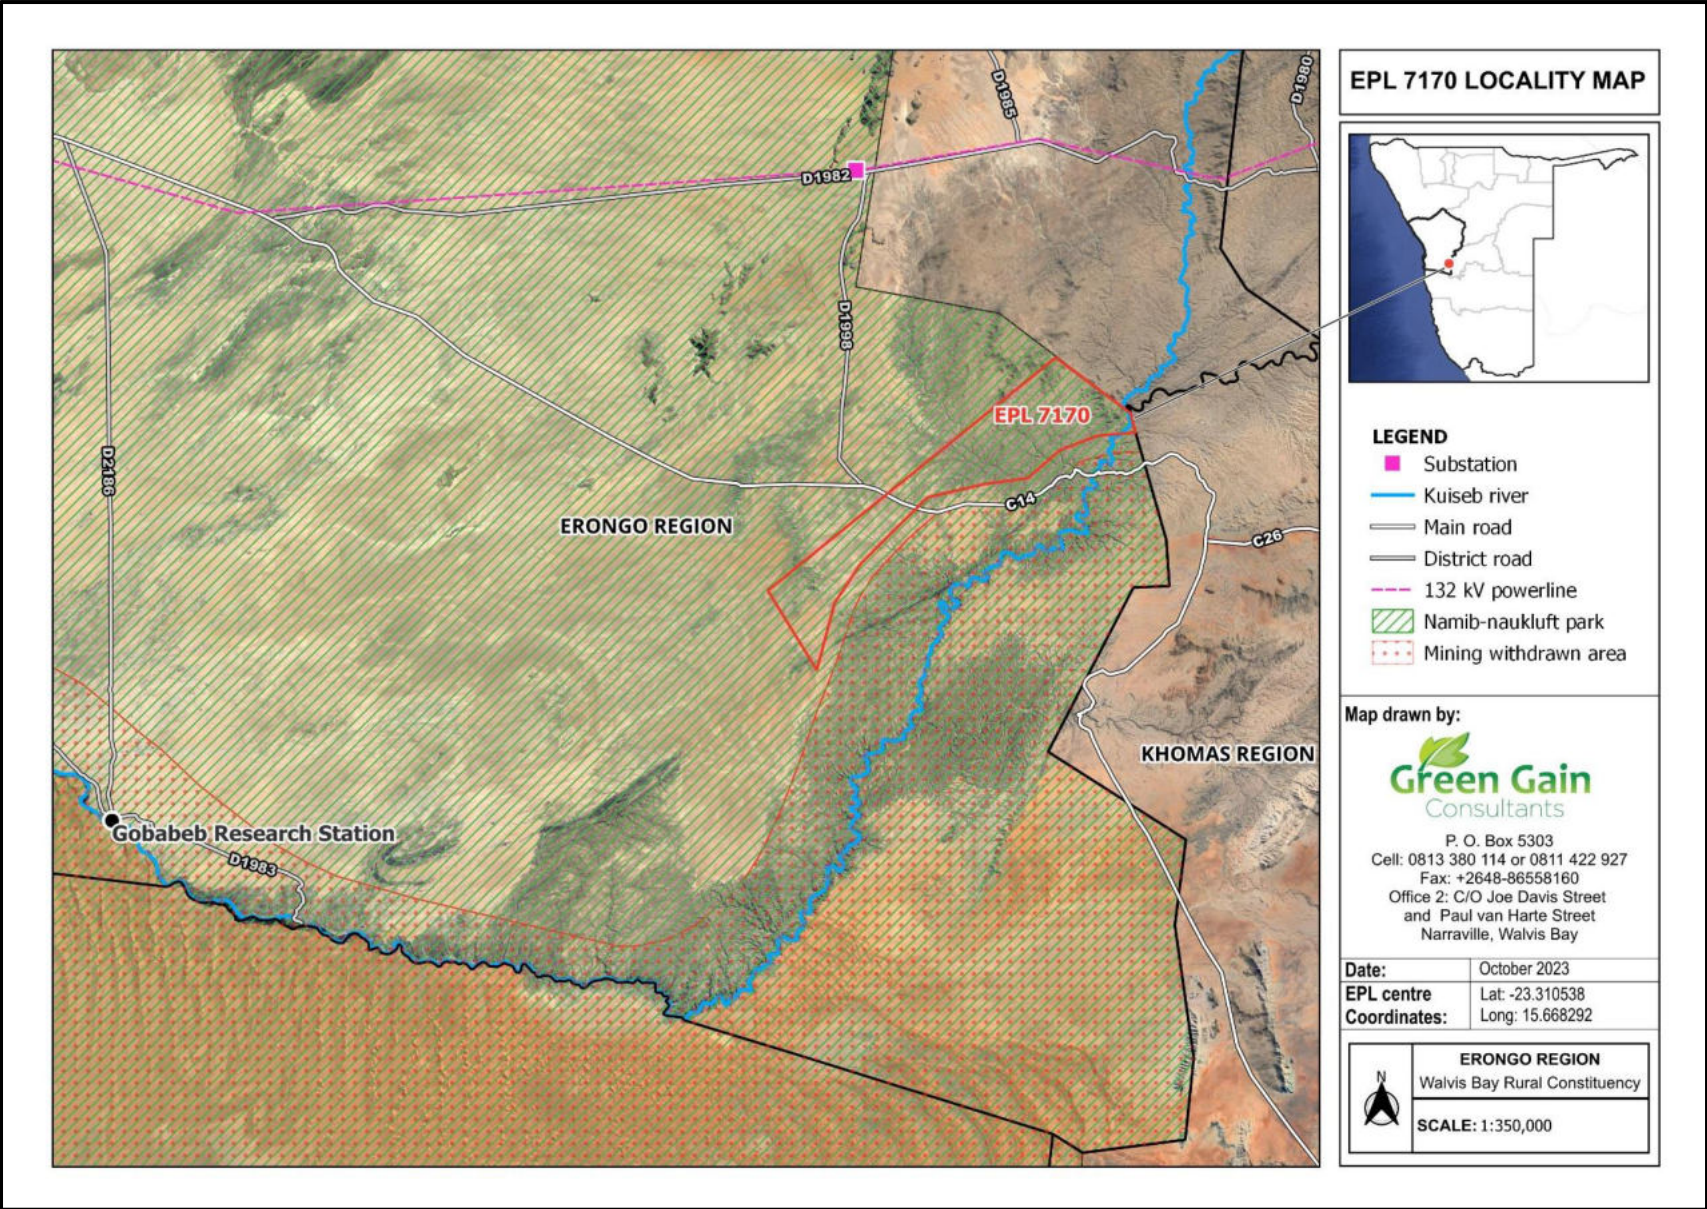

Locality Map for EPL 7170, Erongo Region

EPL 7170 LOCALITY MAP

LEGEND

- Substation
- Kuiseb river
- Main road
- District road
- 132 kV powerline
- ▨ Namib-naukluft park
- ▨ Mining withdrawn area

Map drawn by:

	ERONGO REGION
	Walvis Bay Rural Constituency
SCALE: 1:350,000	