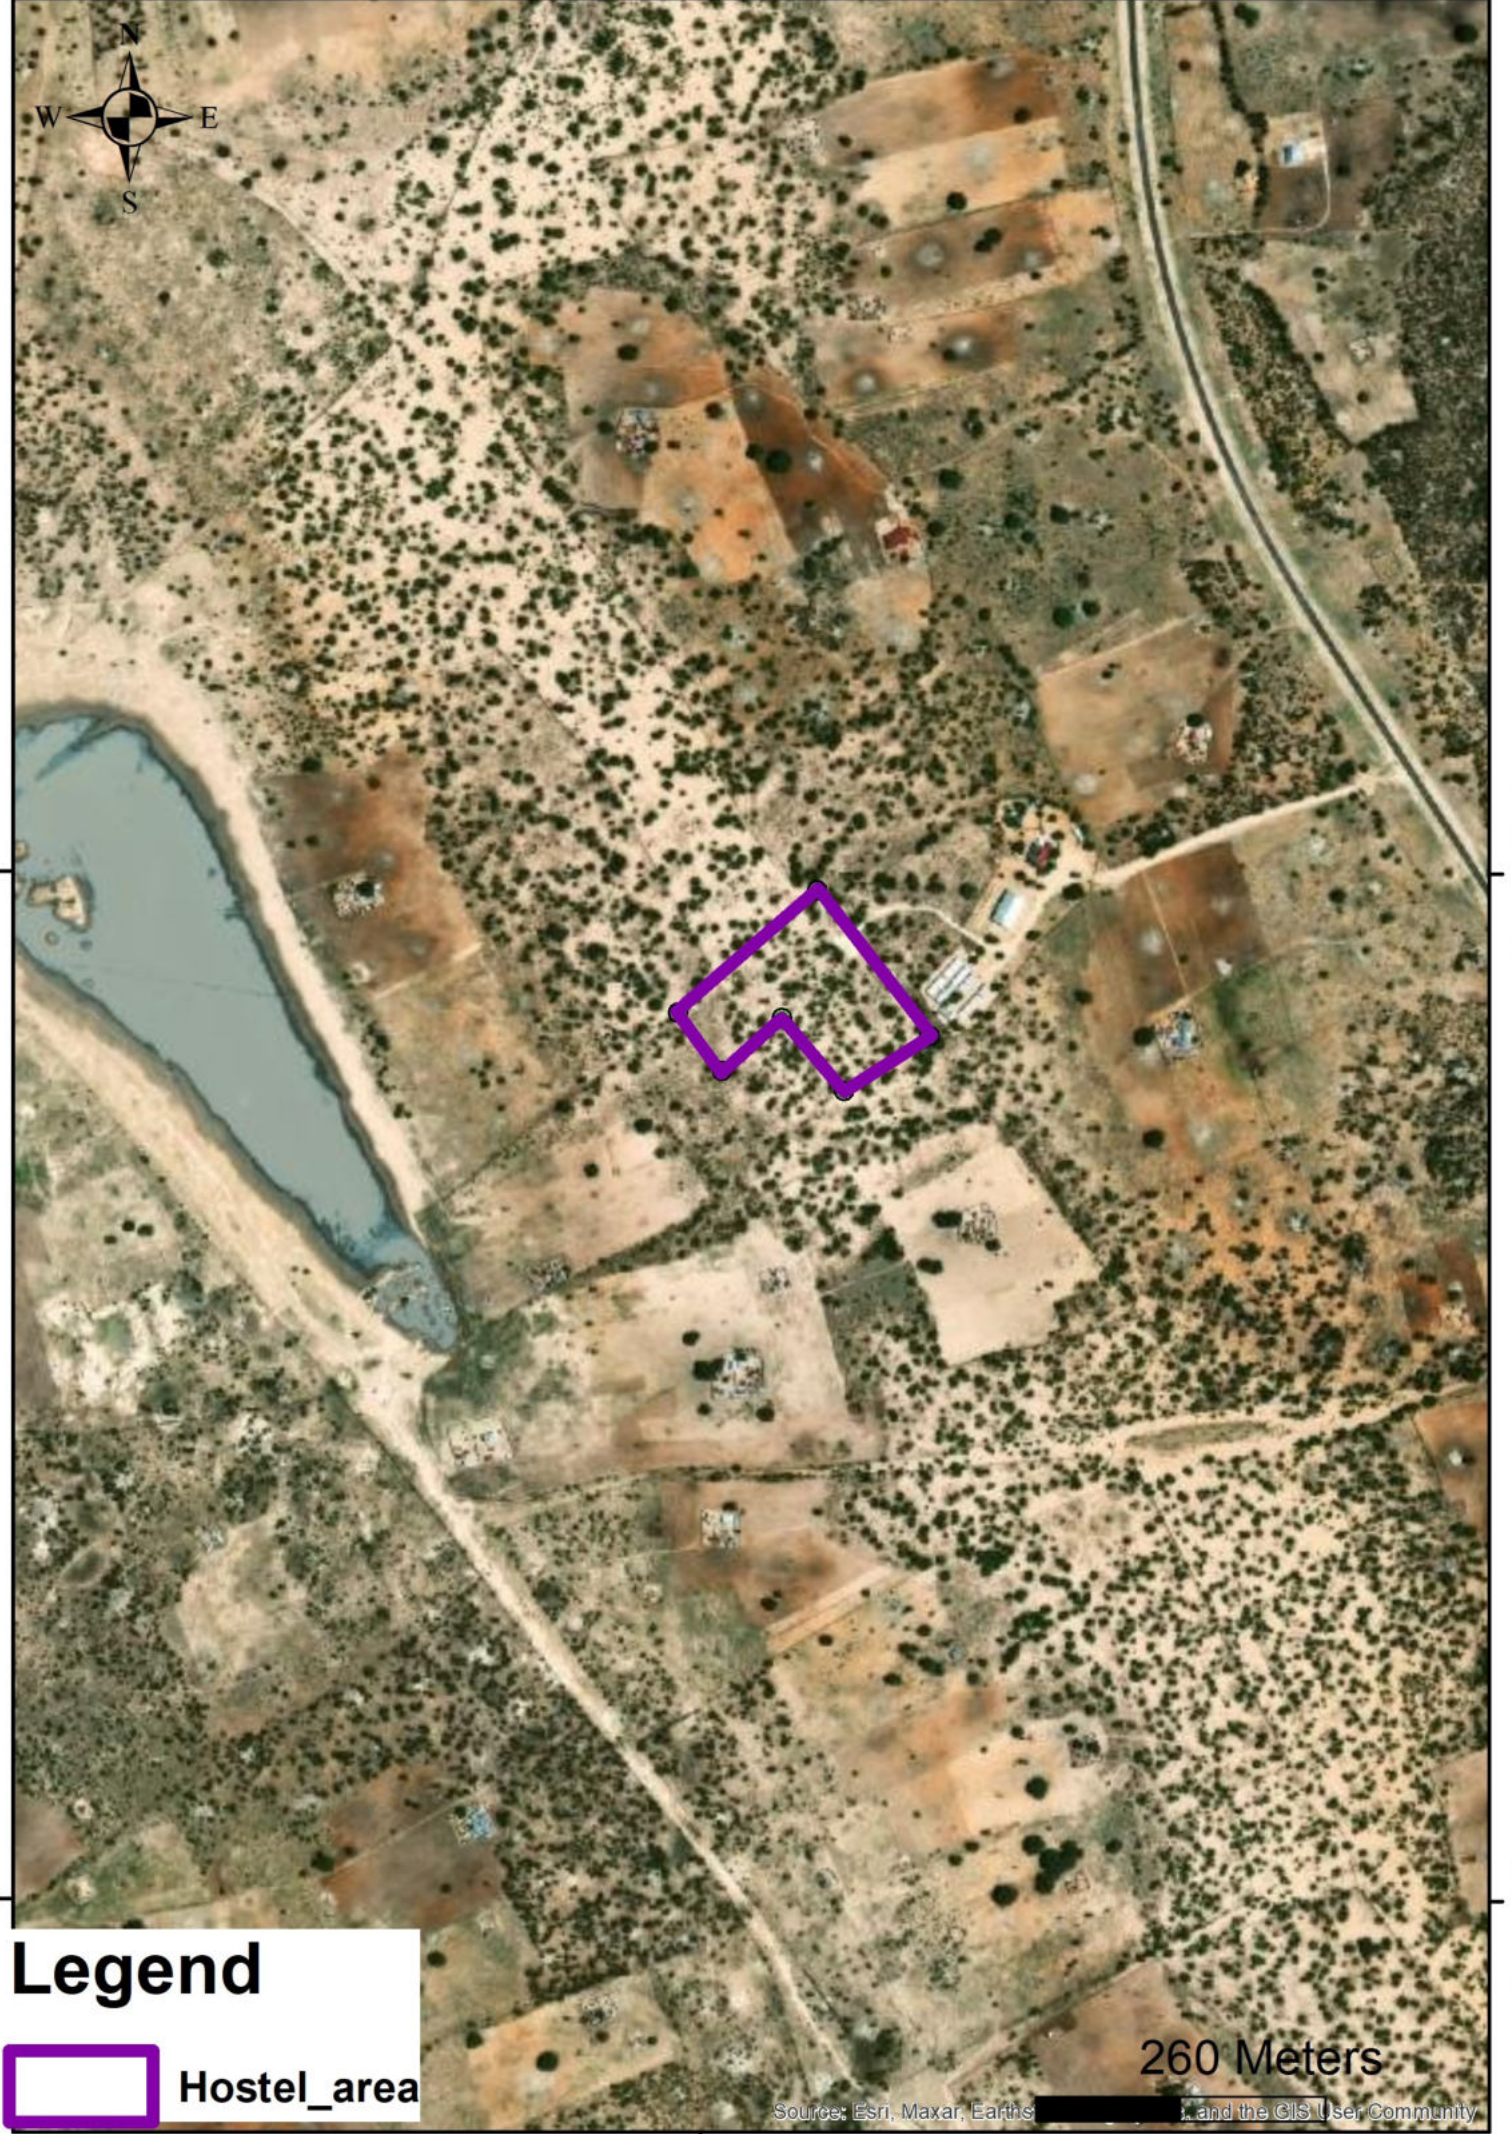

15.44° E

17.64° S

17.64° S

17.63° S

17.65° S

Legend

 Hostel_area

260 Meters

Source: Esri, Maxar, Earthstar, and the GIS User Community

15.44° E