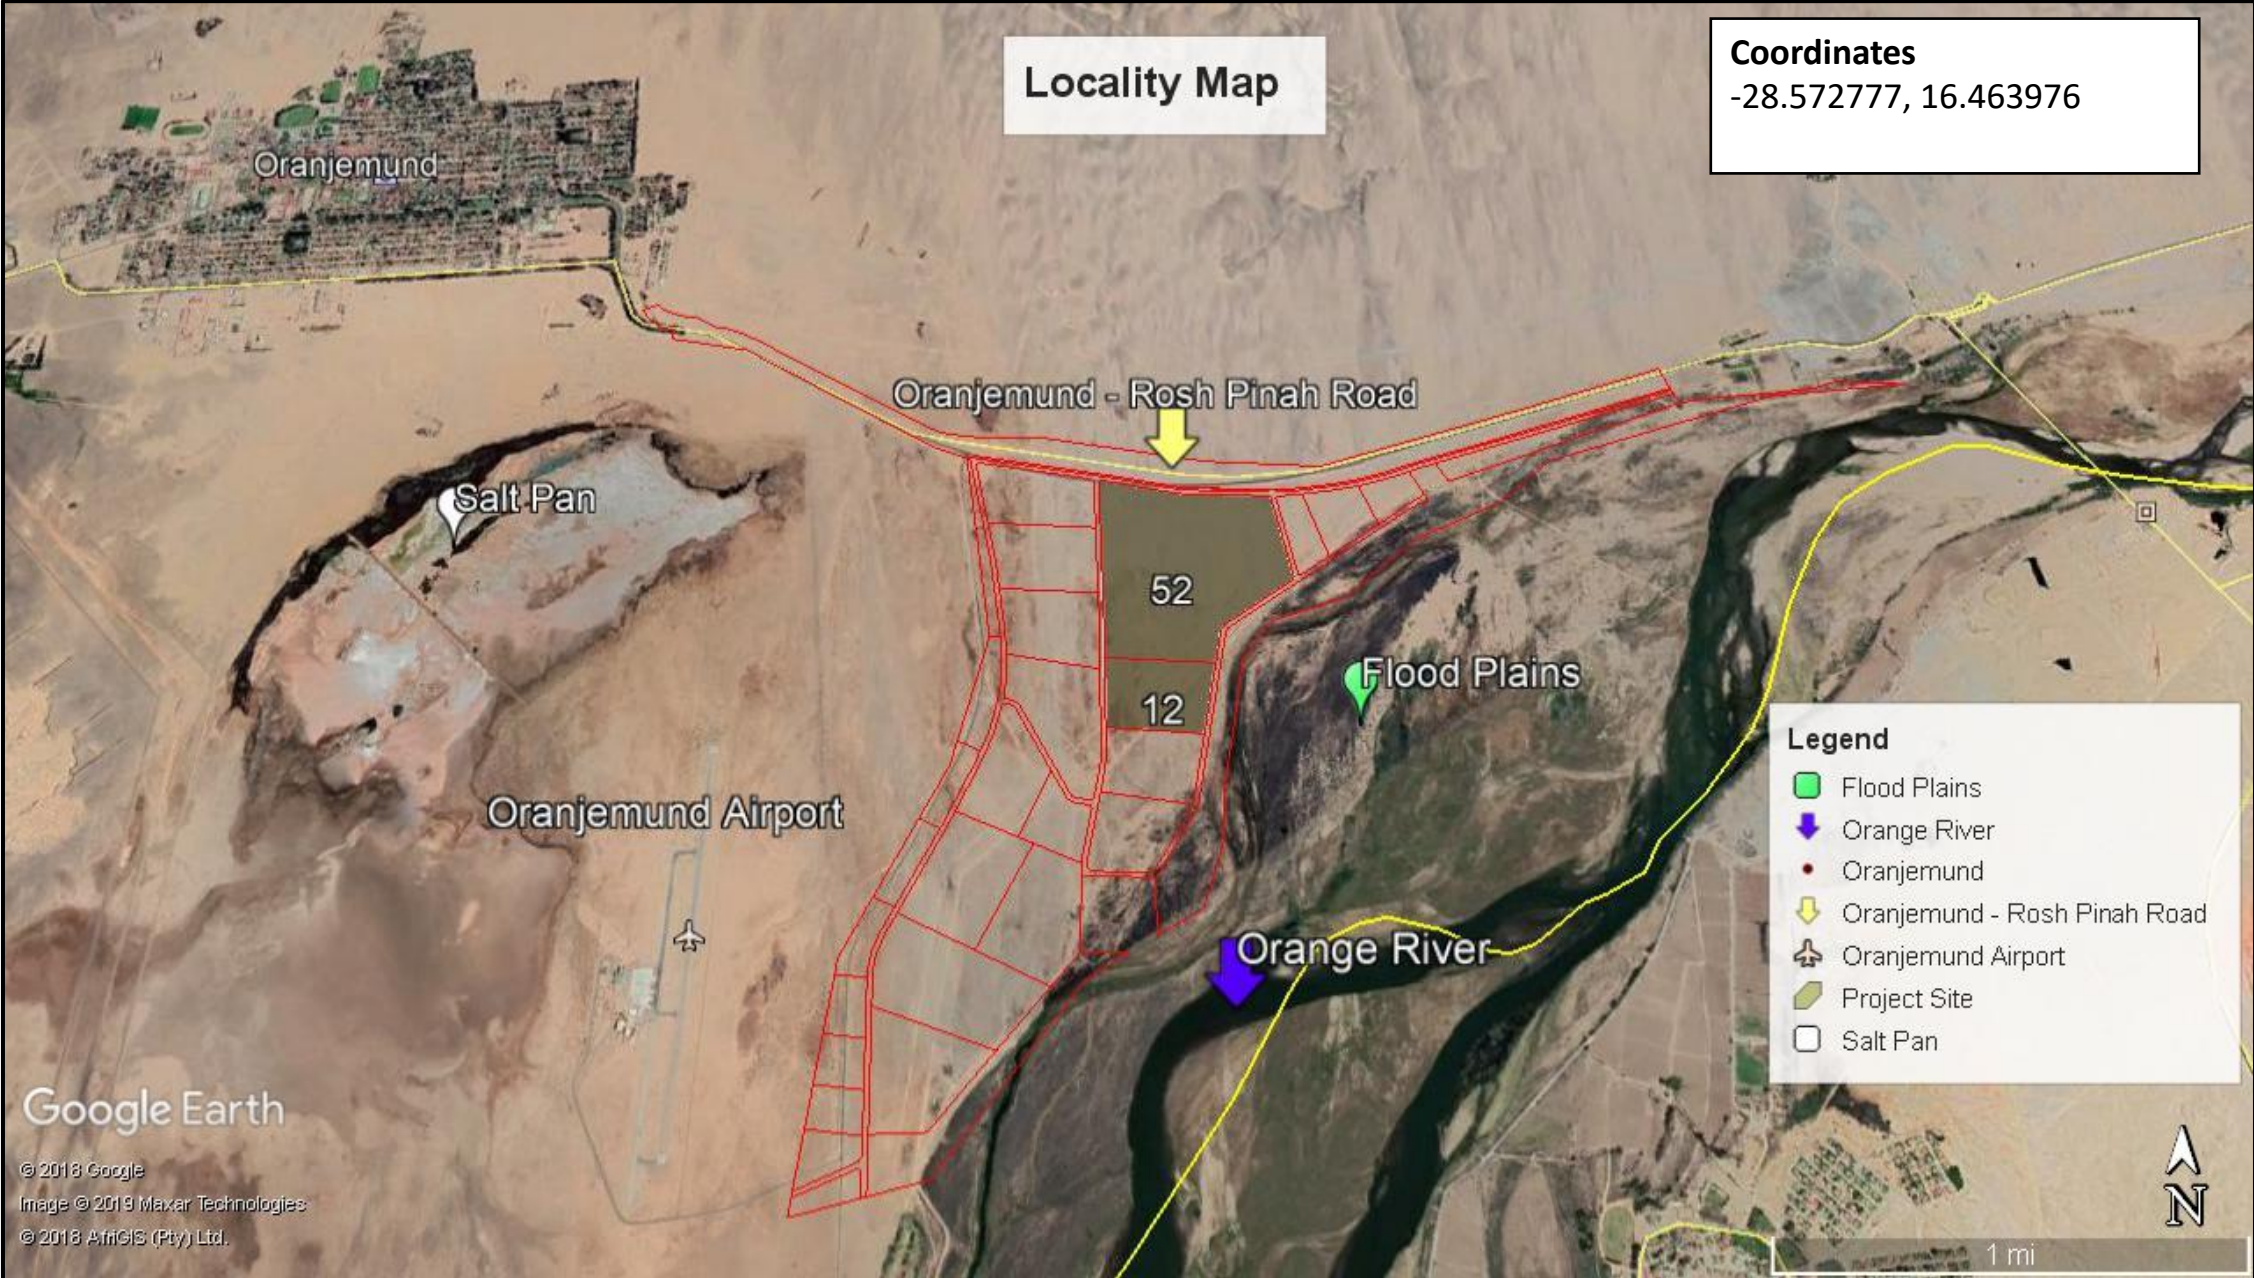

# Locality Map

**Coordinates**  
-28.572777, 16.463976

Salt Pan

Oranjemund - Rosh Pinah Road

52

12

Flood Plains

Oranjemund Airport

Orange River

**Legend**

- Flood Plains
- Orange River
- Oranjemund
- Oranjemund - Rosh Pinah Road
- Oranjemund Airport
- Project Site
- Salt Pan

Google Earth

© 2018 Google  
Image © 2019 Maxar Technologies  
© 2018 AfriGIS (Pty) Ltd.