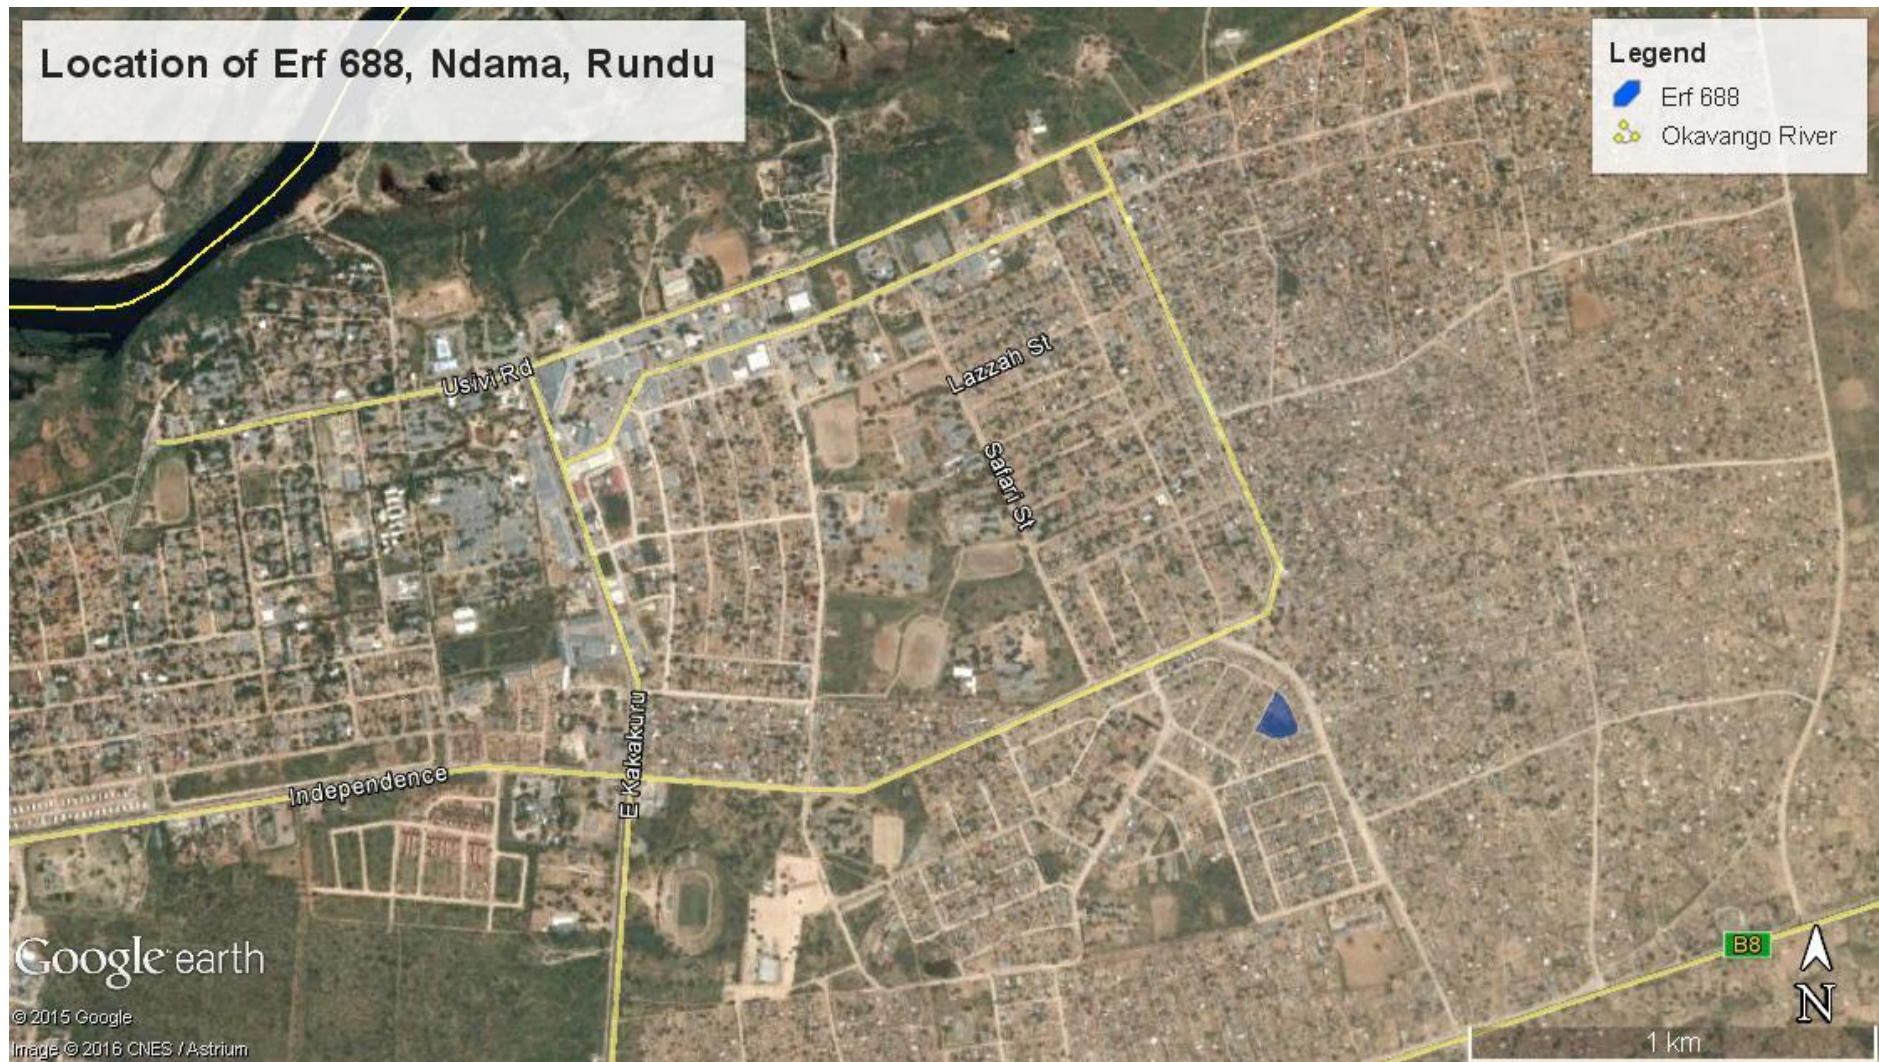

Figure 2-2: Location of Erf 688 in Ndama Extension 1 with Portion A and The remainder of the erf.

Figure 2-3: Location of Erf 688 (blue), Millennium Park, Ndama in Rundu