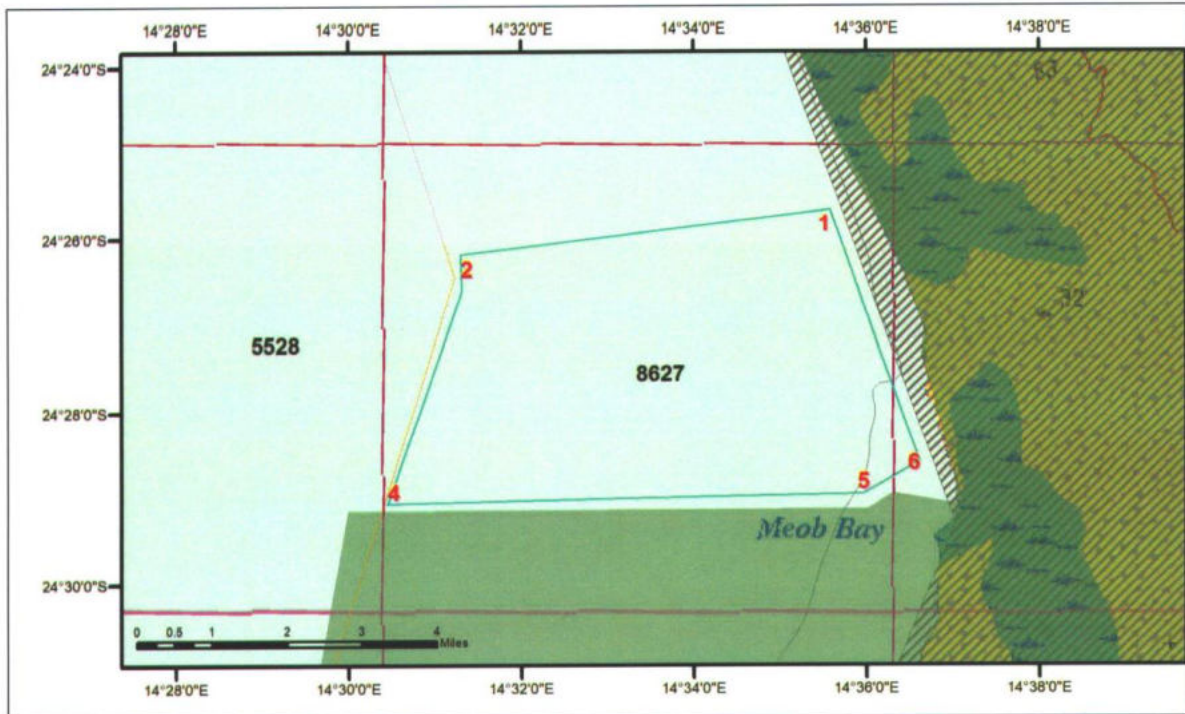

Locality EPL 8627

Issued in favour of: Vistorina Nduvundika Nama

Latitude and Longitude lines refer to the Bessel 1841 Spheroid

Coordinates

Lat: -24.457222

Long: 14.5575