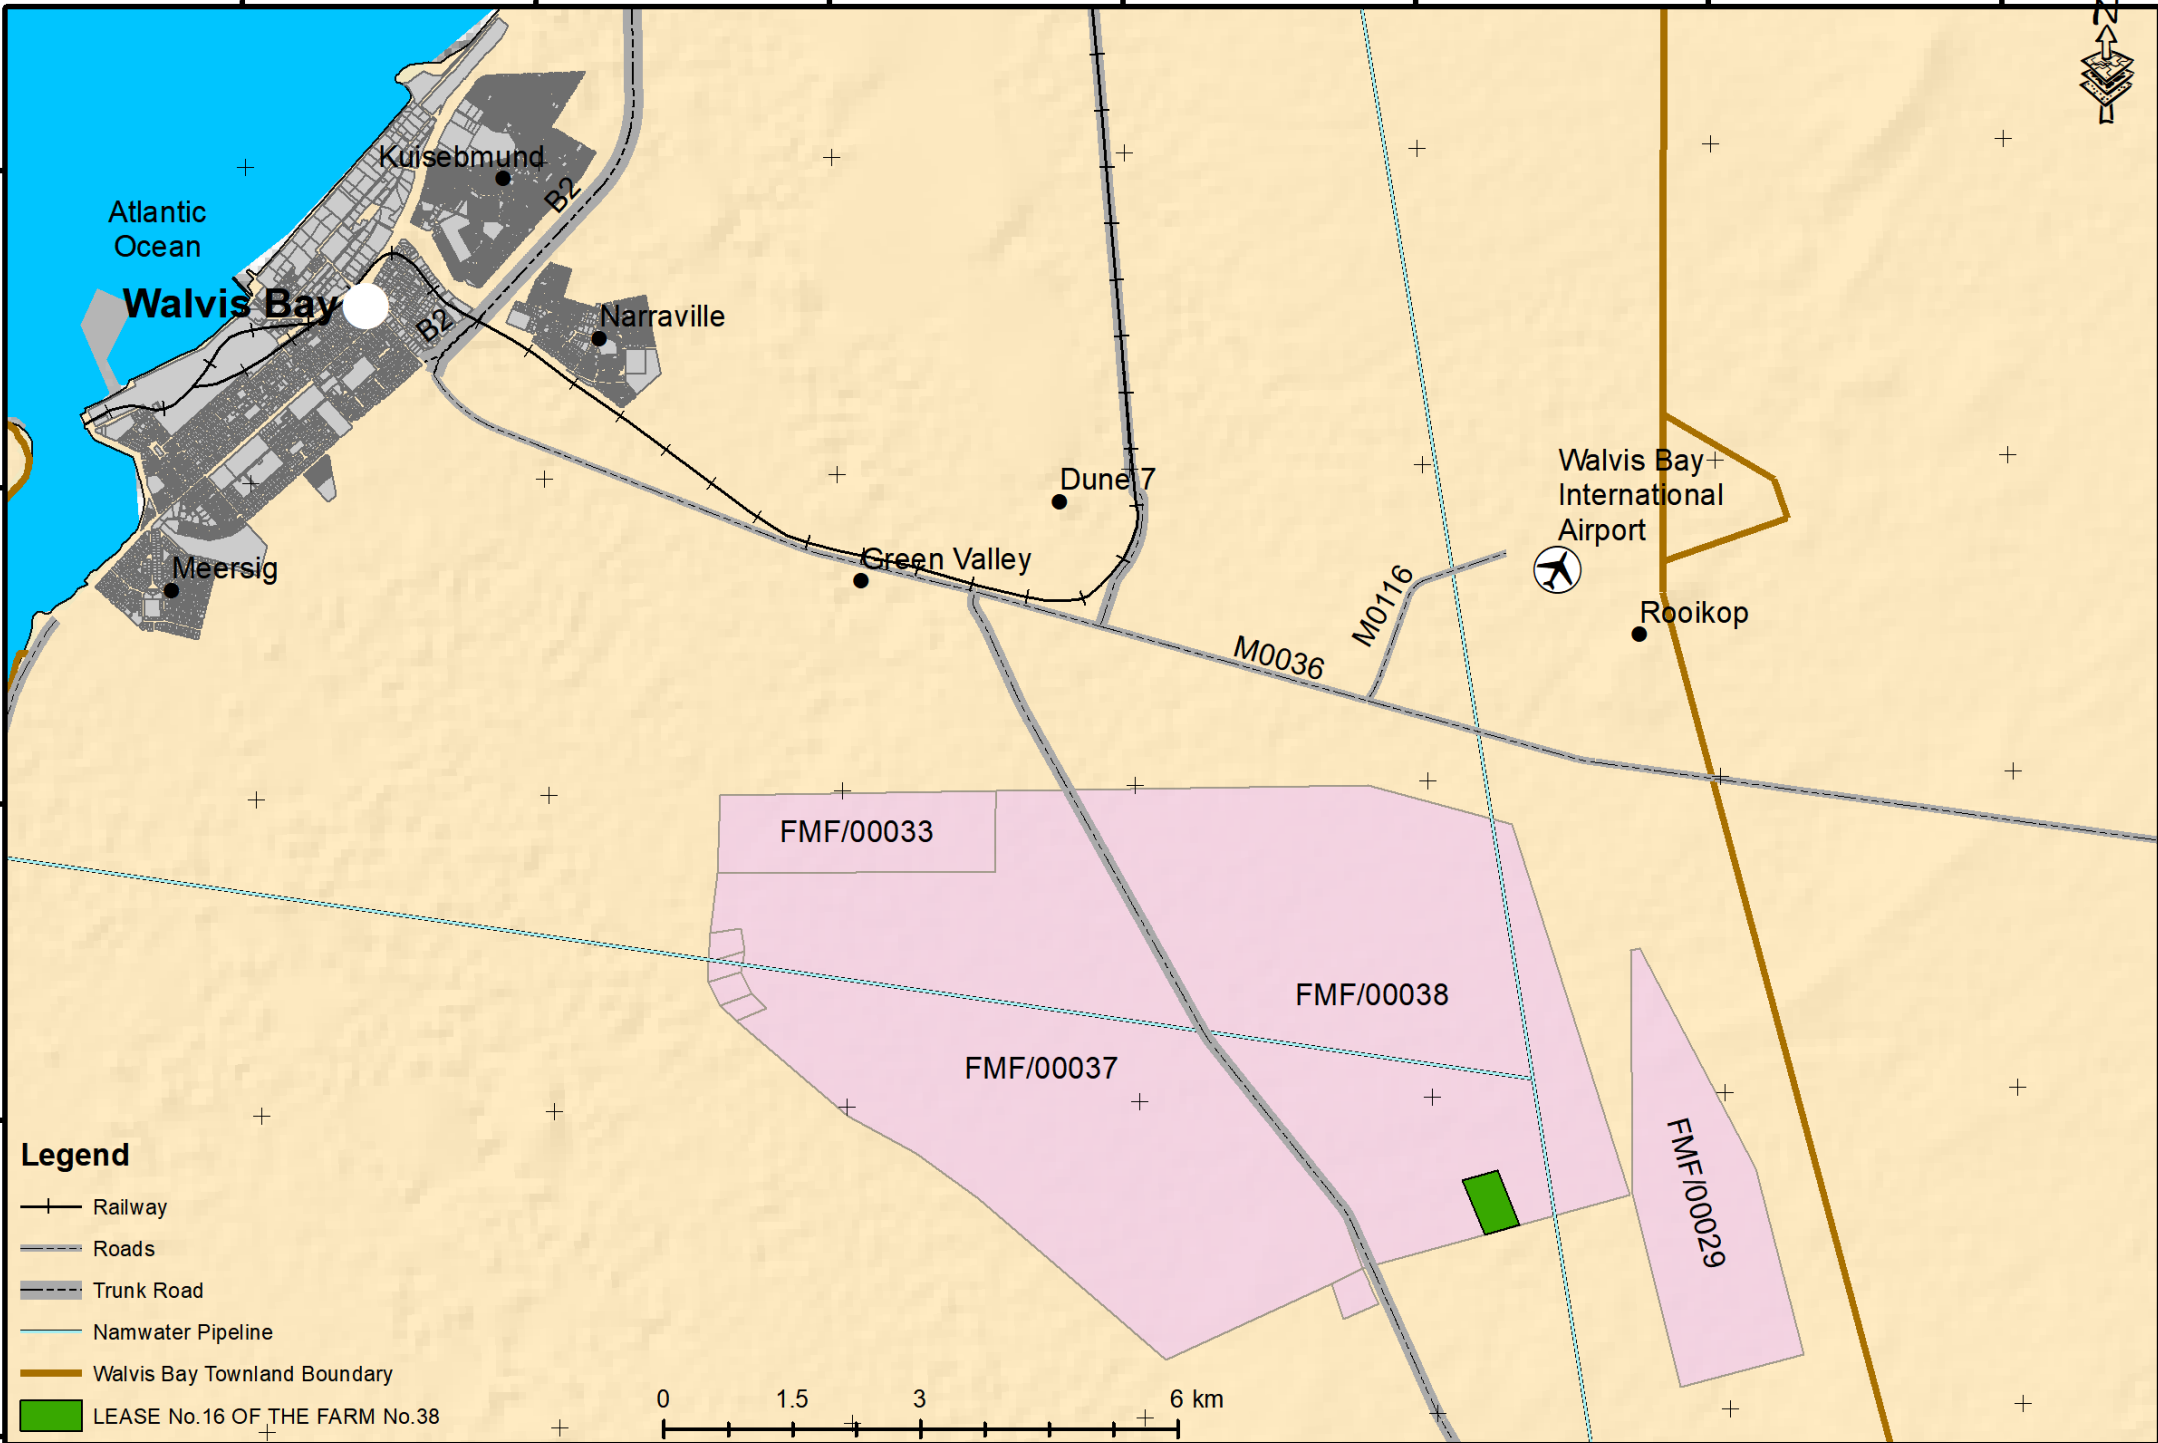

23°0'0"S

23°2'0"S

23°2'0"S

23°4'0"S

23°4'0"S

14°30'0"E

14°32'0"E

14°34'0"E

14°36'0"E

14°38'0"E

14°40'0"E

14°42'0"E

Legend

- Railway
- Roads
- Trunk Road
- Namwater Pipeline
- Walvis Bay Townland Boundary
- LEASE No.16 OF THE FARM No.38