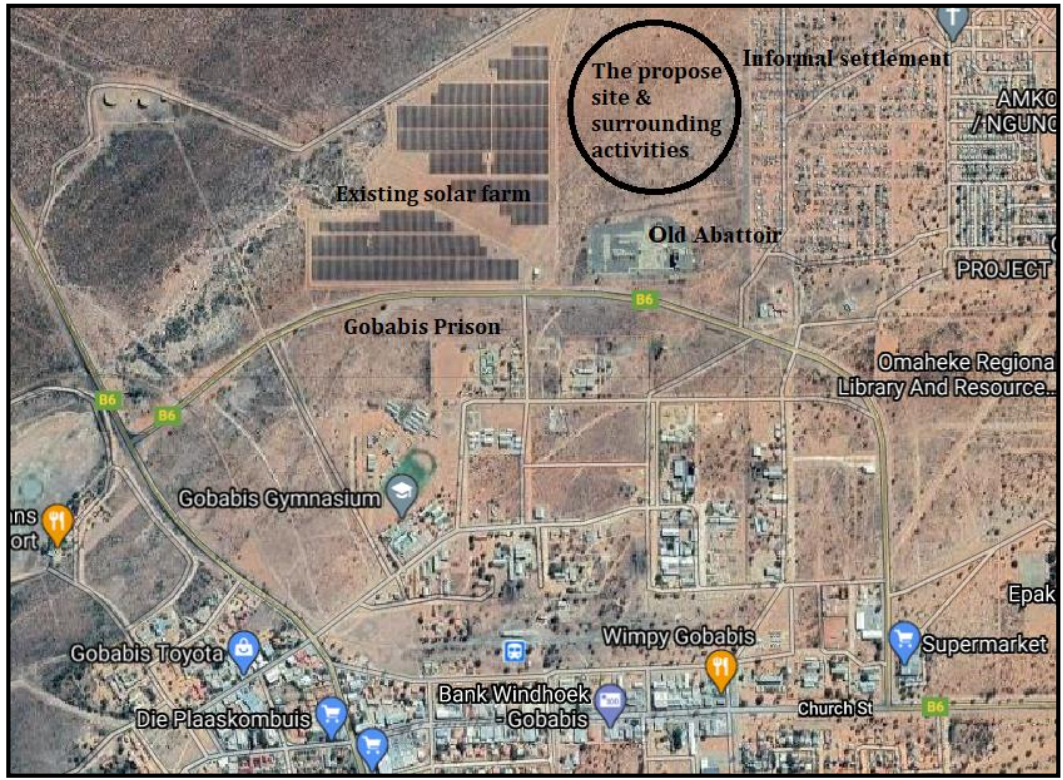

| Site Name | Coordinates | Land Owner | Size and Zoning |
|----------------------------|------------------------------|---|-----------------|
| Portion X of Farm Gobabis. | 22°26'05.3"S 18°58'33.0"E | Gobabis Municipality. | 20 Hectares |
| | | (Alensy Energy Solutions to lease land the From Gobabis Municipality/Council) | Undetermined |

Locality of the proposed 20Ha site on Portion X from Farm Gobabis Townland No.114.

Aerial Image of the Site and Surrounding amenities.