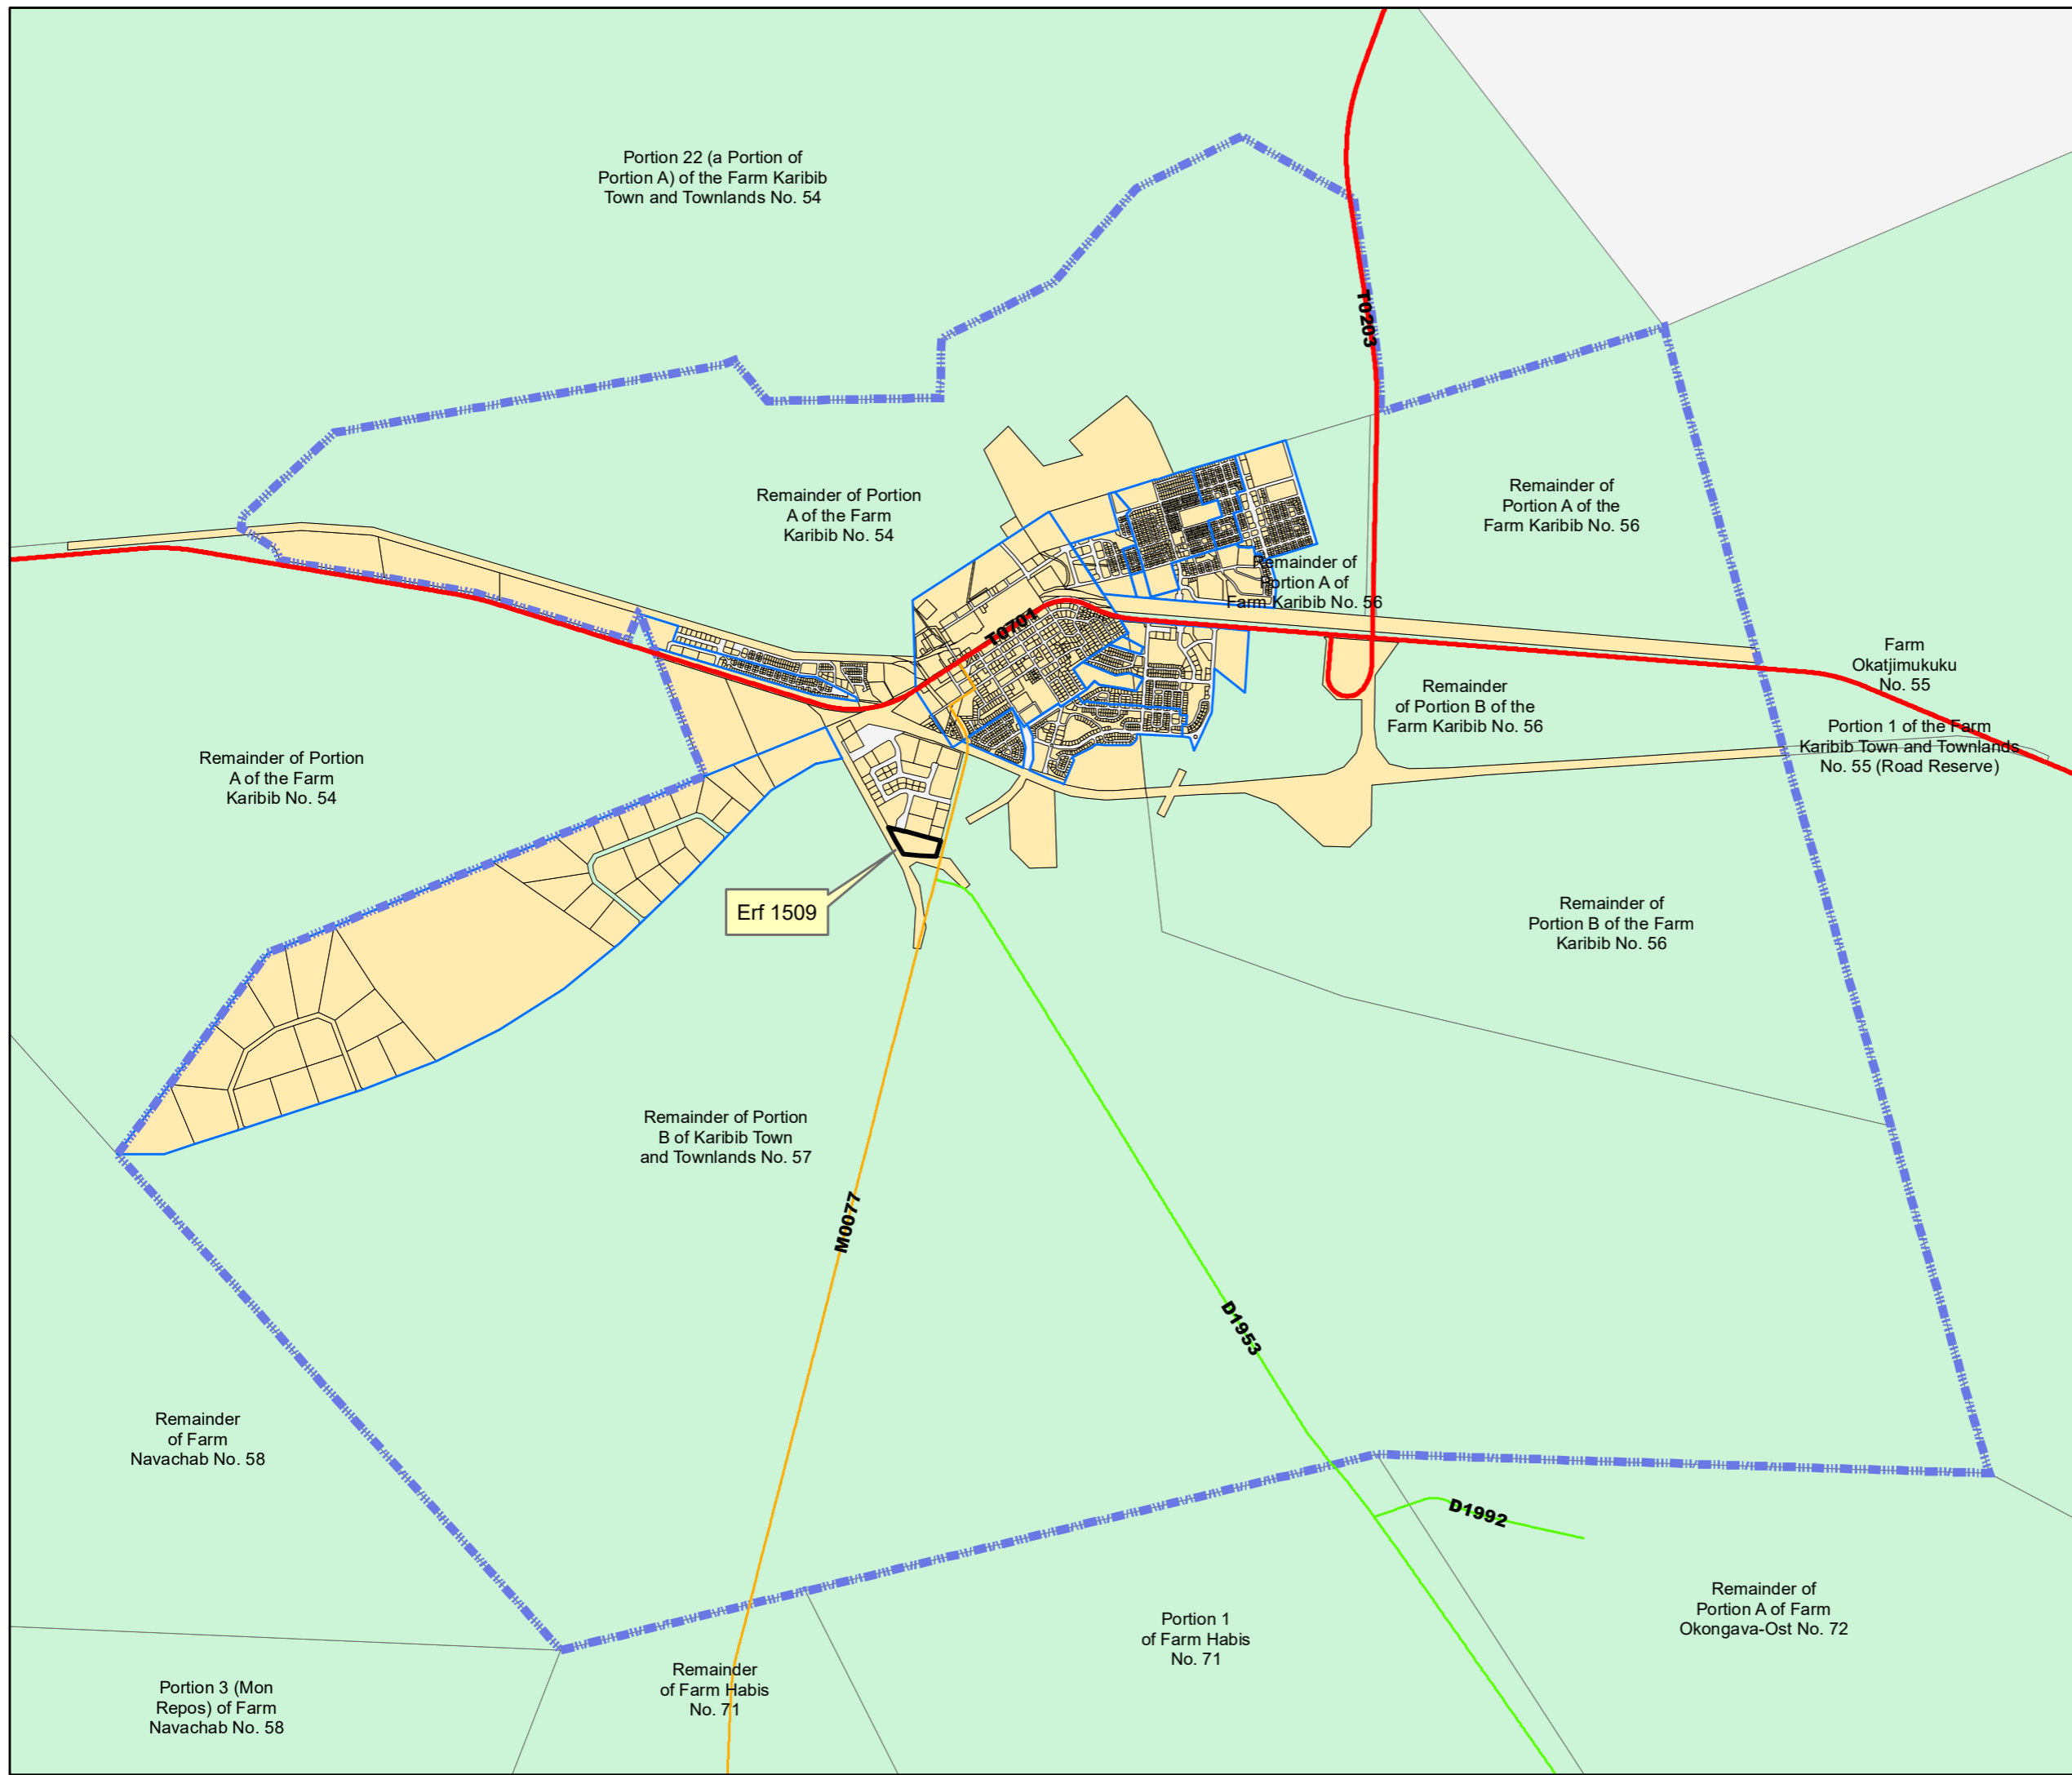

**Namibia
Marble Factory (PTY) LTD**

**Erf 1509, Karibib Extension 6
(portion of Ptn A/57)**

Legend

-  District Road
-  Main Road
-  Trunk Road
-  Town and Townlands
-  Township Extensions
-  Erven
-  Farms

NOTES: The copyright of this drawing is reserved

PREPARED BY:

P O BOX 11929
Klein Windhoek
WINDHOEK
CELL: 0811295759
TEL: 061-300820
Fax:061-401294

SURVEY:	DATE: September 2020
DESIGN: UG	
DRAWN: GBS	DATE: September 2020
DRAWING NO: Locality Map	
SCALE  1:1 500	