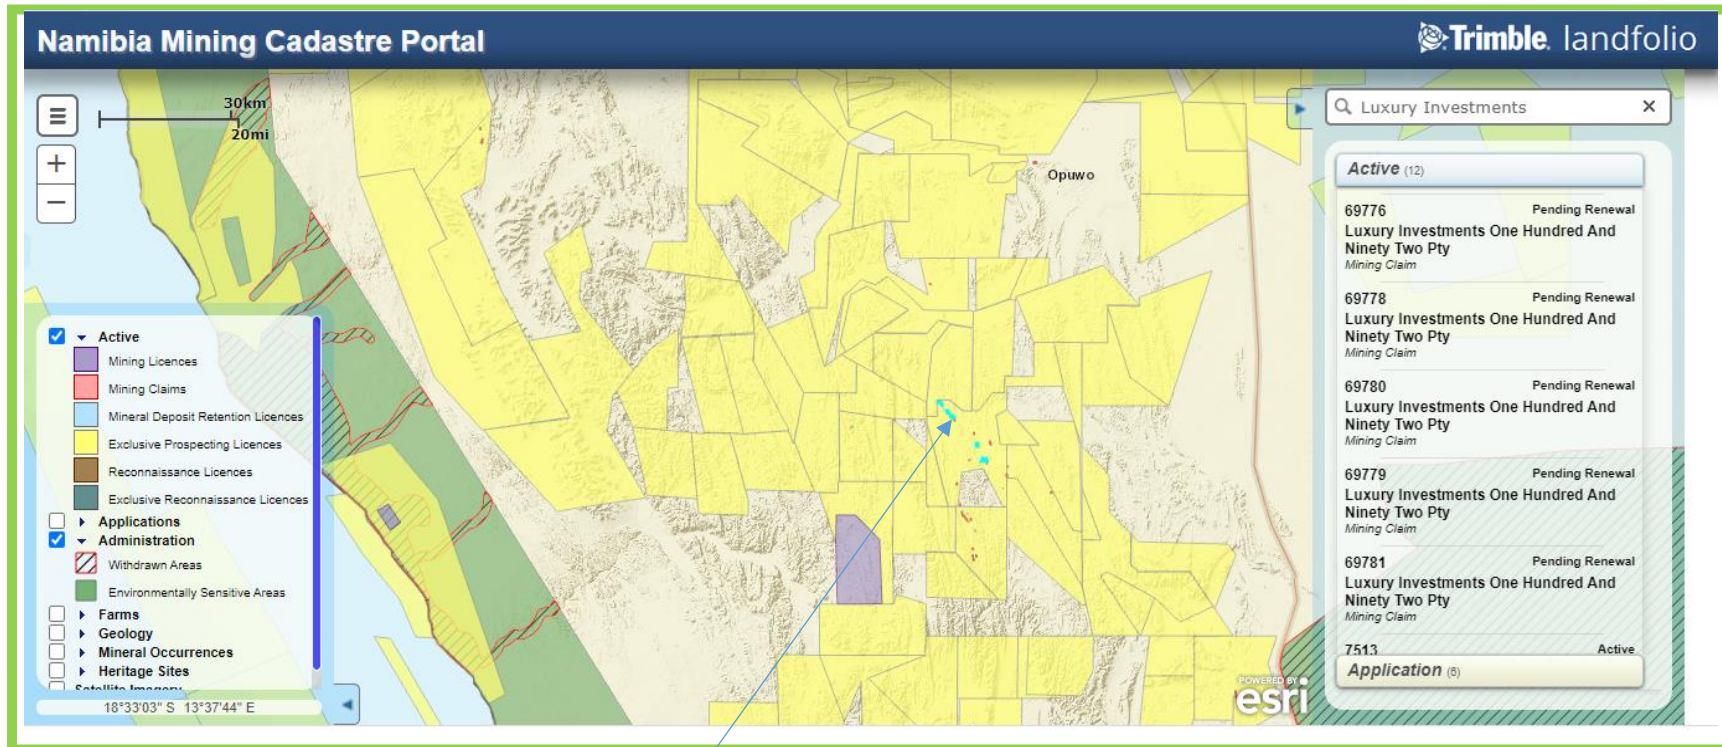

## PROJECT LOCATION

Figure 1: Location of the 6 mining claims; 69776 – 69781, situated at Otwani, Opuwo Rural Constituency, Kunene Region, Namibia (MME Portal, 2020) GPS Coordinates: - 18.53777778 lat, 13.62333333 long.