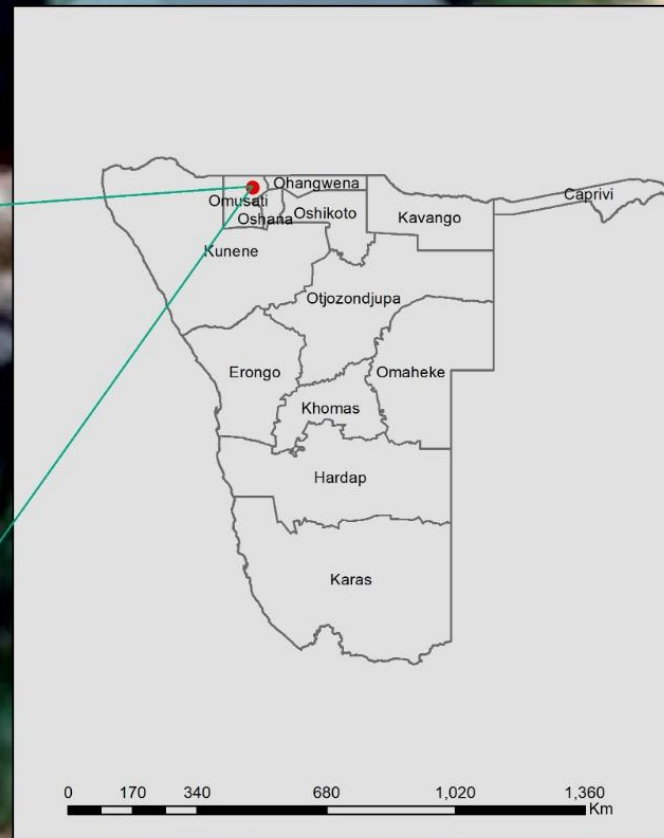

Unam, Ogongo Agricultural Campus

Legend

- INCENERATOR
- University of Namibia (UNAM)

17°40'46.04"S, 15°17'43.35"E

70 m

UNAM OGONGO INCINERATOR LOCATION

15°17'43.18"E
17°40'45.72"S

15°17'43.33"E
17°40'46.06"S

15°17'43.33"E 17°40'46.06"S

INCINERATOR

15°17'43.19"E
17°40'46.38"S

15°17'43.49"E
17°40'46.42"S

Legend

-  Incinerator
-  Region

By: Josua N