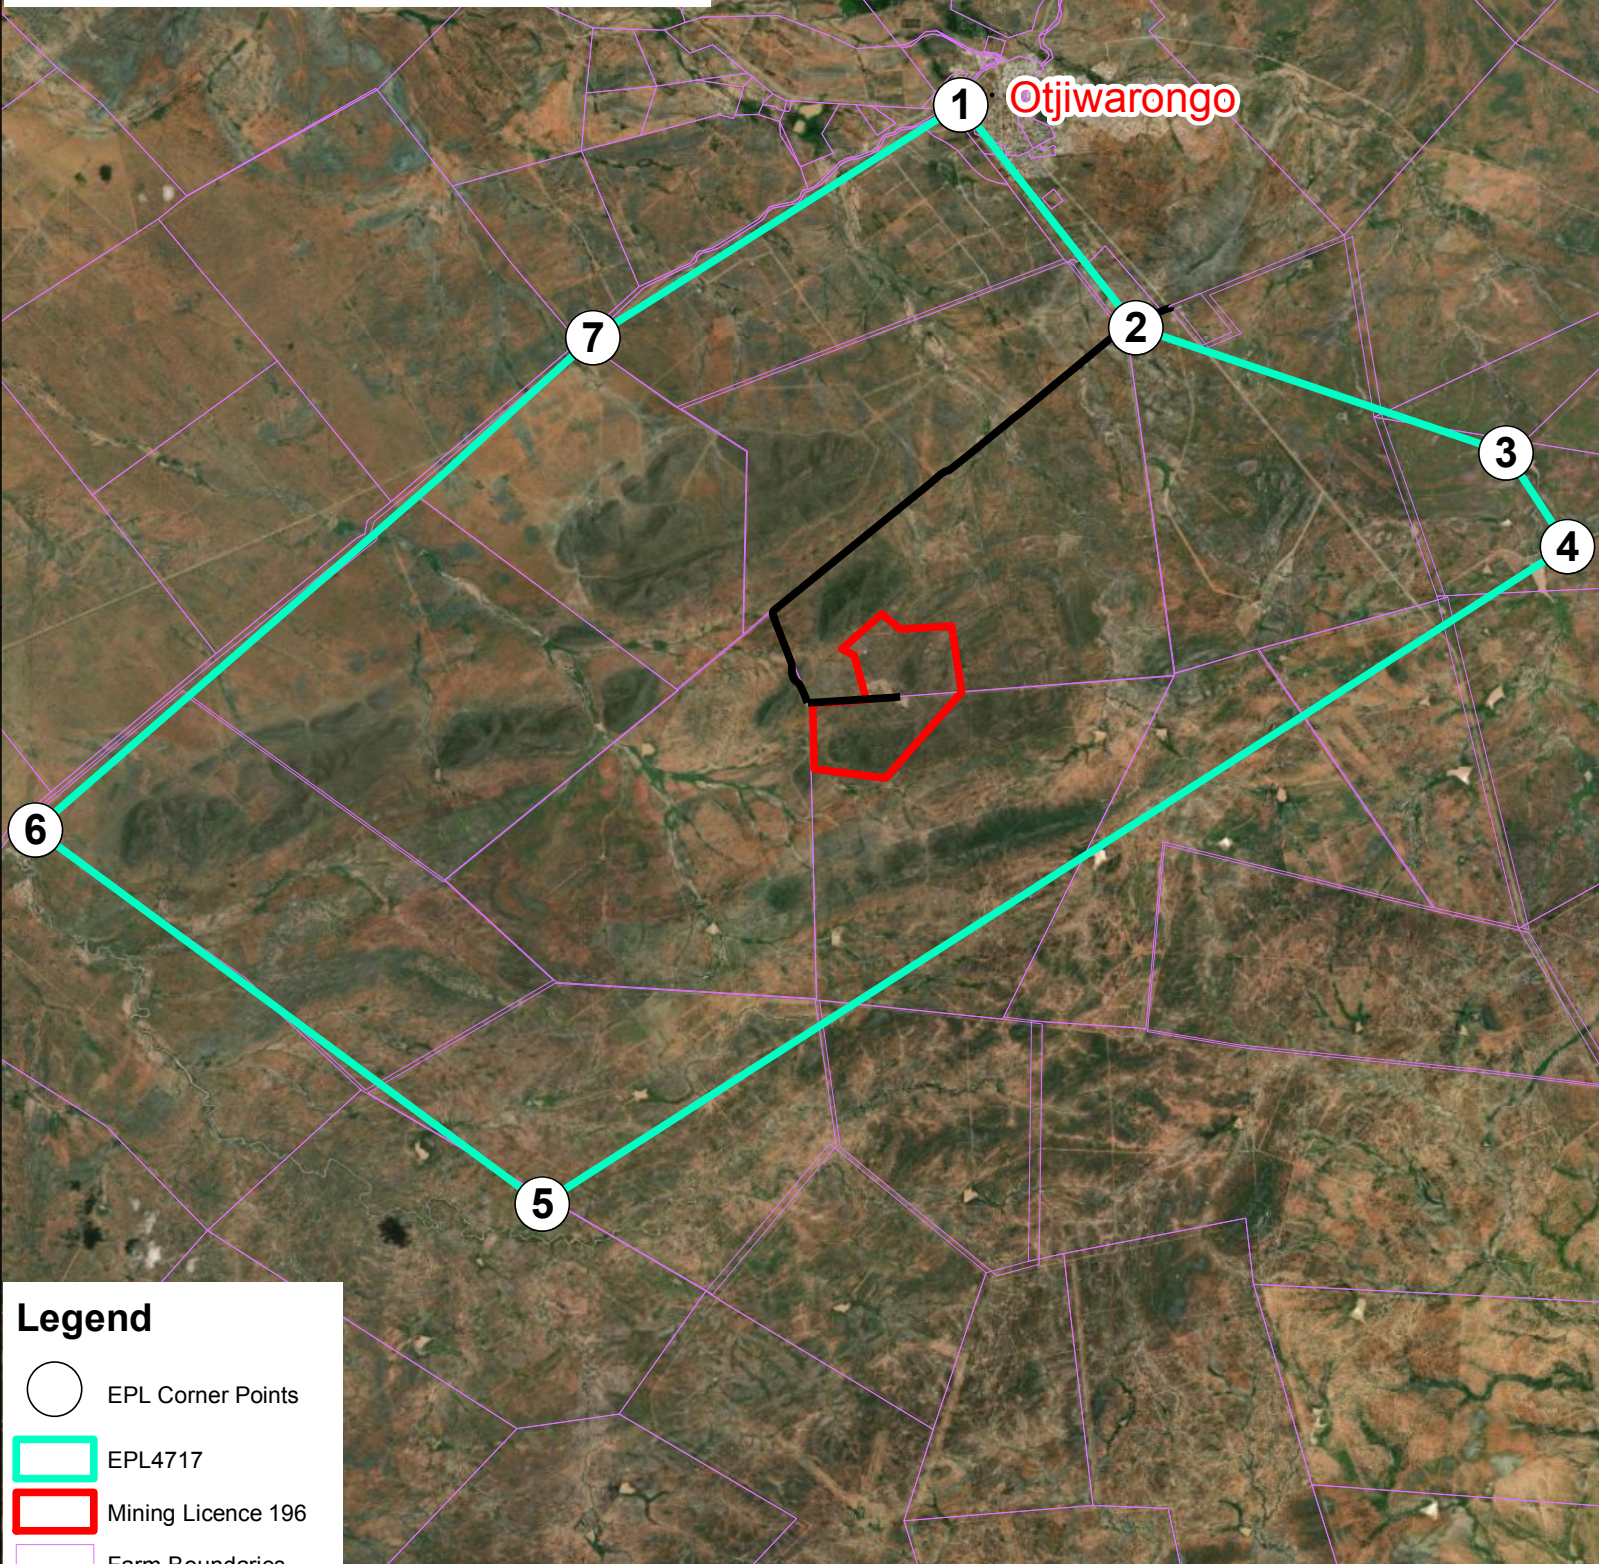

| Type | # | Latitude | Longitude |
|----------|---|--------------|-------------|
| WAYPOINT | 1 | -20.46505499 | 16.63662103 |
| WAYPOINT | 2 | -20.51537996 | 16.67629995 |
| WAYPOINT | 3 | -20.54380998 | 16.75985002 |
| WAYPOINT | 4 | -20.56484996 | 16.77374999 |
| WAYPOINT | 5 | -20.71351098 | 16.542139 |
| WAYPOINT | 6 | -20.62896997 | 16.42745999 |
| WAYPOINT | 7 | -20.51762449 | 16.553487 |

Legend

- EPL Corner Points
- EPL4717
- Mining Licence 196
- Farm Boundaries
- Access Road to Mine