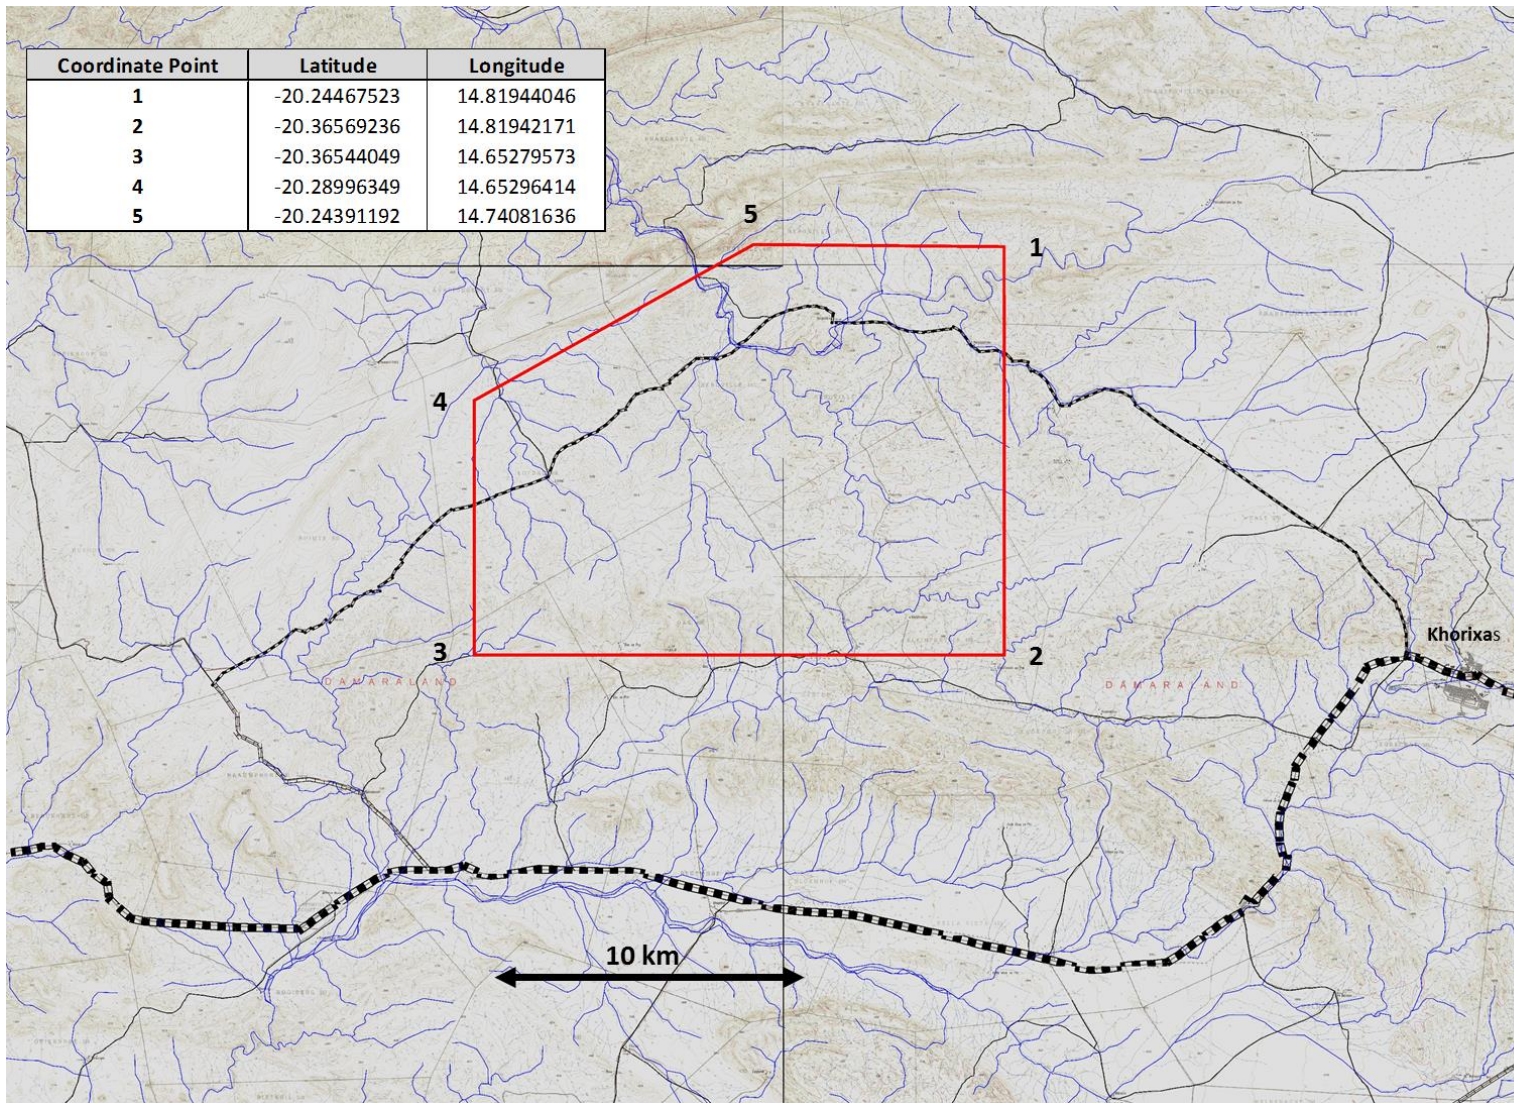

**ITEM 2**

To accompany Mining Licence Application from Namibia Rare Earths (Pty) Ltd.

November 2016

**DETAILED LOCALITY MAP WITH PROPOSED MINING LICENCE AREA**

Detailed Locality Map with Applied Coordinate Points for Proposed Mining Licence at Lofdal

Proposed Mining Licence at Lofdal showing mine infrastructure, access roads and undeveloped satellite resources (green circles)