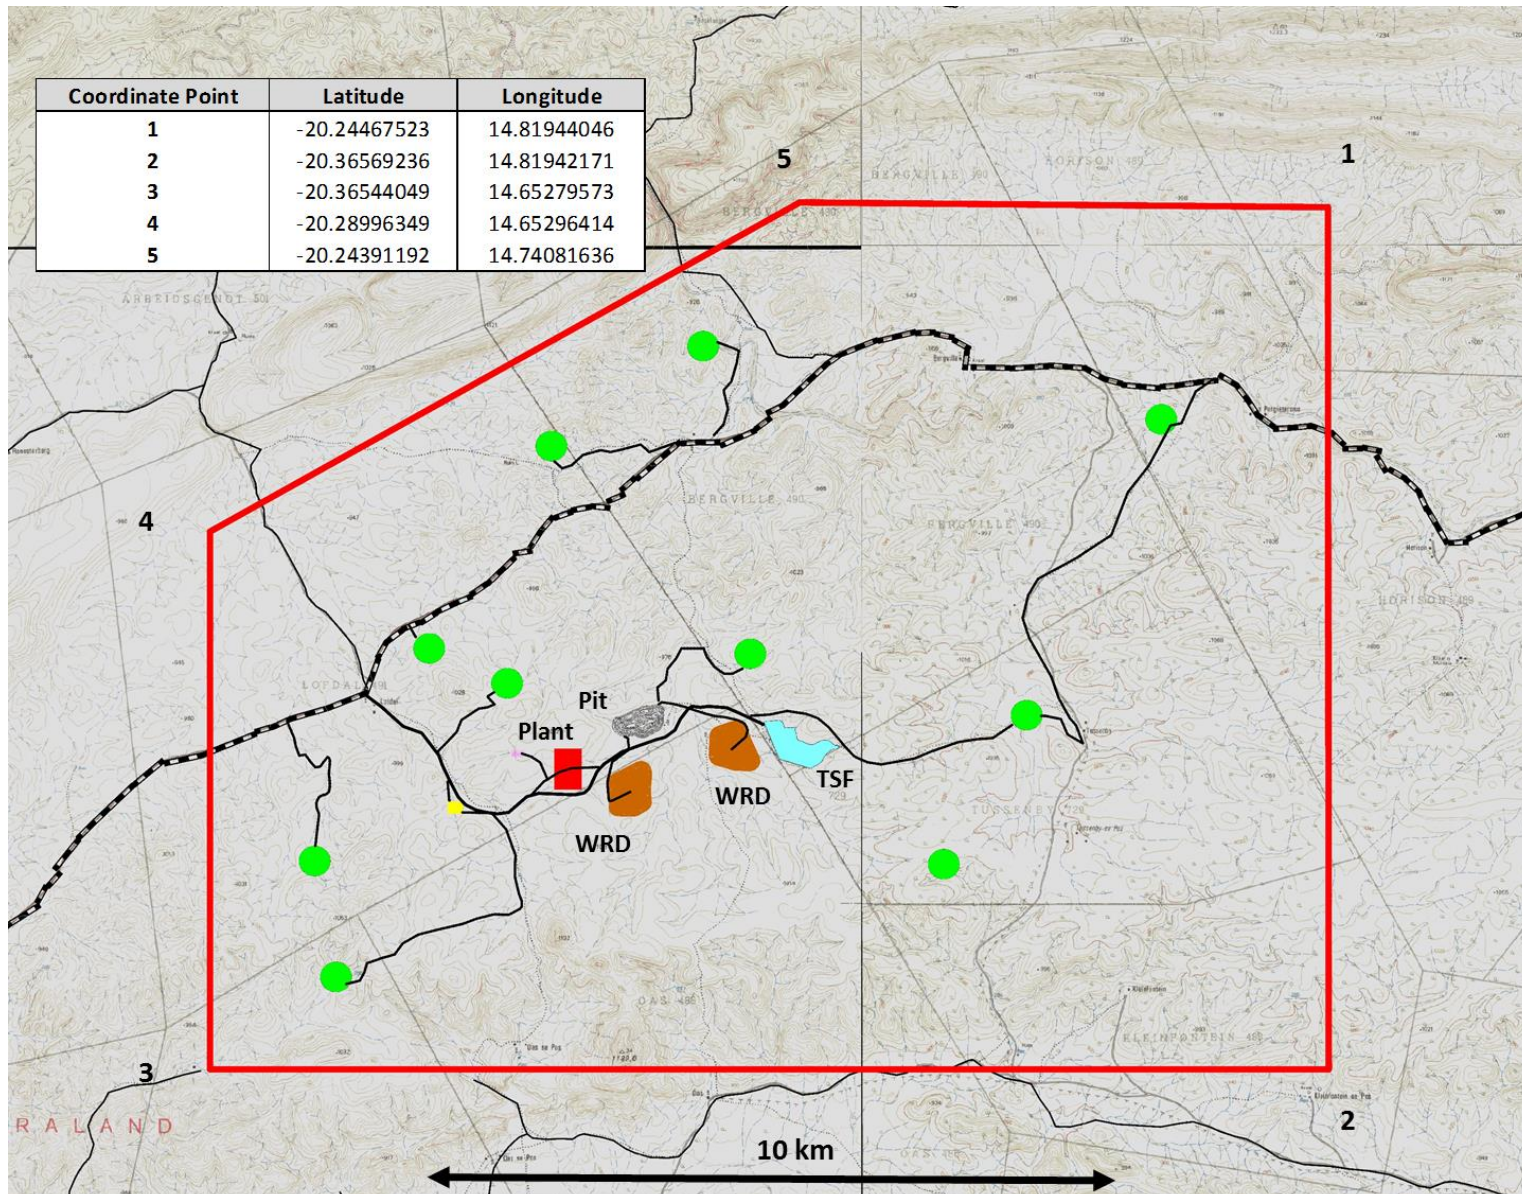

**ITEM 2**

To accompany Mining Licence Application from Namibia Rare Earths (Pty) Ltd.

November 2016

**DETAILED LOCALITY MAP WITH PROPOSED MINING LICENCE AREA**

Detailed Locality Map with Applied Coordinate Points for Proposed Mining Licence at Lofdal

Proposed Mining Licence at Lofdal showing mine infrastructure, access roads and undeveloped satellite resources (green circles)