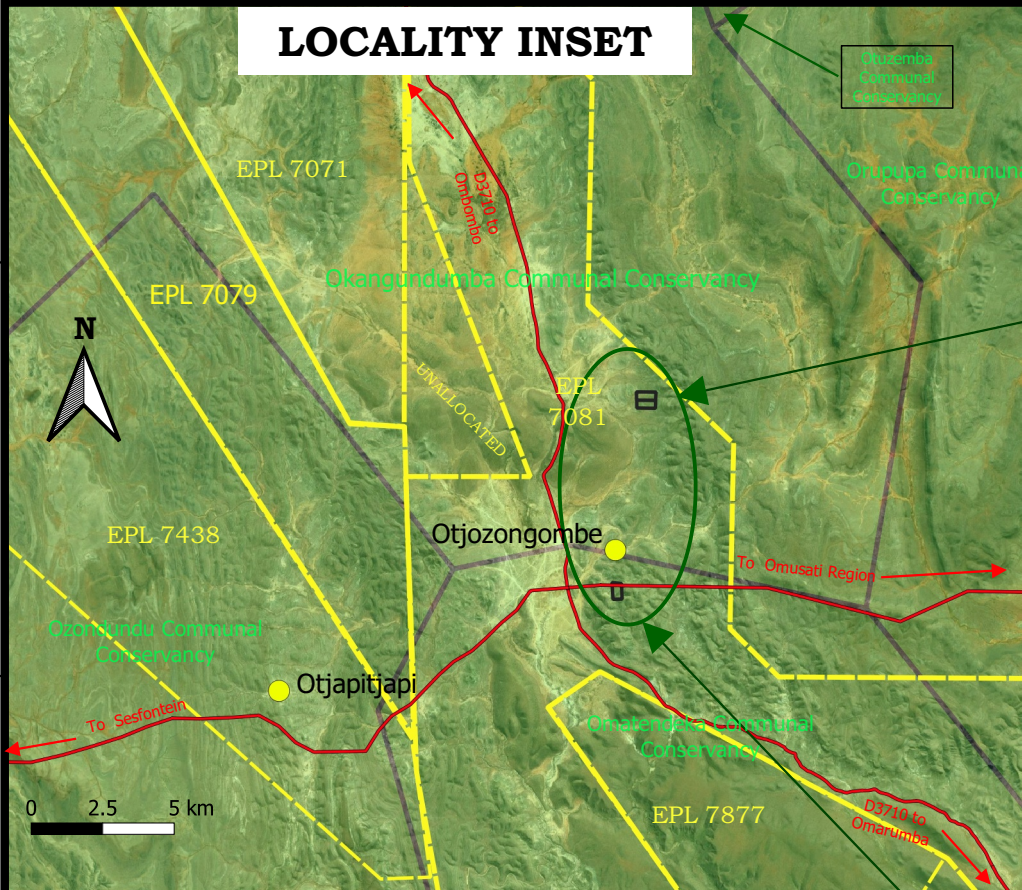

13.93°E

13.95°E

13.98°E

14.00°E

14.03°E

LOCALITY INSET

Locality Map For Mining Claims 70889, 70890 & 70891

18.78°S

18.80°S

18.82°S

18.78°S

18.80°S

18.82°S

Legend

- Mining Claim Boundary
- EPL Boundaries
- Village/ Settlement
- Communal Conservancies

13.93°E

13.95°E

13.98°E

14.00°E

14.03°E