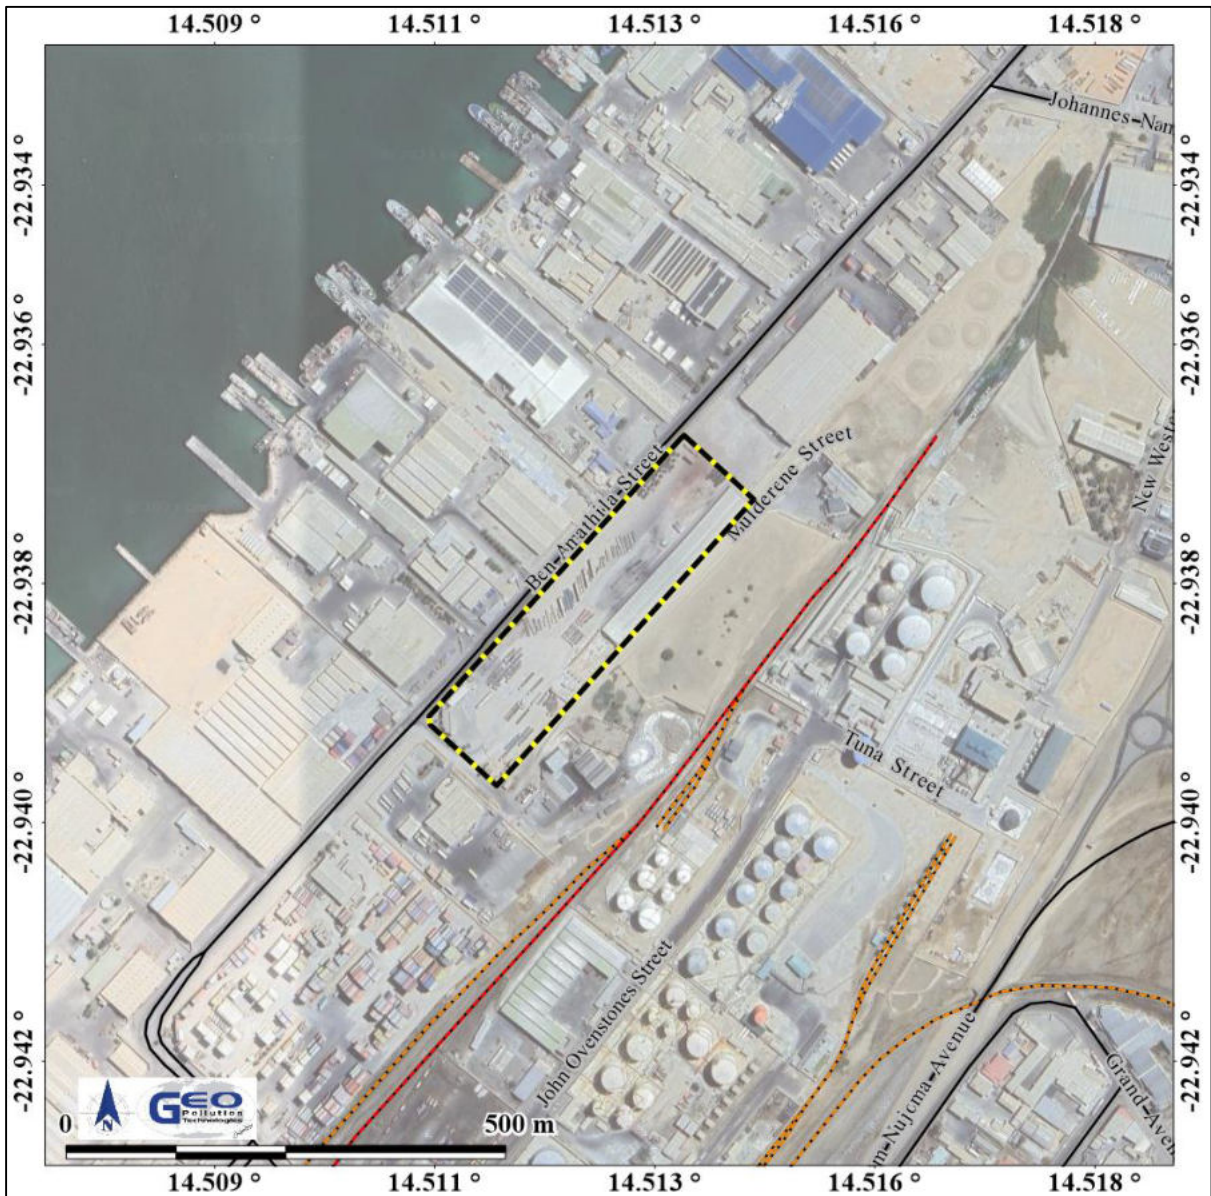

**Project Location – Wesbank Transport Erf 1754, Walvis Bay**

-  Project Location
-  Property Boundary
-  Trunk Roads
-  Other Roads
-  Country Boundary
-  Railway Lines