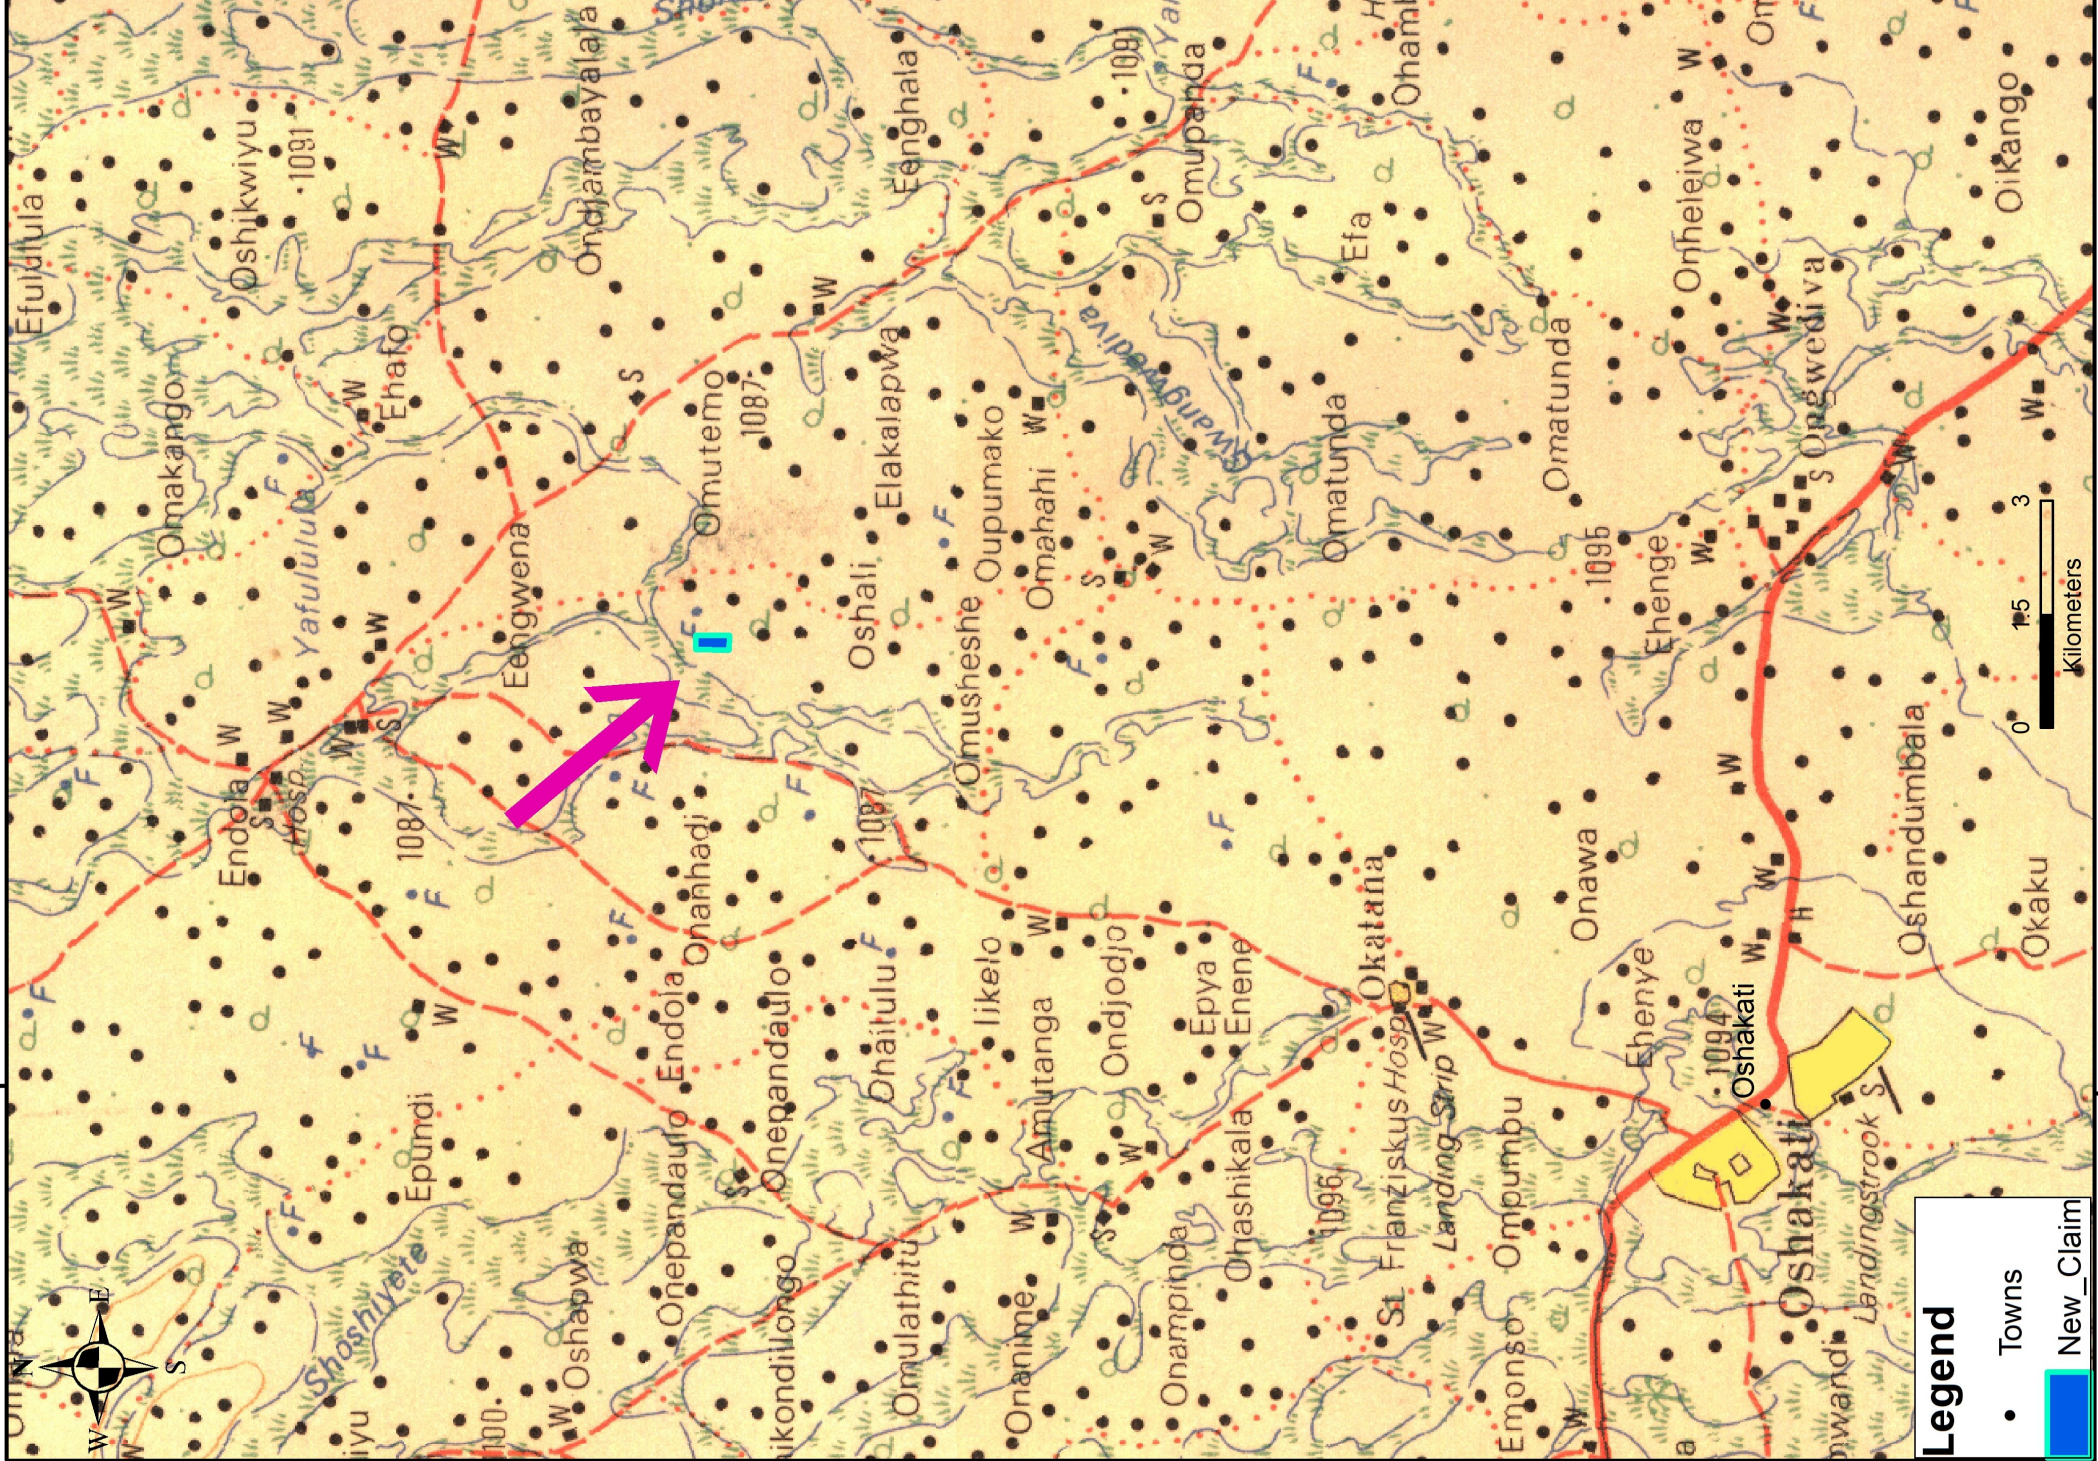

15°42'0"E

Legend

• Towns

■ New_Claim

0 1.5 3
Kilometers

17°42'0"S

17°42'0"S

15°42'0"E