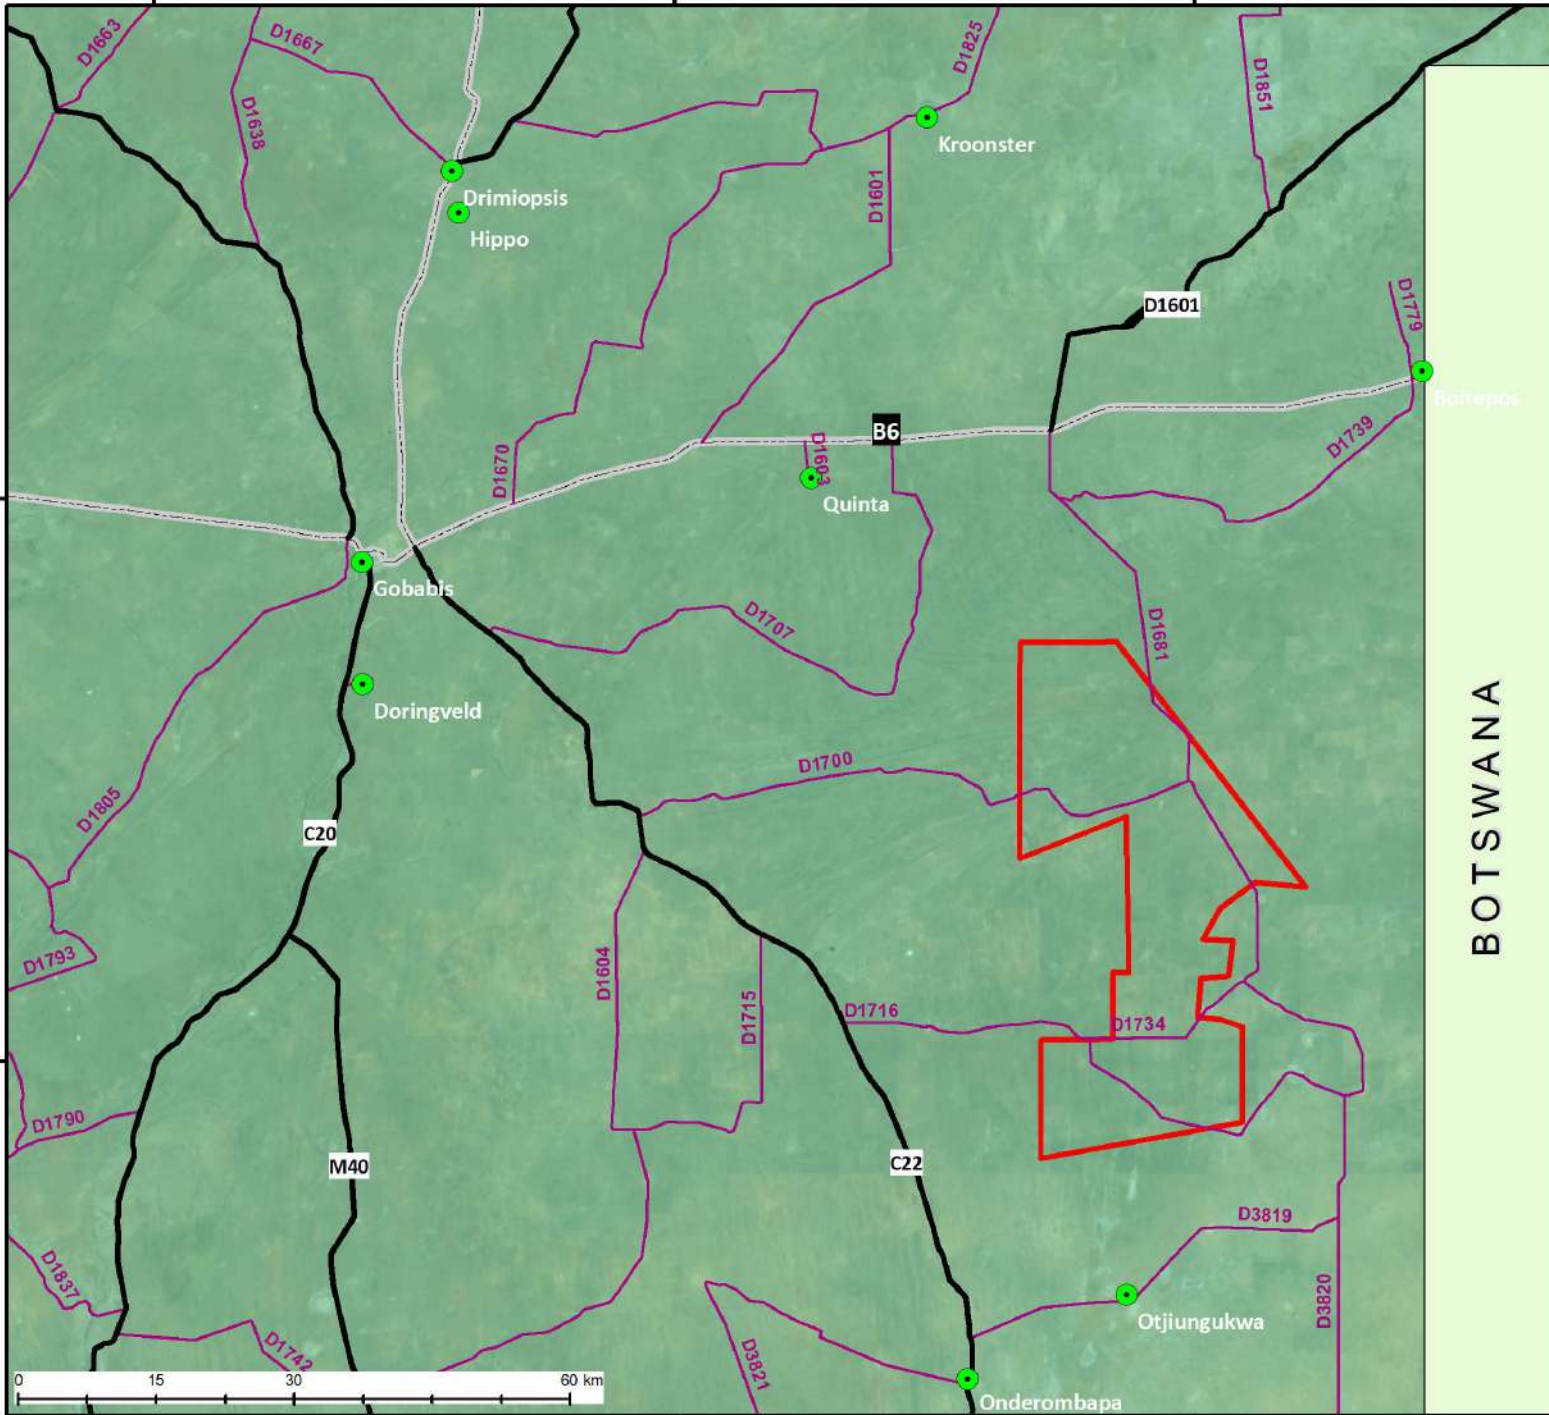

18°45'30"E

19°16'0"E

19°46'30"E

22°23'30"S

22°23'30"S

22°54'0"S

22°54'0"S

18°45'30"E

19°16'0"E

19°46'30"E

EPSG 4326
WGS 1984, 33S

Legend

- Town/Settlement
- Main road
- Trunk road
- District Road
- EPL - 7537
- Regional Boundaries

Longitude	19.720308
Latitude	-22.750267

BOTSWANA

Kuiseb Copper Company
EPL - 7537
Locality Map

ECC Document Reference
ECC - 113 - 309

Map Produced:
12.10.2020