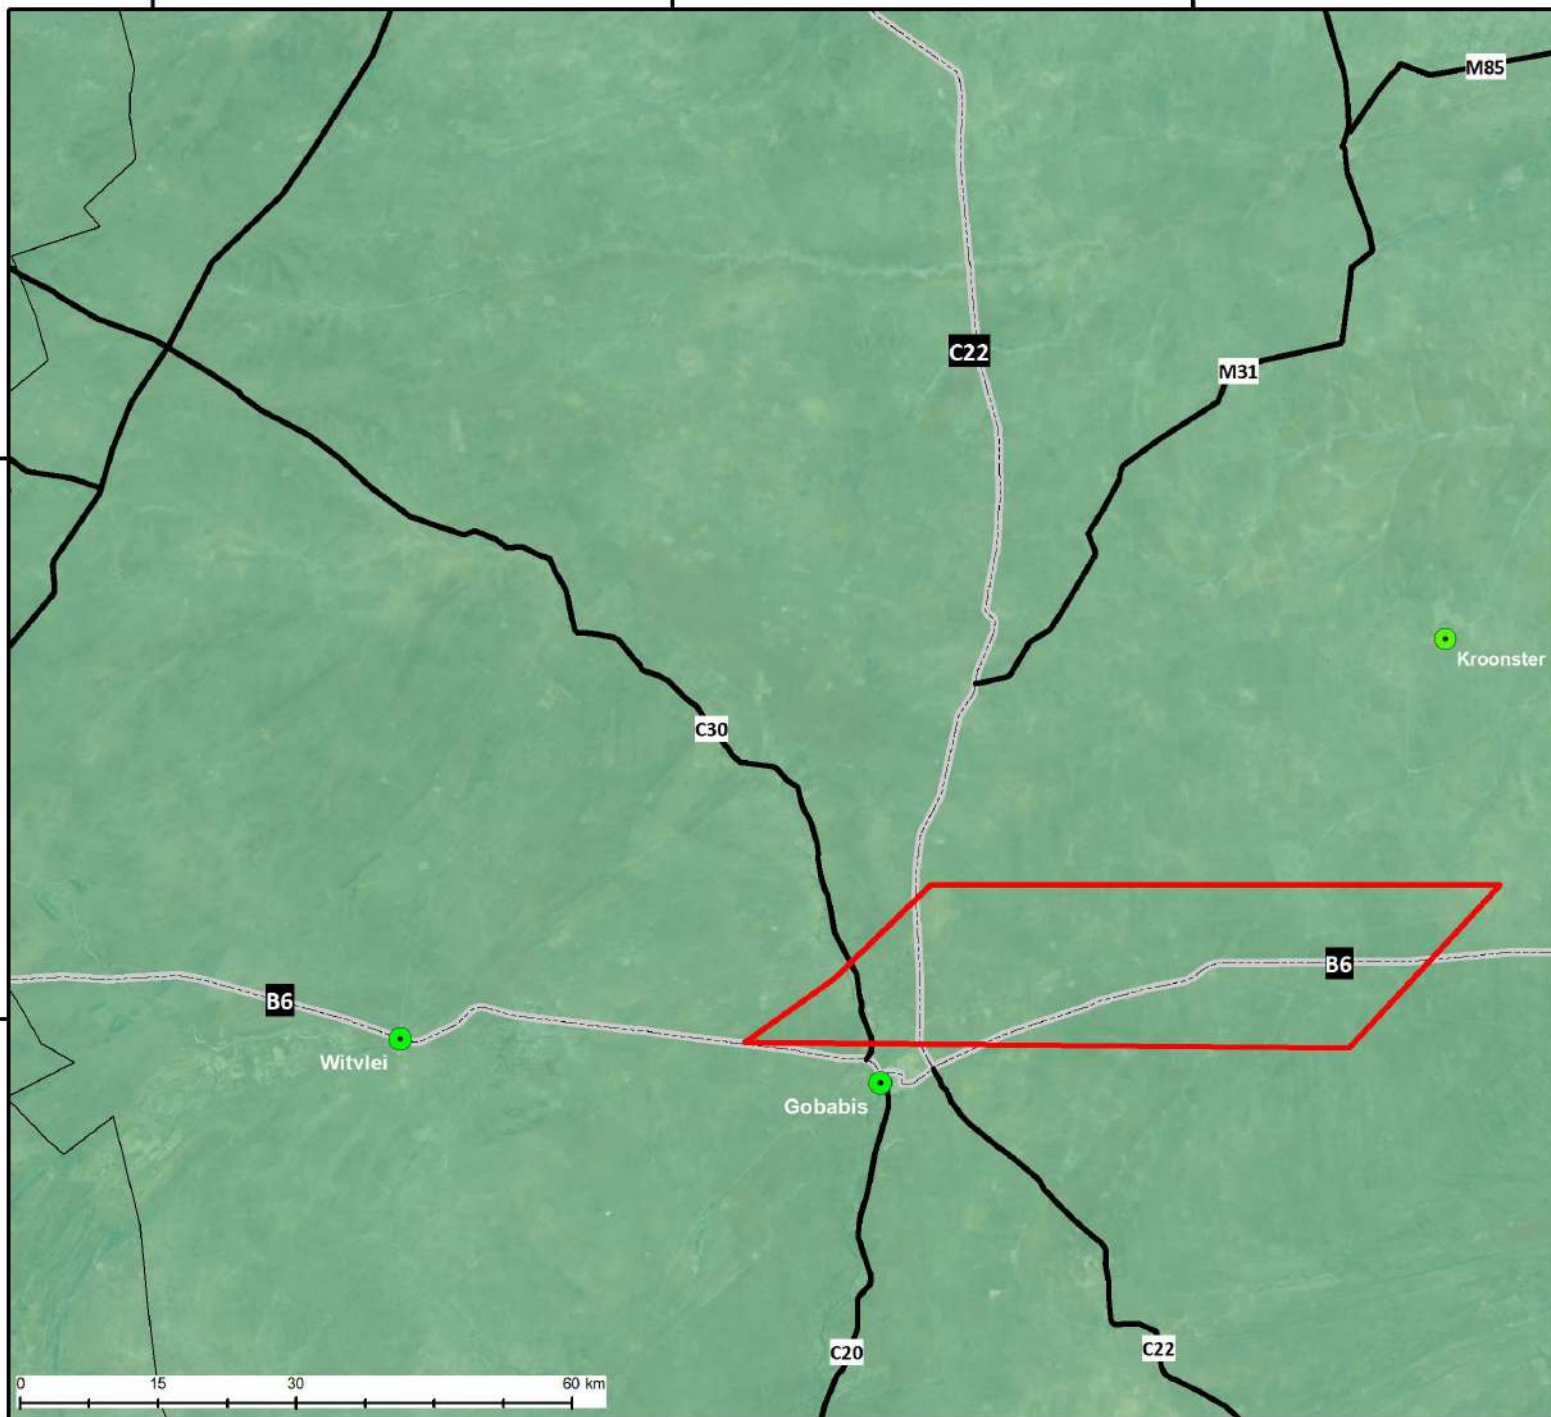

18°15'0"E

18°45'30"E

19°16'0"E

21°53'0"S

21°53'0"S

22°23'30"S

22°23'30"S

18°15'0"E

18°45'30"E

19°16'0"E

EPSG 4326
WGS 1984, 33S

Legend

- Town/Settlement
- Main road
- Trunk road
- EPL - 7540
- Regional Boundaries

Longitude	19.210351
Latitude	-22.343403

Kuiseb Copper Company
EPL - 7540
Locality Map

ECC Document Reference
ECC - 113 - 309

Map Produced:
12.10.2020