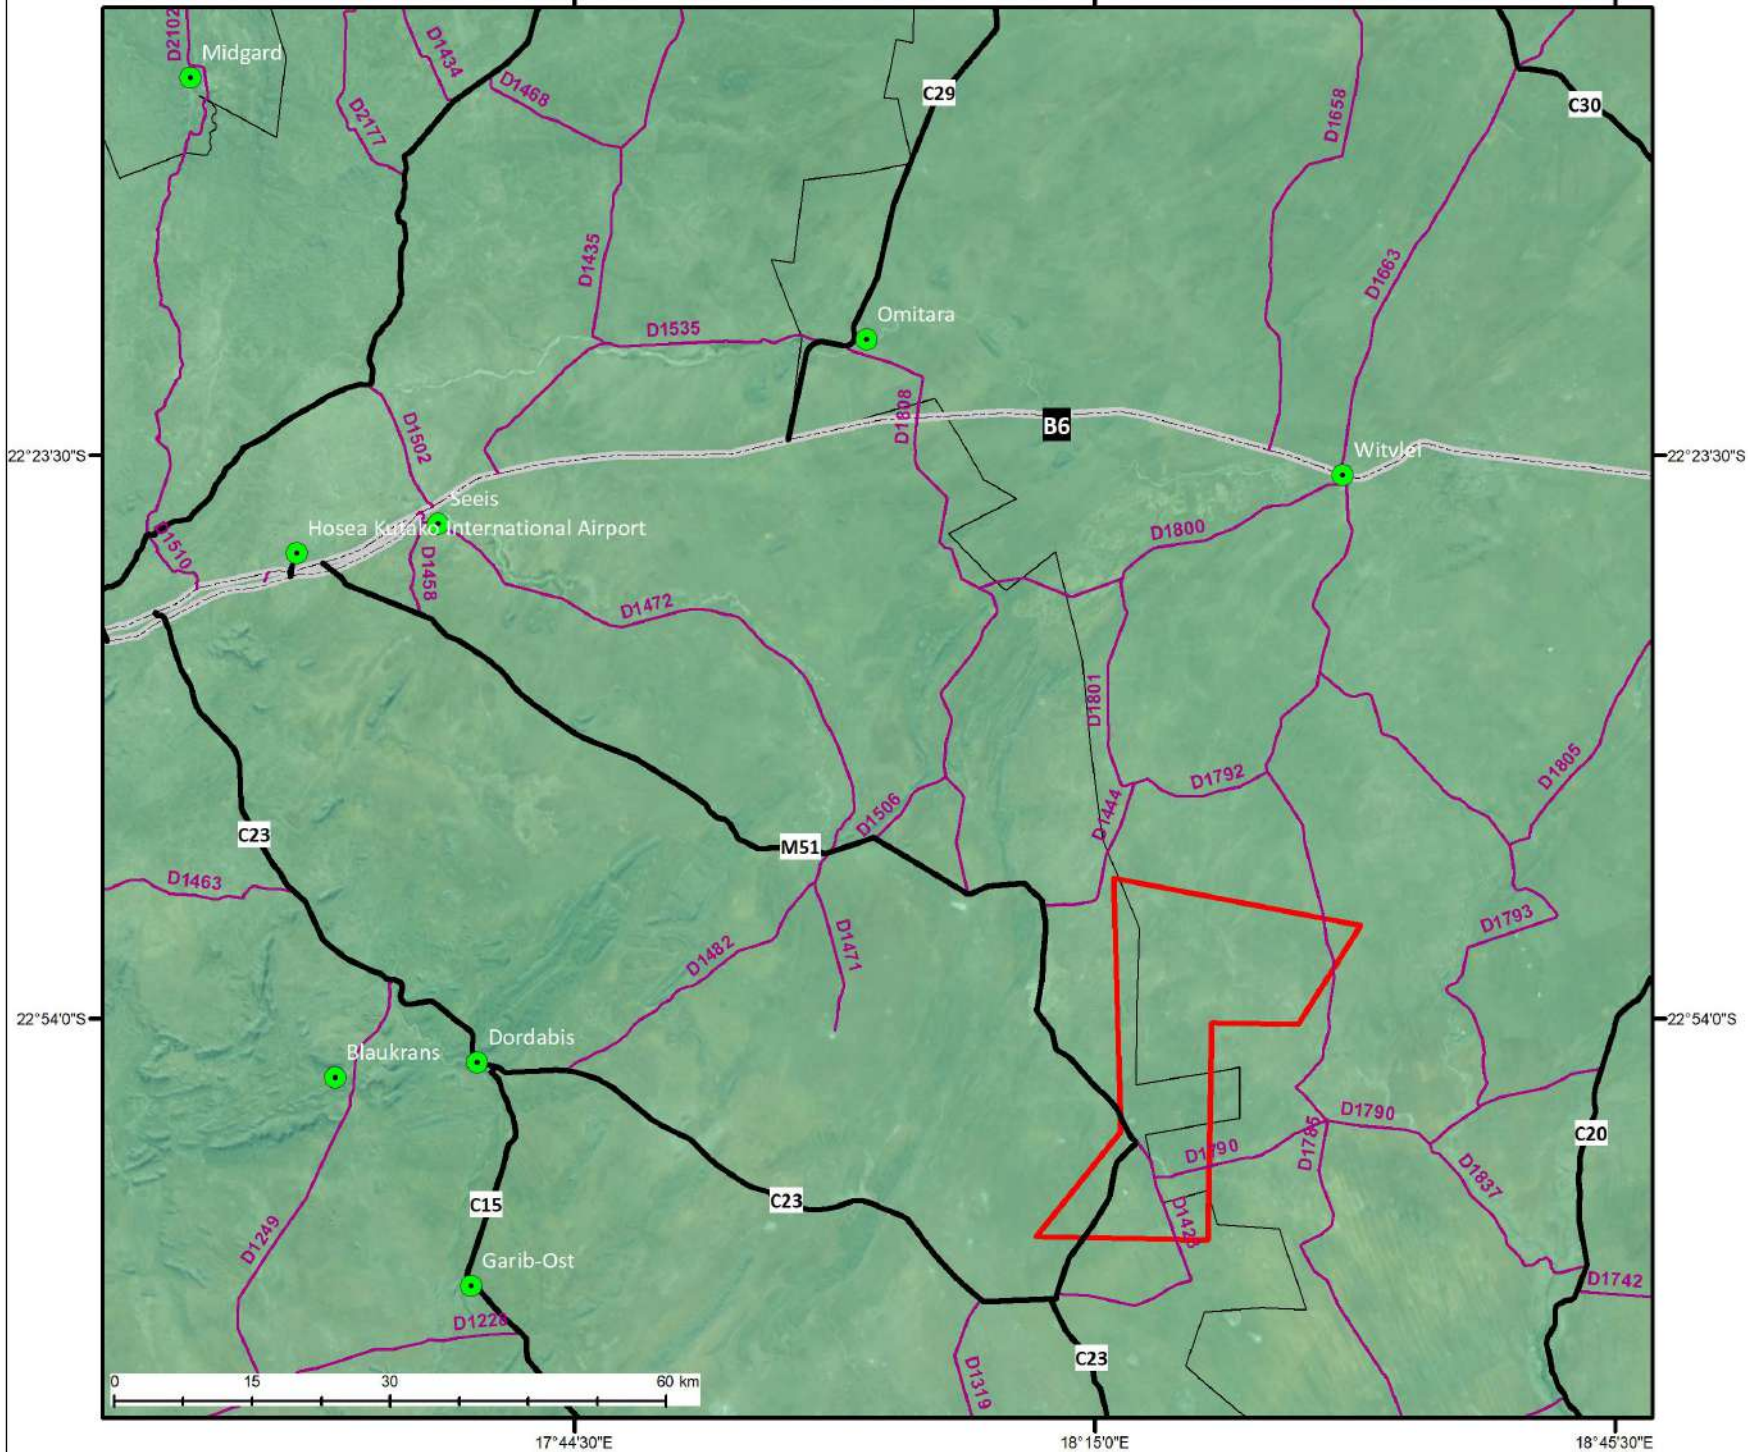

17°44'30"E

18°15'0"E

18°45'30"E

EPSG 4326
WGS 1984, 33S

Legend

Town/Settlement

Main road

Trunk road

District Road

EPL - 7543

Regional Boundaries

Longitude	18.339301
Latitude	-22.924739

Kuiseb Copper Company
EPL - 7543
Locality Map

ECC Document Reference
ECC - 113 - 309

Map Produced:
12.10.2020

17°44'30"E

18°15'0"E

18°45'30"E

22°23'30"S

22°23'30"S

22°54'0"S

22°54'0"S