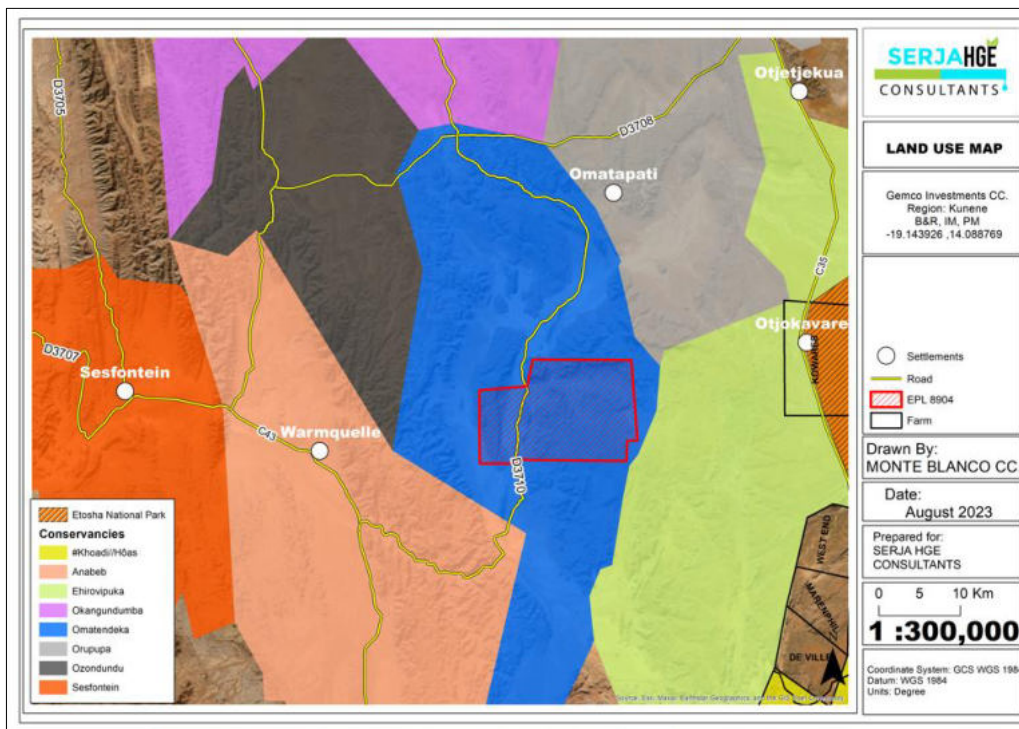

Locality Map of EPL-8904 located east of Sesfontein

Locality Map of EPL-8904 within the Omatendeka Conservancy

The GPS coordinates of the EPL

Point	GPS Coordinates	Point (continued)	GPS Coordinates
A	-19.0827 14.0585	E	-19.1975 14.0001
B	-19.0833 14.1672	F	-19.1166 13.9997
C	-19.1723 14.1628	G	-19.1122 14.0522
D	-19.1946 14.1618	Centre Coordinates	-19.1398 14.0975