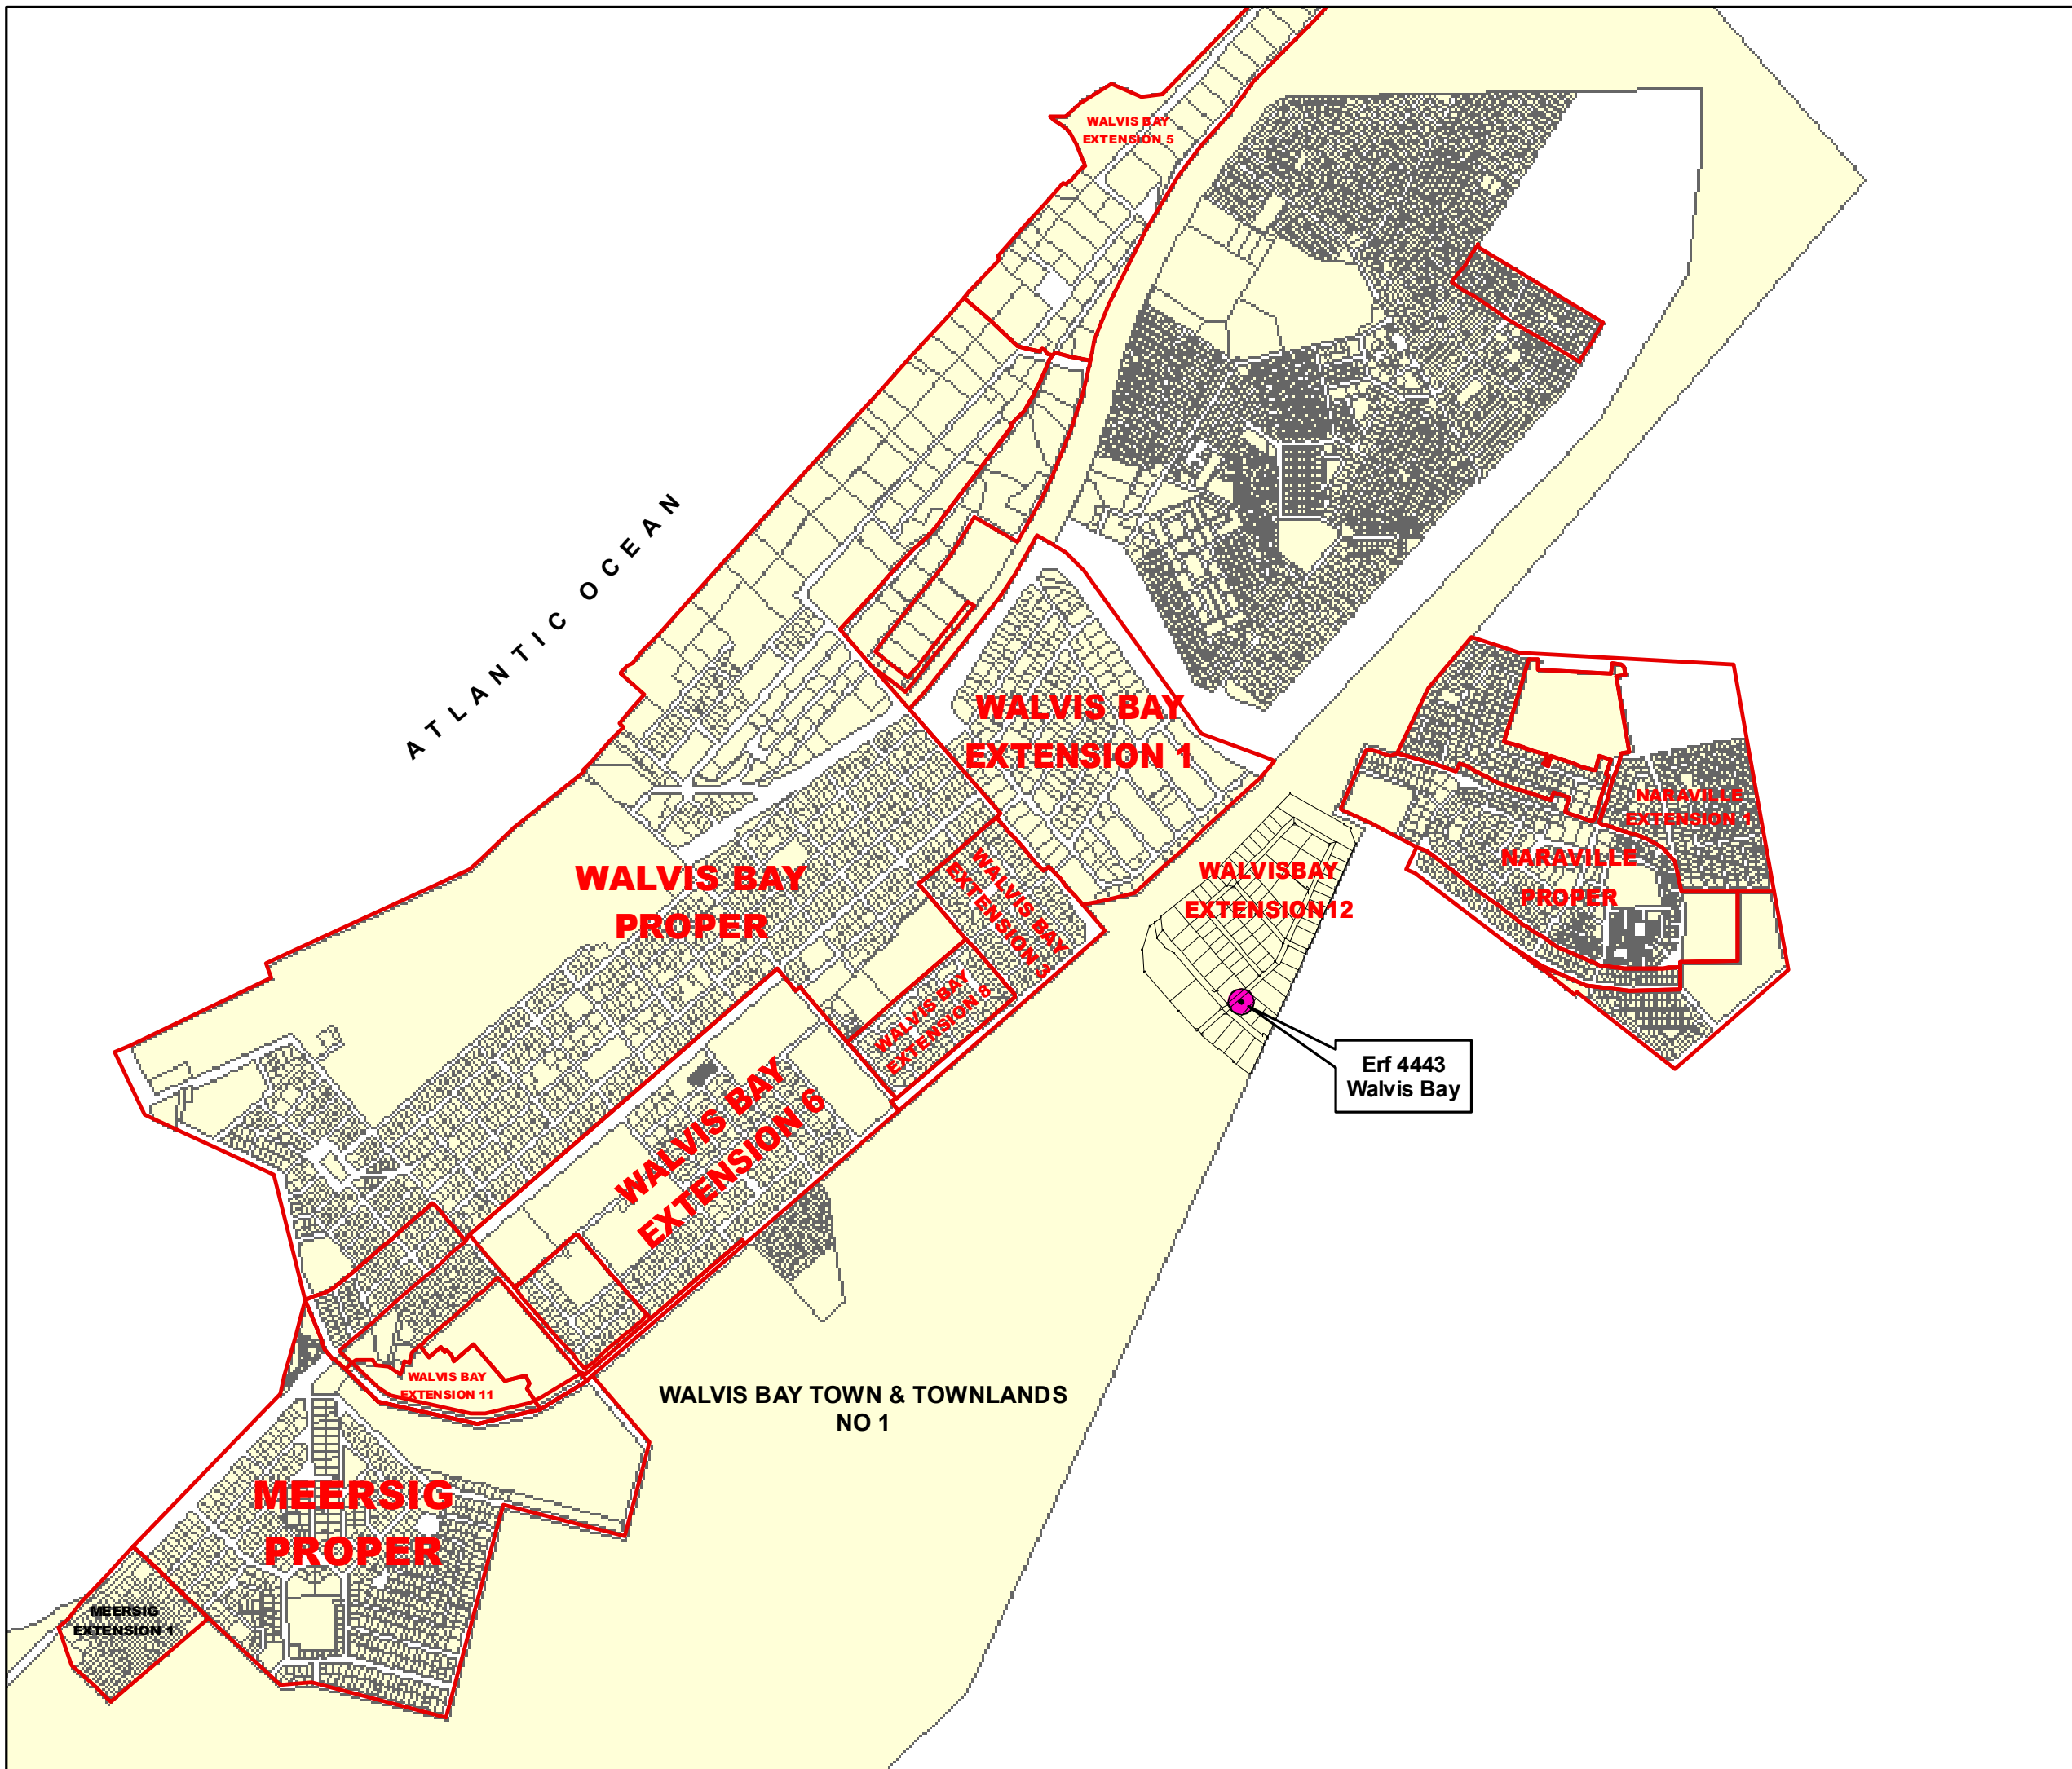

**MULTI CHOICE
BROADCASTING BASE
STATION
ERF 4443
WALVIS BAY**

Locality Map

NOTES:
The copyright of this drawing is reserved

PREPARED BY:

P O BOX 11929
Klein Windhoek
WINDHOEK
TEL: 061-300820
TELEFAX: 061-401294

SURVEY: _____ DATE: April 2013

DESIGN: _____ DATE: April 2013

DRAWN: _____ DATE: April 2013

DRAWING NO: WVS_4443_Locality

SCALE 0 100 200 400 600 800 Meters
1 : 25 000