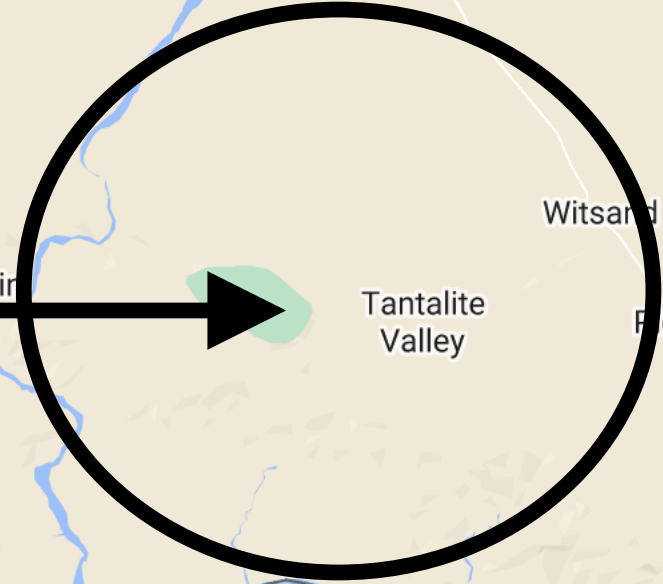

GPS Coordinates for the Namibia Tantalite Mine site: 22°42'35.09" S 18°45'52.78" E

Search Google Maps

Restaurants

Hotels

Things to do

Museums

Transit

Pharmacies

This area

33°

Light traffic in this area

Typical conditions

Sandfontein

Tantalite Valley

Google