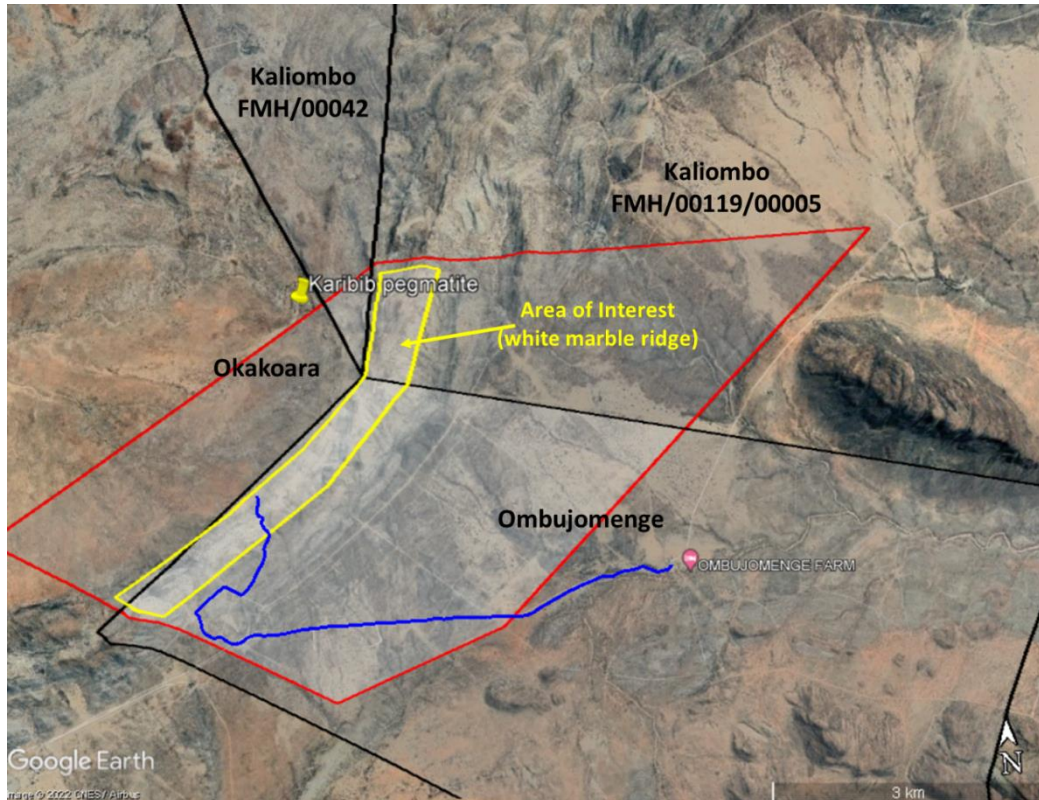

Naris Mineral Resources: Application for ECC - EPL 7241 in the Erongo Region

Project Site Area (map) with clear coordinates

GPS Coordinates of EPL 7241

EPL 7241	Approximate GPS Coordinates boundaries
Point A	22°1'29" S 16°2'37" E
Point B	22°0'05" S 16°5'11" E
Point C	22°0'02" S 16°8'16" E
Point D	22°2'13" S 16°5'46" E
Point E	22°2'36" S 16°4'40" E

Please refer to the locality maps below and next page

The location of EPL 7241, found about 20 km east-southeast of Karibib in the Erongo Region

Naris Mineral Resources: Application for ECC - EPL 7241 in the Erongo Region

Project Site Area (map) with clear coordinates

The extent of EPL 7241, covering Portion 2 of Farm Okakoara No.43, Portion 5 of Farm Kaliombo No. 119, Portion A of Farm Kaliombo No.42, and Portion C of Farm Ombujomenge No. 39

The location of EPL 7241 and the area being targeted by the present exploration programme.