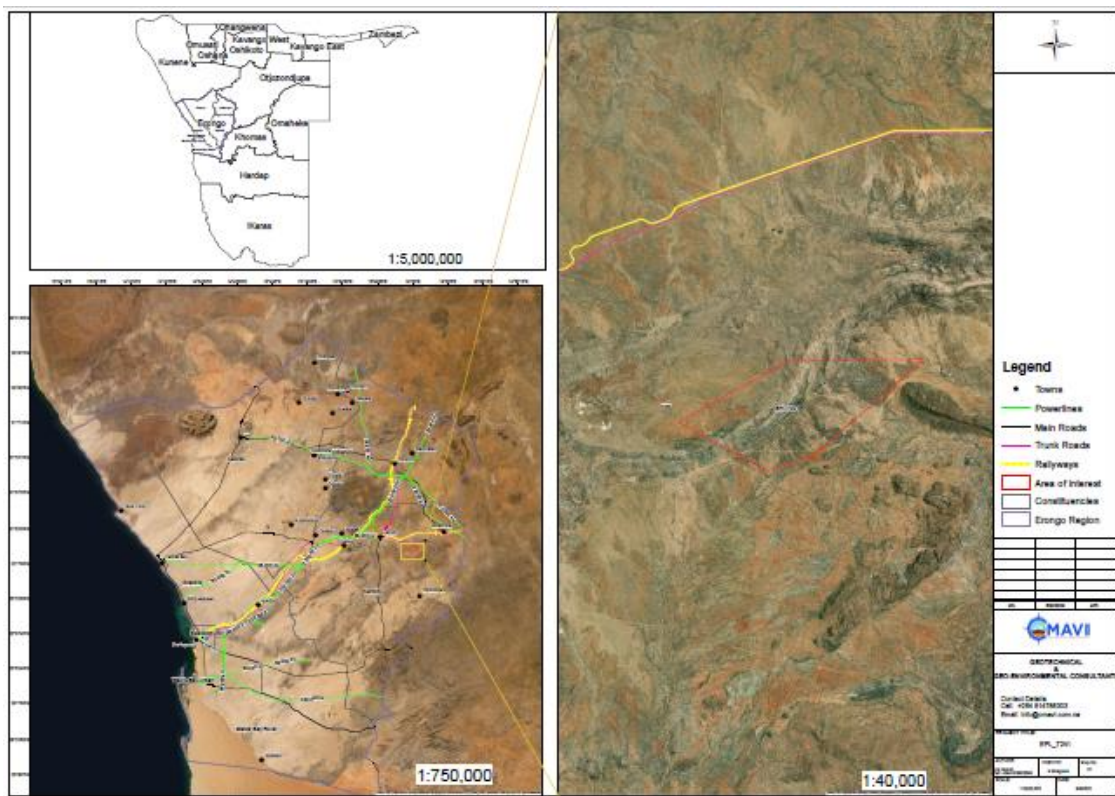

Naris Mineral Resources: Application for ECC - EPL 7241 in the Erongo Region

Project Site Area (map) with clear coordinates

GPS Coordinates of EPL 7241

EPL 7241	Approximate GPS Coordinates boundaries
Point A	22°1'29" S 16°2'37" E
Point B	22°0'05" S 16°5'11" E
Point C	22°0'02" S 16°8'16" E
Point D	22°2'13" S 16°5'46" E
Point E	22°2'36" S 16°4'40" E

Please refer to the locality maps below and next page

The location of EPL 7241, found about 20 km east-southeast of Karibib in the Erongo Region

Naris Mineral Resources: Application for ECC - EPL 7241 in the Erongo Region

Project Site Area (map) with clear coordinates

The extent of EPL 7241, covering Portion 2 of Farm Okakoara No.43, Portion 5 of Farm Kaliombo No. 119, Portion A of Farm Kaliombo No.42, and Portion C of Farm Ombujomenge No. 39

The location of EPL 7241 and the area being targeted by the present exploration programme.