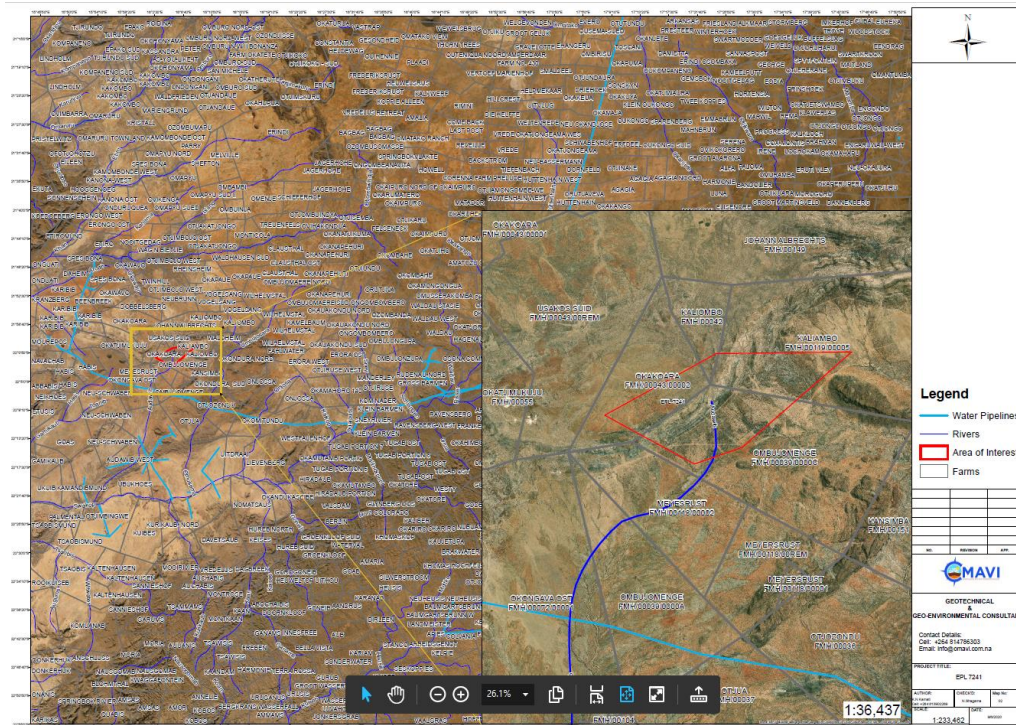

Naris Mineral Resources: Application for ECC - EPL 7241 in the Erongo Region

Project Site Area (map) with clear coordinates

GPS Coordinates of EPL 7241

EPL 7241	Approximate GPS Coordinates boundaries
Point A	22°1'29" S 16°2'37" E
Point B	22°0'05" S 16°5'11" E
Point C	22°0'02" S 16°8'16" E
Point D	22°2'13" S 16°5'46" E
Point E	22°2'36" S 16°4'40" E

Please refer to the locality maps below and next page

The location of EPL 7241, found about 20 km east-southeast of Karibib in the Erongo Region

Naris Mineral Resources: Application for ECC - EPL 7241 in the Erongo Region

Project Site Area (map) with clear coordinates

The extent of EPL 7241, covering Portion 2 of Farm Okakoara No.43, Portion 5 of Farm Kaliombo No. 119, Portion A of Farm Kaliombo No.42, and Portion C of Farm Ombujomenge No. 39

The location of EPL 7241 and the area being targeted by the present exploration programme.