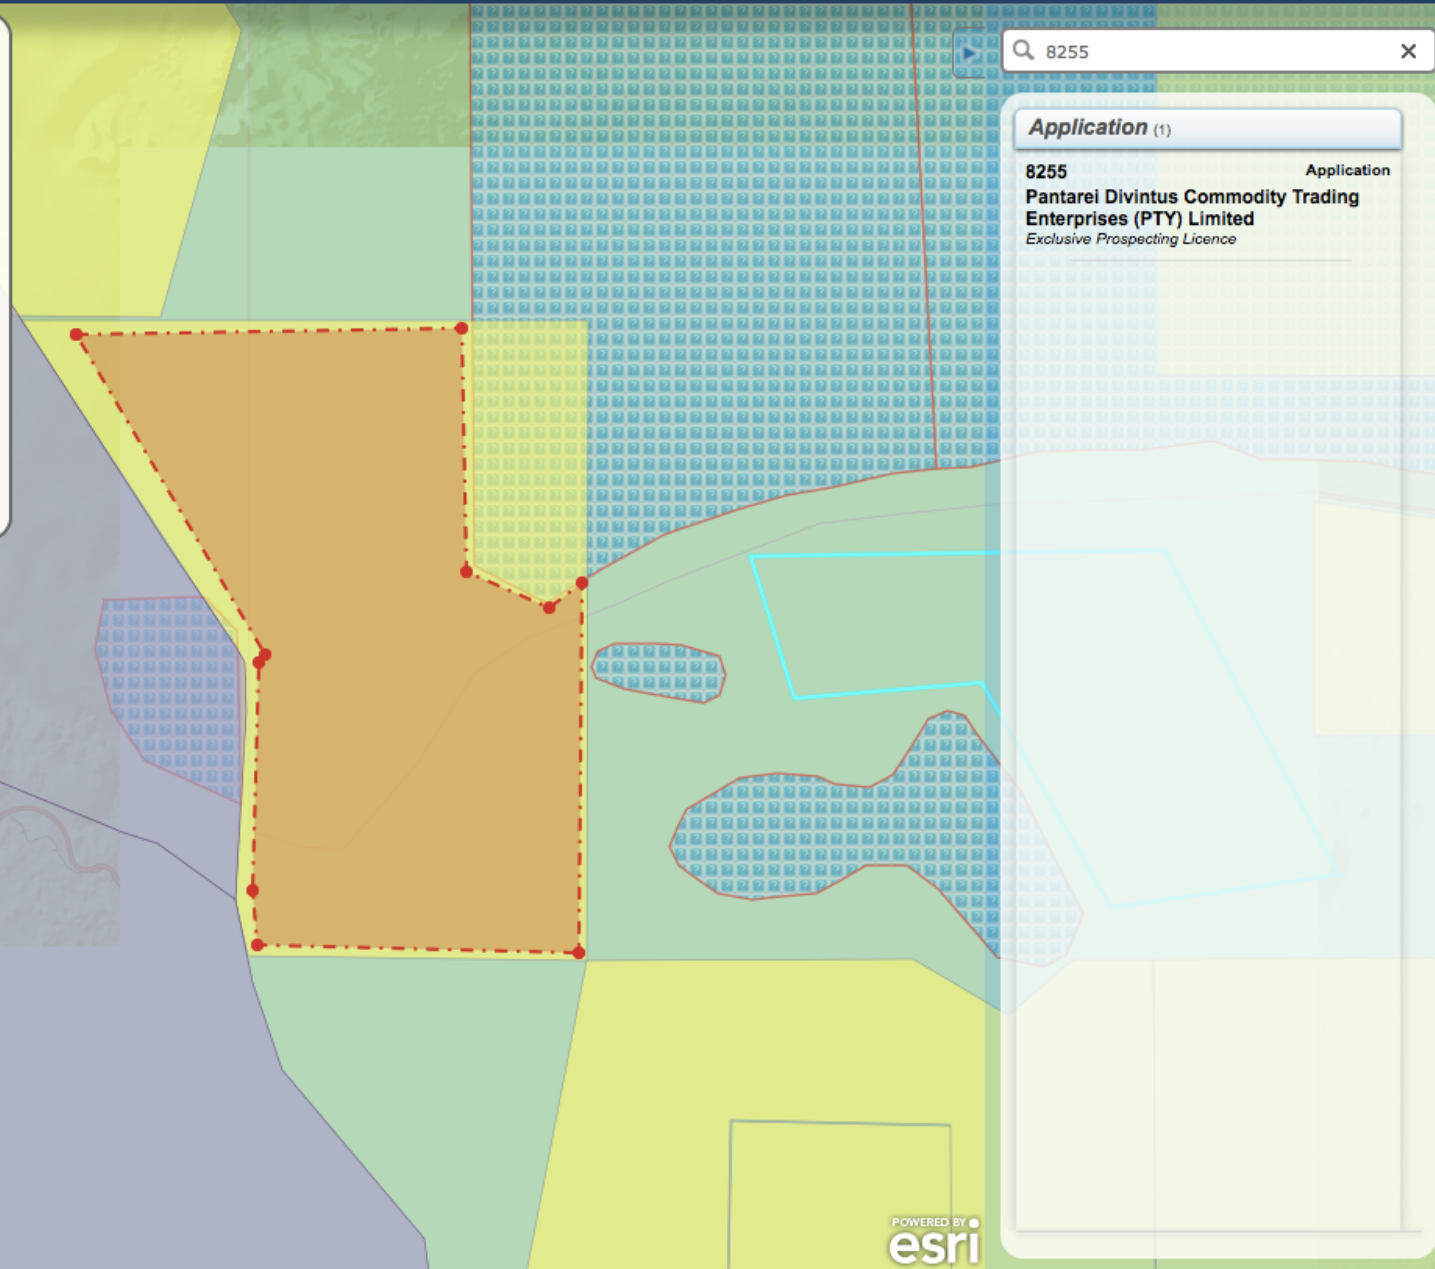

Enter Coordinates 378.4470 km² ▾ Schwarzzeck ▾

Latitude		4mi		Longitude		DMS		
26°	30'	20"	S	15°	16'	29"	E	?
26°	30'	10"	S	15°	26'	40"	E	?
26°	35'	56"	S	15°	26'	46"	E	?
26°	36'	47"	S	15°	28'	57"	E	?
26°	36'	11"	S	15°	29'	50"	E	?
26°	44'	56"	S	15°	29'	46"	E	?
26°	44'	44"	S	15°	21'	15"	E	?
26°	43'	27"	S	15°	21'	08"	E	?
26°	38'	04"	S	15°	21'	18"	E	?
26°	37'	53"	S	15°	21'	28"	E	?

8255

Application (1)

8255 Application
Pantarei Divintus Commodity Trading Enterprises (PTY) Limited
Exclusive Prospecting Licence

- Active**
 - Mining Licences
 - Mining Claims
 - Mineral Deposit Retention Licences
 - Exclusive Prospecting Licences
 - Reconnaissance Licences
 - Exclusive Reconnaissance Licences
- Applications**
- Administration**
 - Withdrawn Areas
 - Environmentally Sensitive Areas
- Farms**
- Geology**
- Mineral Occurrences**
- Satellite Imagery**

26°36'09" S 15°32'41" E