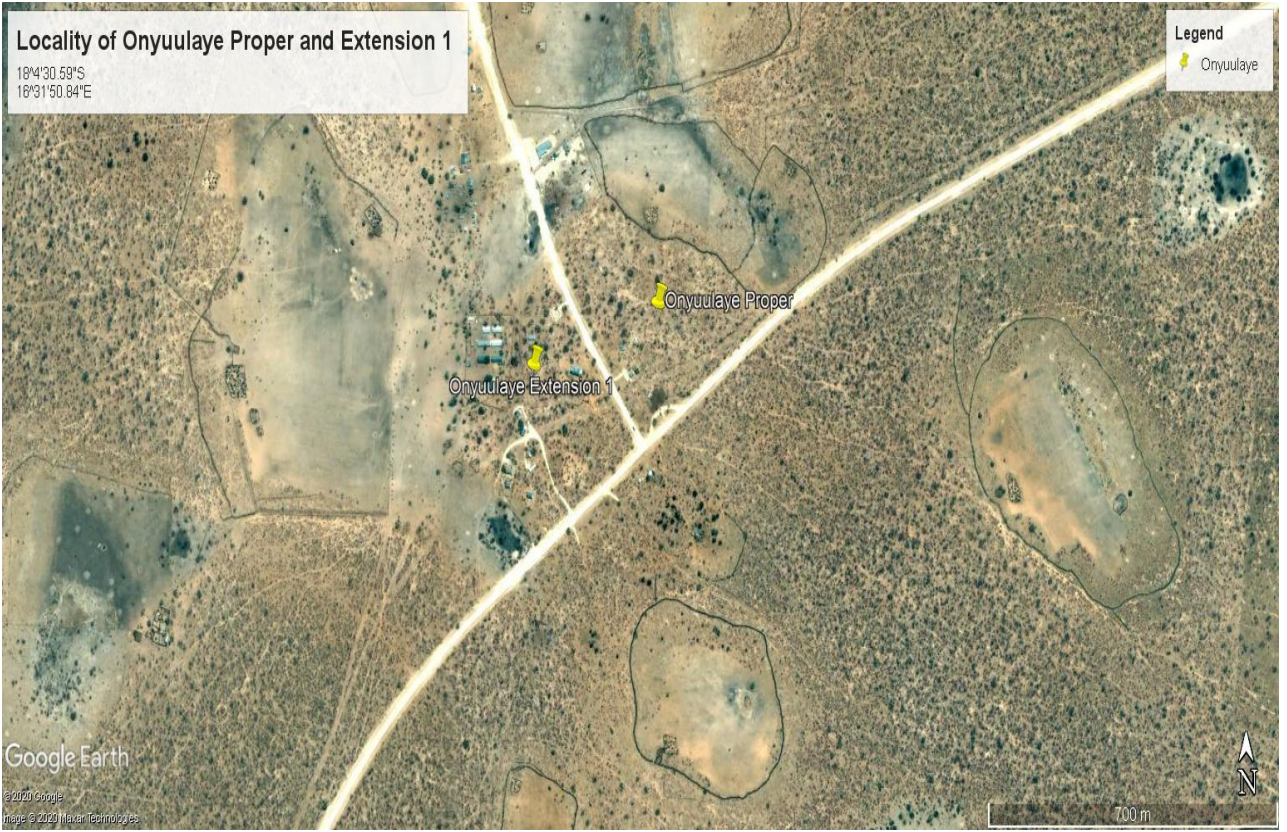

Locality of Onyuulaye Proper and Extension 1

18°4'30.59"S
18°31'50.84"E

Legend
Onyuulaye

Google Earth

© 2020 Google
Image © 2020 Maxar Technologies

700 m