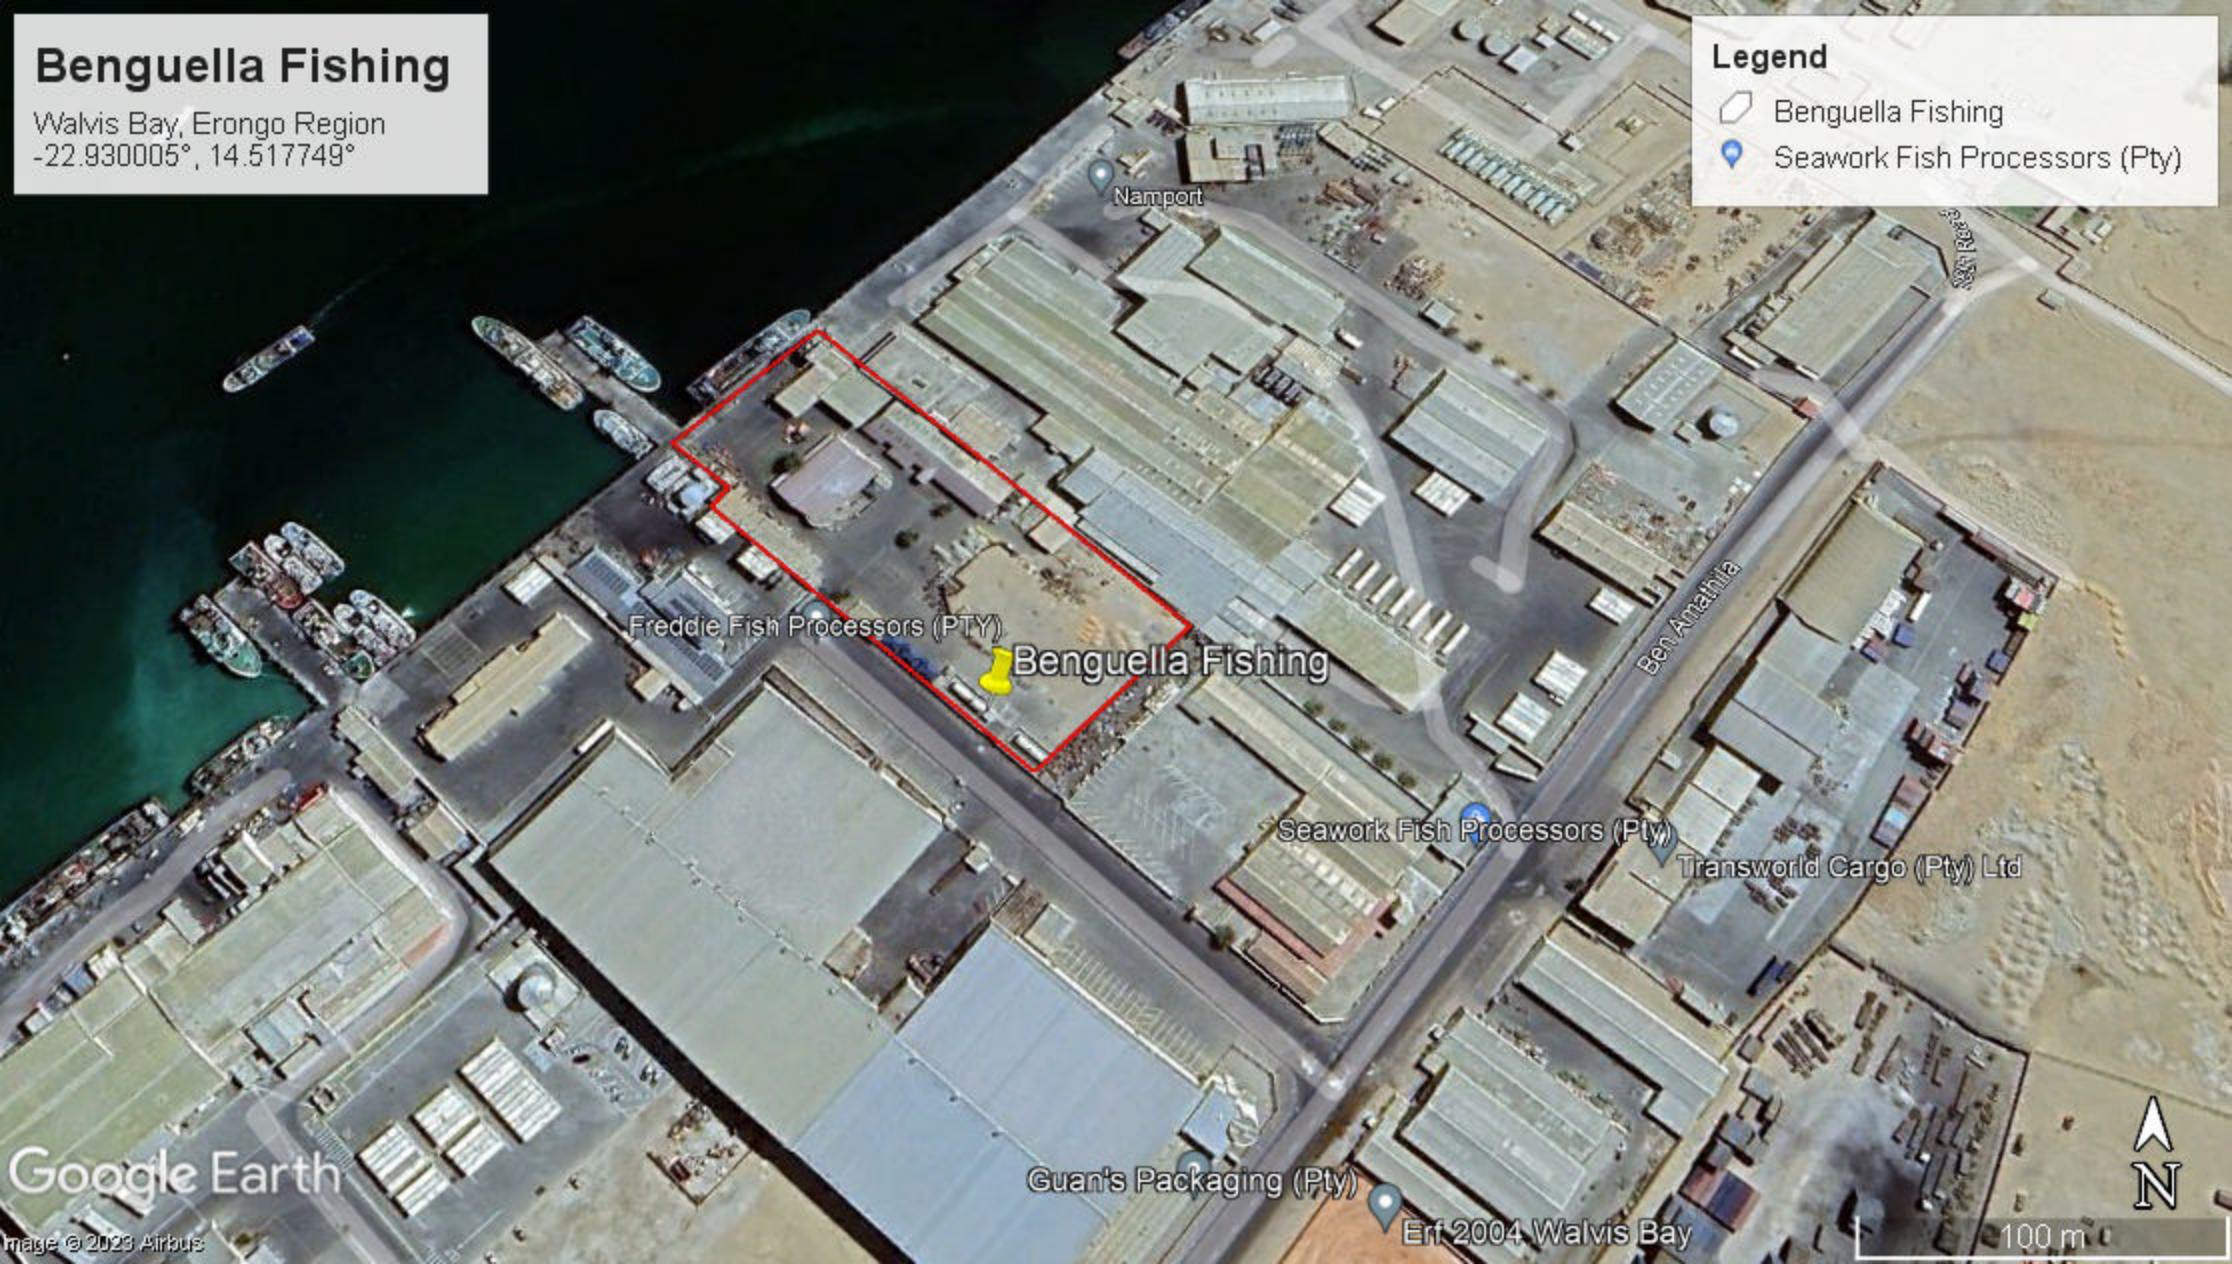

Benguella Fishing

Walvis Bay, Erongo Region
-22.930005°, 14.517749°

Legend

-  Benguella Fishing
-  Seawork Fish Processors (Pty)

Freddie Fish Processors (PTY)

Benguella Fishing

Seawork Fish Processors (Pty)

Transworld Cargo (Pty) Ltd

Guan's Packaging (Pty)

Erf 2004 Walvis Bay

Google Earth

Image © 2023 Airbus

100 m