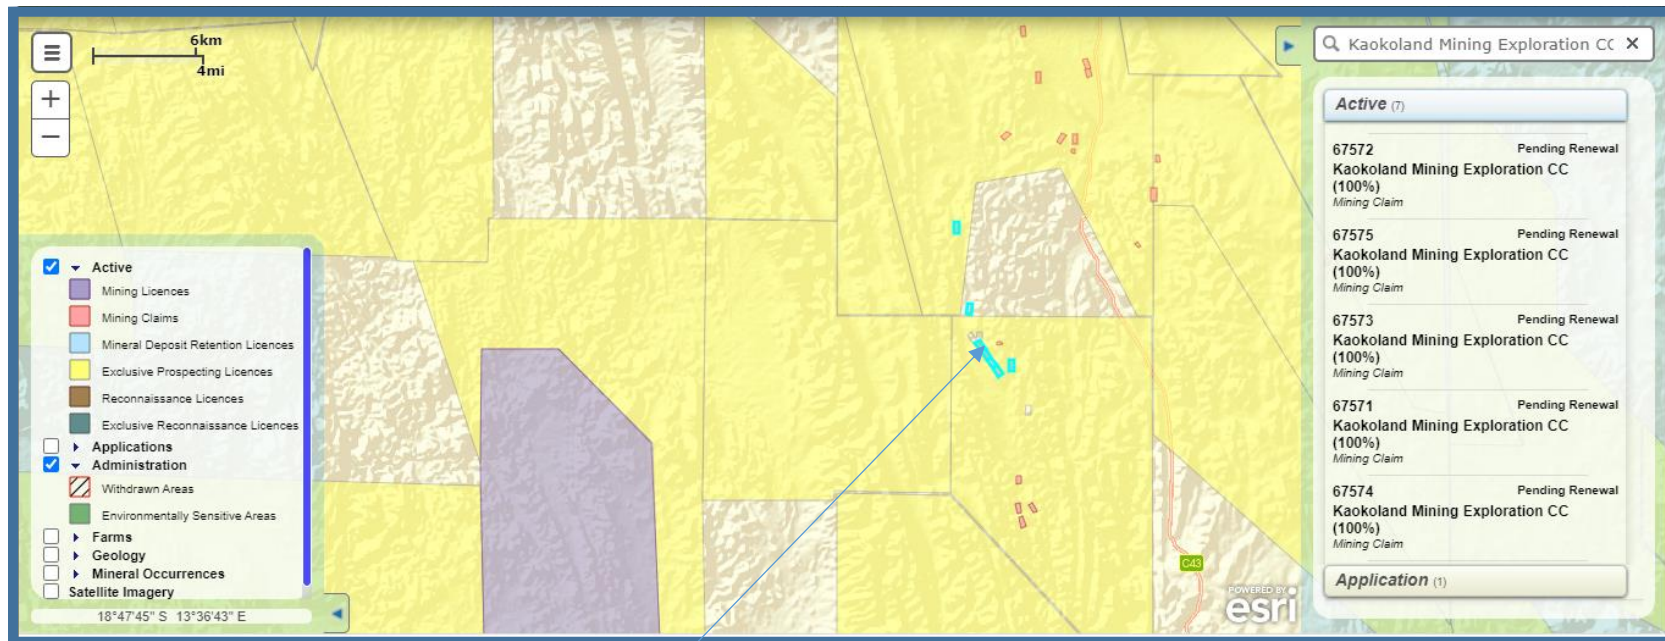

PROJECT LOCATION

Figure 1: Location of the 7 mining claims; 67569 – 67575, situated at Otwani, Opuwo Rural Constituency, Kunene Region, Namibia (MME Portal, 2020). GPS COORDINATES: -18.539139 lat, 13.621801 long.