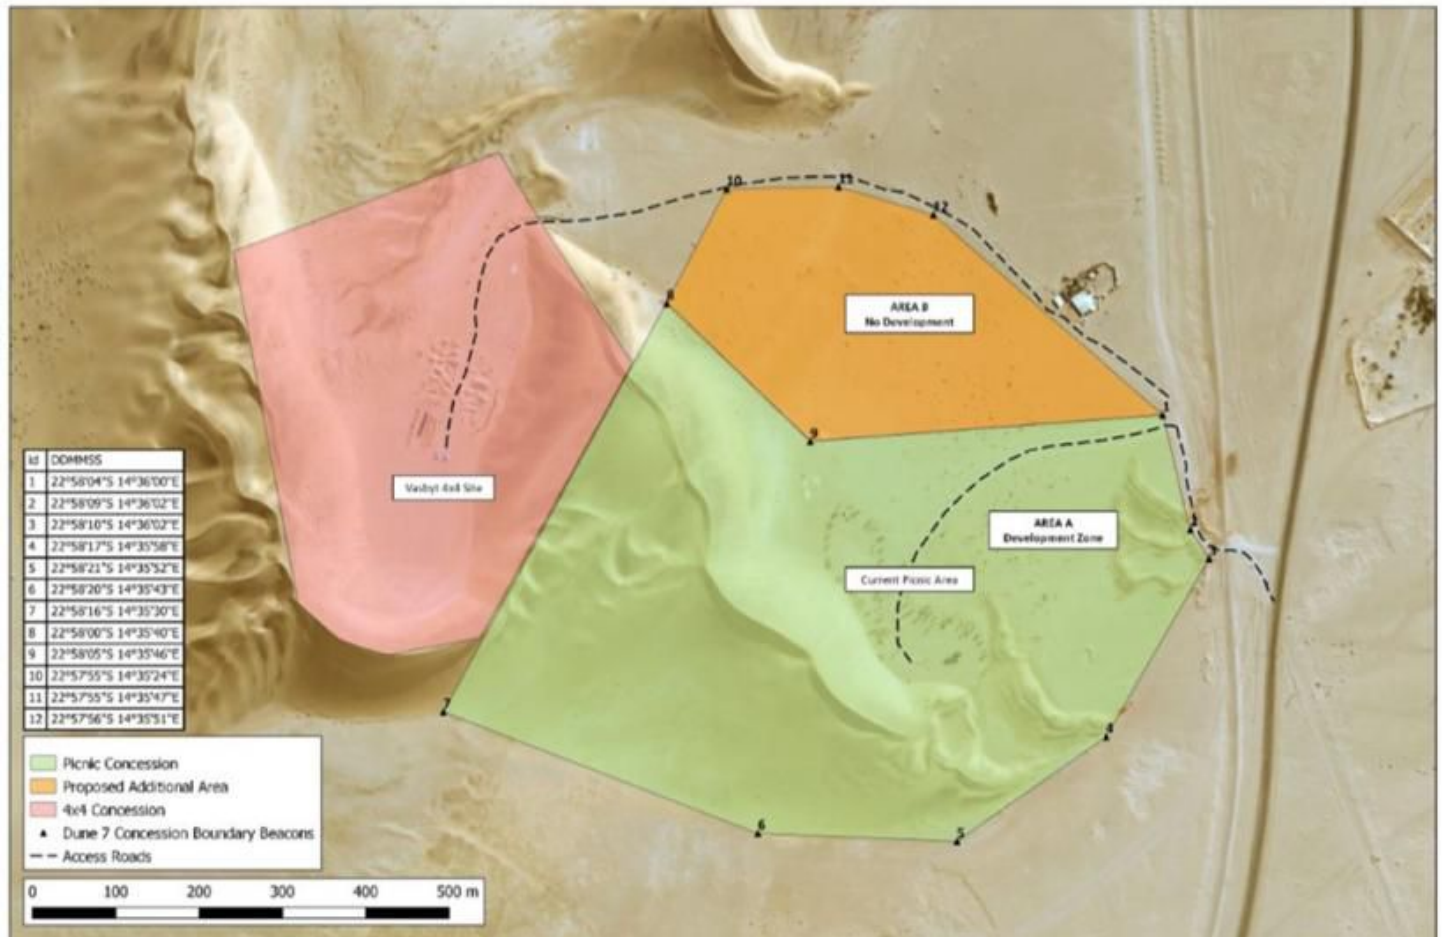

### 1. CONCESSION AREA

1. The narrative description of the Concession Area is as follows:

- 1.1. The Dune 7 Concession is at the southernmost end of Dorob National Park and lies 8 km from the town of Walvis Bay off the C14 road.

Map 1: Overview of the Concession Area

Dune 7 Concessions

## Dune 7 Concessions