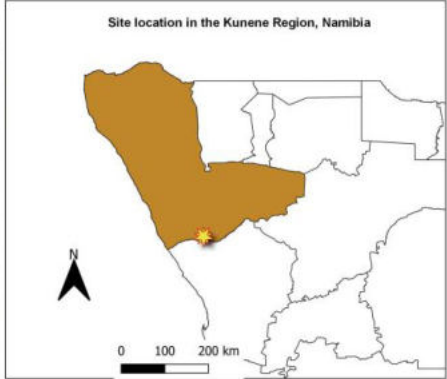

Location of site relative to the Kunene Region, Namibia

Consultant: Namib - Enviro Consultants

Latitude: -20.247778
Longitude: 14.576667

☀ Mining Claims
■ Kunene
□ Regions
Bing Satellite

Design by: WSN
2023 - 06 - 25