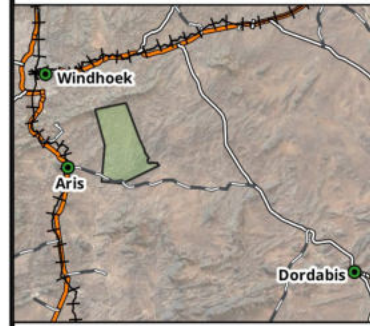

16.95 17.00 17.05 17.10 17.15 17.20 17.25 17.30 17.35 17.40 17.45 17.50

-22.55
-22.60
-22.65
-22.70
-22.75
-22.80
-22.85
-22.90

16.95 17.00 17.05 17.10 17.15 17.20 17.25 17.30 17.35 17.40 17.45 17.50

Legend

- Towns
- ++++ Railway
- Trunk road
- Main road
- - - District road
- Game ranch boundary

Site coordinates:
 Latitude: -22.714341
 Longitude: 17.230512
 EPSG:4326 WGS 84
 Scale 1:250,000

Reference: ECC/121/455
 Cartography: J le Roux 09/2023