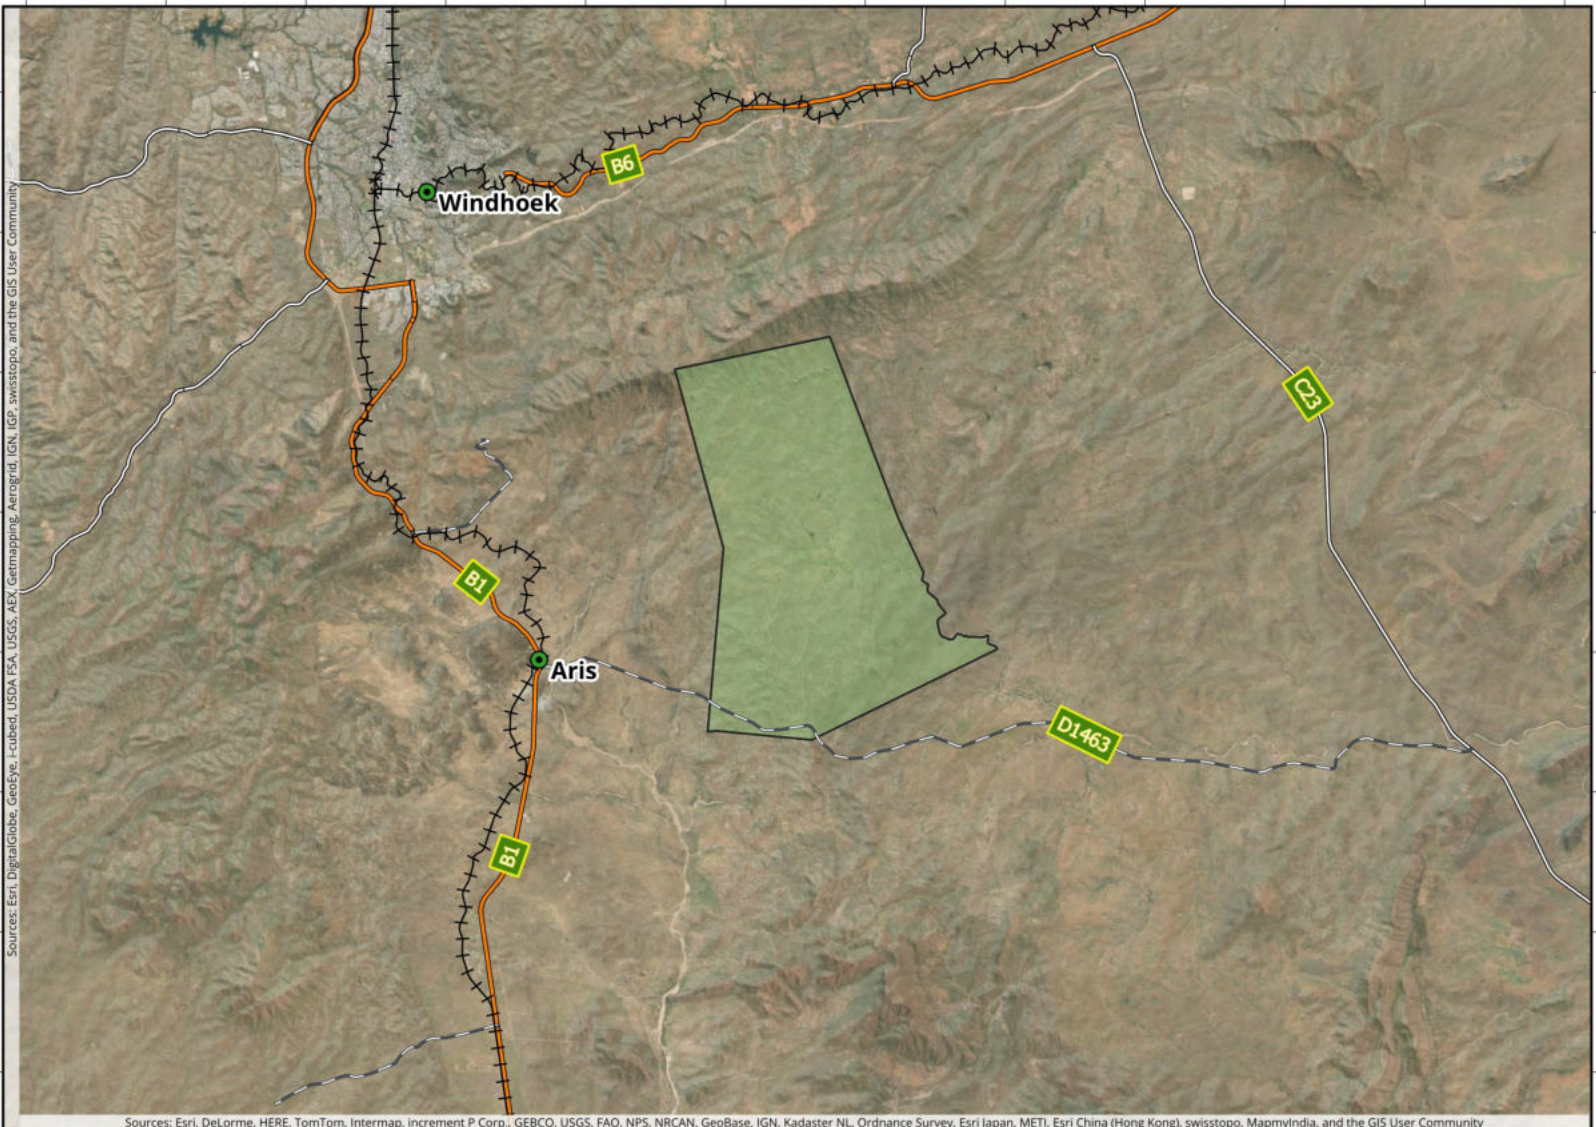

16.95 17.00 17.05 17.10 17.15 17.20 17.25 17.30 17.35 17.40 17.45 17.50

-22.55
-22.60
-22.65
-22.70
-22.75
-22.80
-22.85
-22.90

16.95 17.00 17.05 17.10 17.15 17.20 17.25 17.30 17.35 17.40 17.45 17.50

Legend

- Towns
- ++++ Railway
- Trunk road
- Main road
- - - District road
- Game ranch boundary

Site coordinates:
 Latitude: -22.714341
 Longitude: 17.230512
 EPSG:4326 WGS 84
 Scale 1:250,000

Reference: ECC/121/455
 Cartography: J le Roux 09/2023