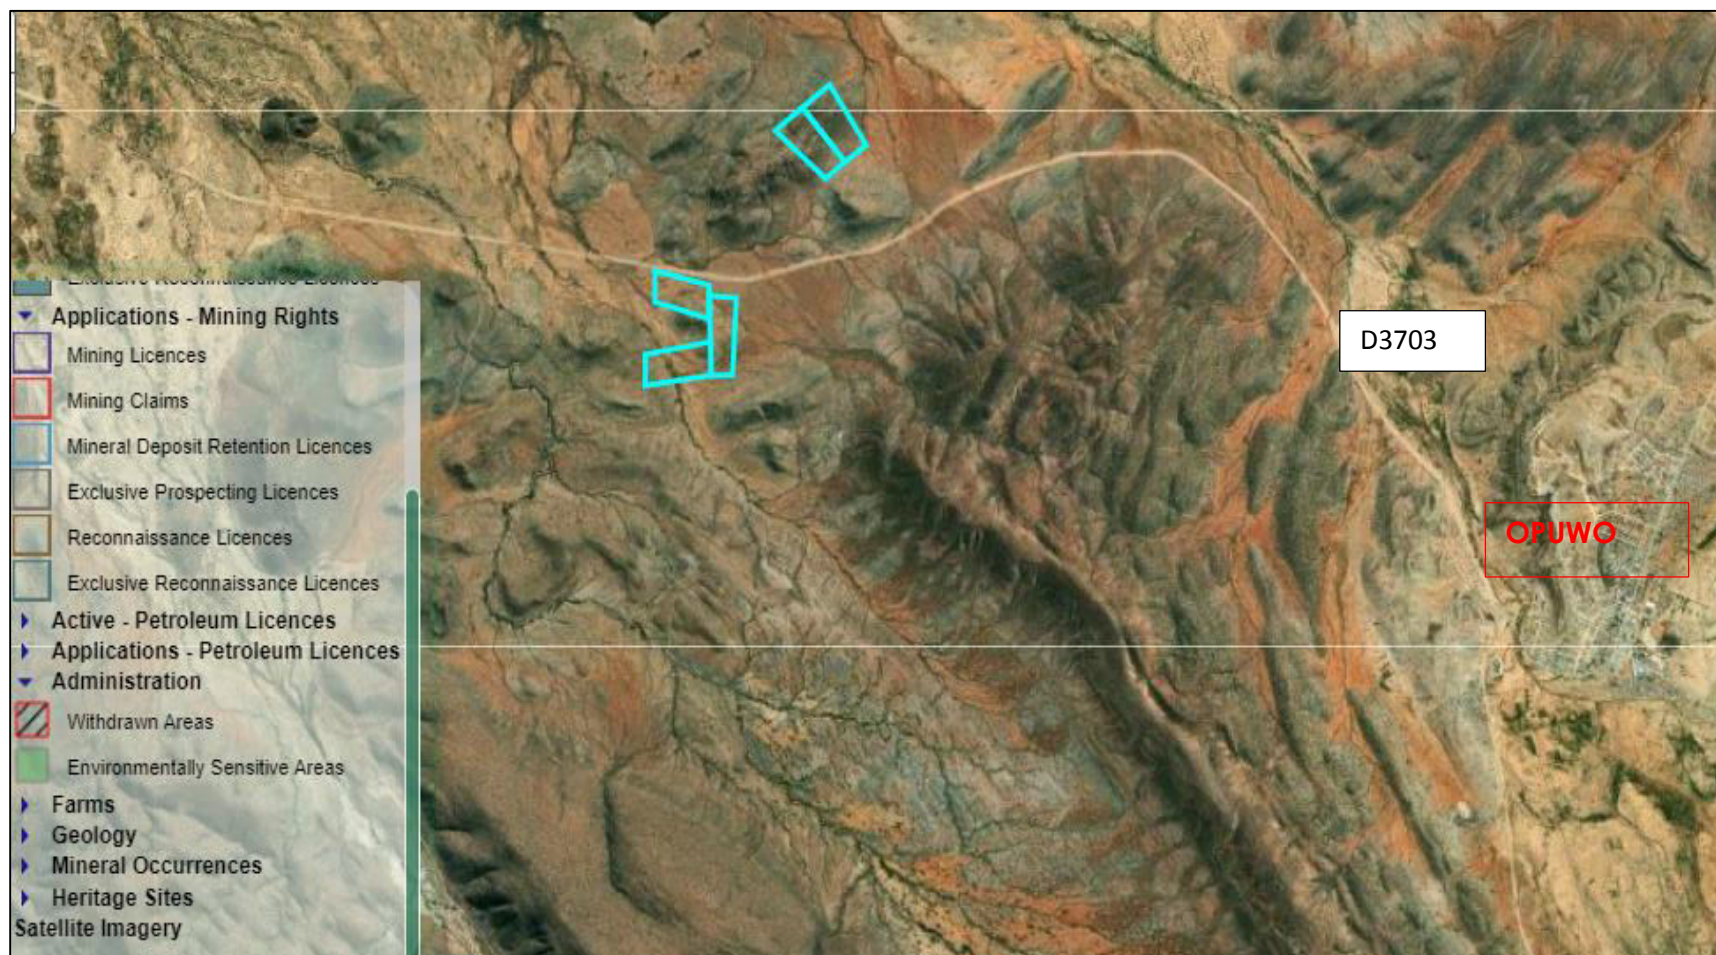

MINING CLAIMS 73617, 73618, 73619, 73620 & 73621 IN KUNENE REGION

APP: 001571

Latitude: -18.024496° and longitude: 13.760781°