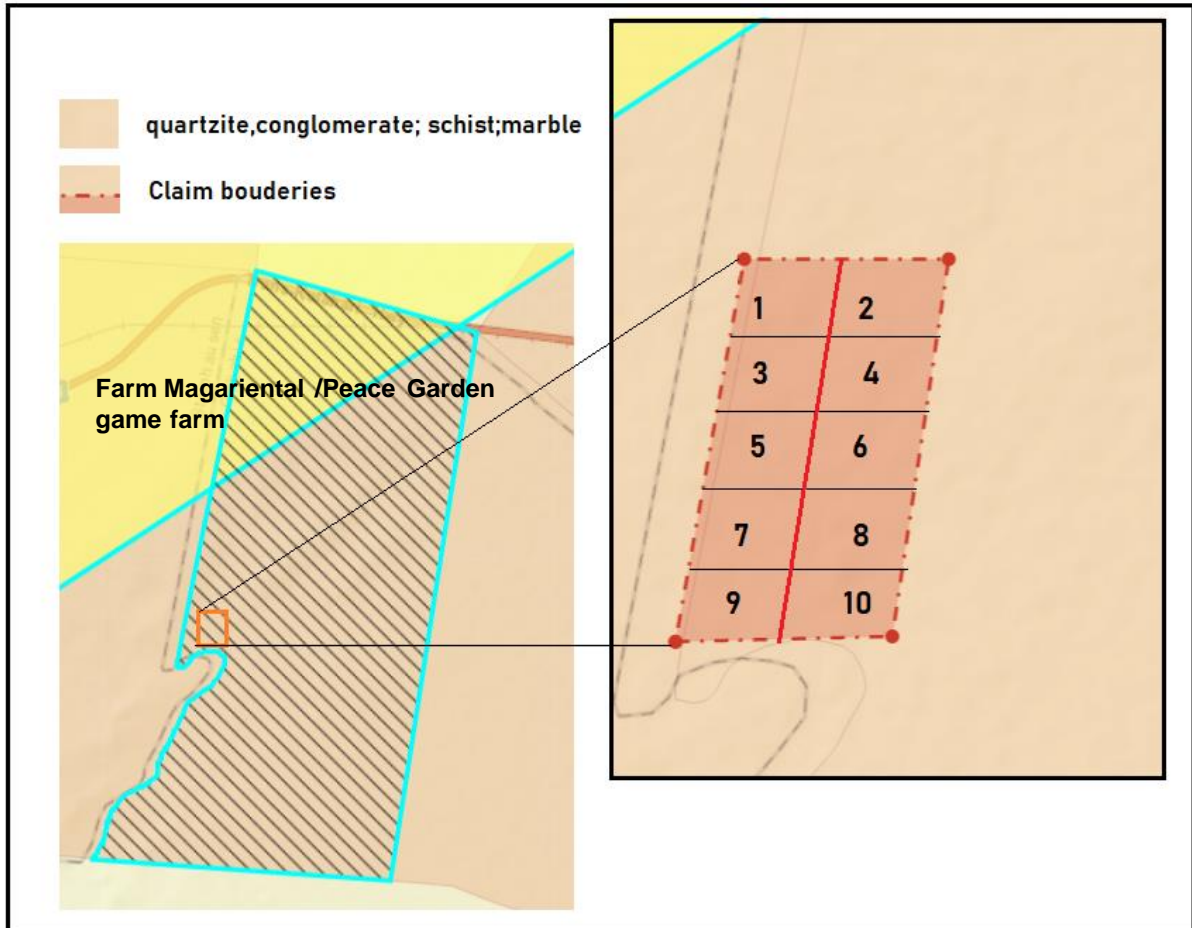

# Centre for Geosciences Research cc

Details of coordinates for registration of Claims registered with Ministry of Mines and Energy on farm Farm Magariental /Peace Garden game farm, Omaheke Region

Details of Claims registered on farm Farm Magariental /Peace Garden game farm, Omaheke Region

Ordinal Number	Claim Number
1	71806
2	71807
3	71808
4	71809
5	71810
6	71811
7	71812
8	71813
9	71814
10	71815

**Details of coordinates for registration of Claims registered with Ministry of Mines and Energy on farm Farm Magariental /Peace Garden game farm, Omaheke Region**