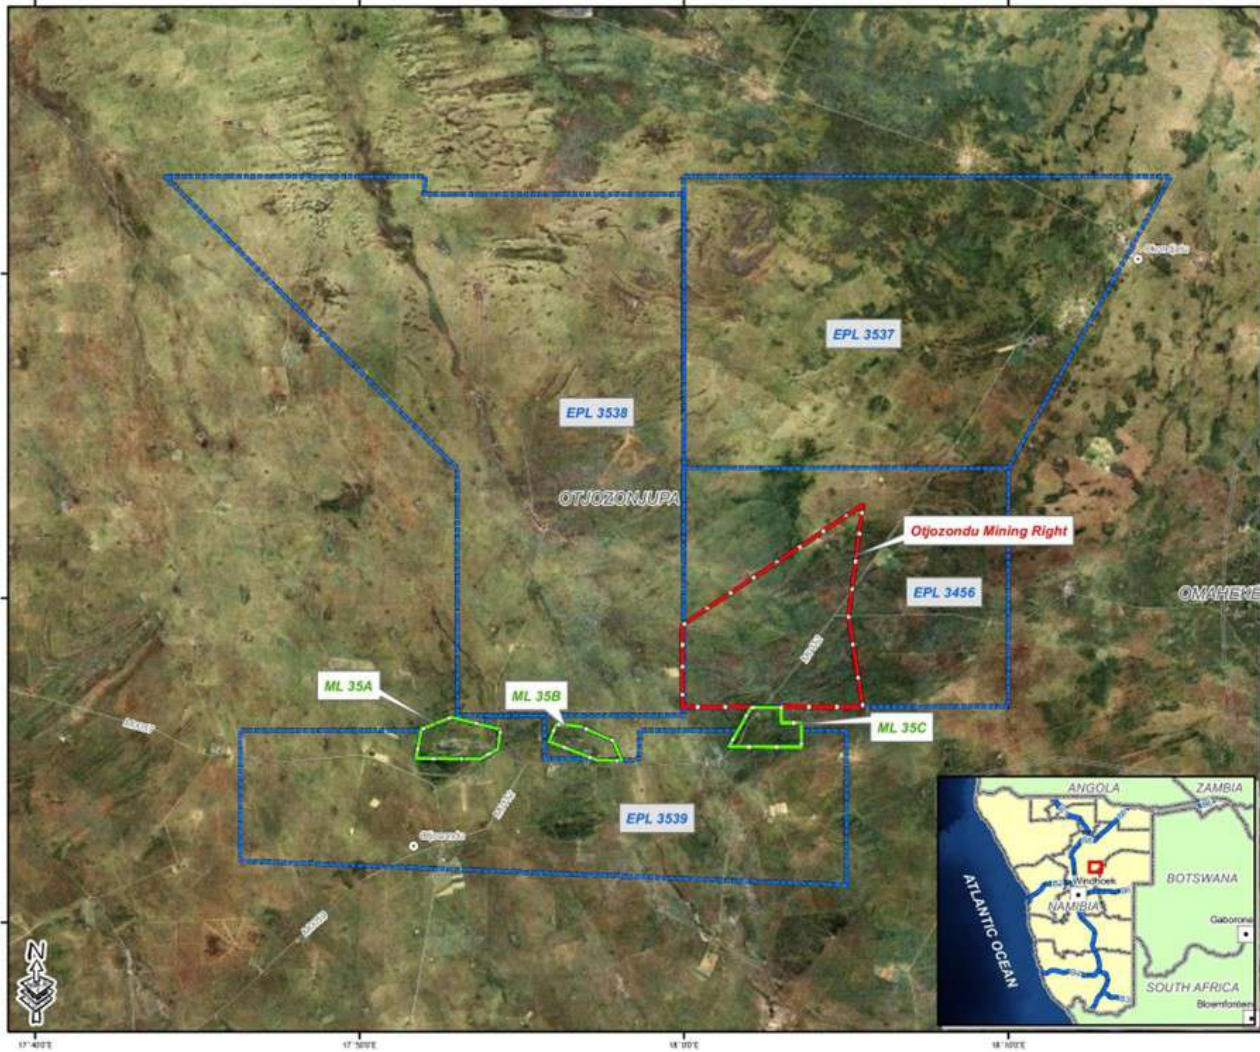

# OTJOZONDU: PROSPECTING AND MINING LICENCES

**LEGEND**

**Towns**

- Capital / City
- Major Towns
- Secondary
- Settlements

**Mining Licences**

- ▭ Mining Licences
- ▭ Exploration Prospecting Licences
- ▭ Otjozondju Mining Right
- ▭ Provincial Boundary

REVIEWED BY: A. JOHNSONE  
 MANAGING DIRECTOR

DATUM: WGS84  
 PROJECTION: GEOGRAPHIC

DATE: 5 DECEMBER 2011

CLIENT: OTJOZONDU MINING (PTY) LTD

PROJECT: OTJOZONDU PROJECT

SCALE: 1:225,000

0 2.5 5 10 Kilometers