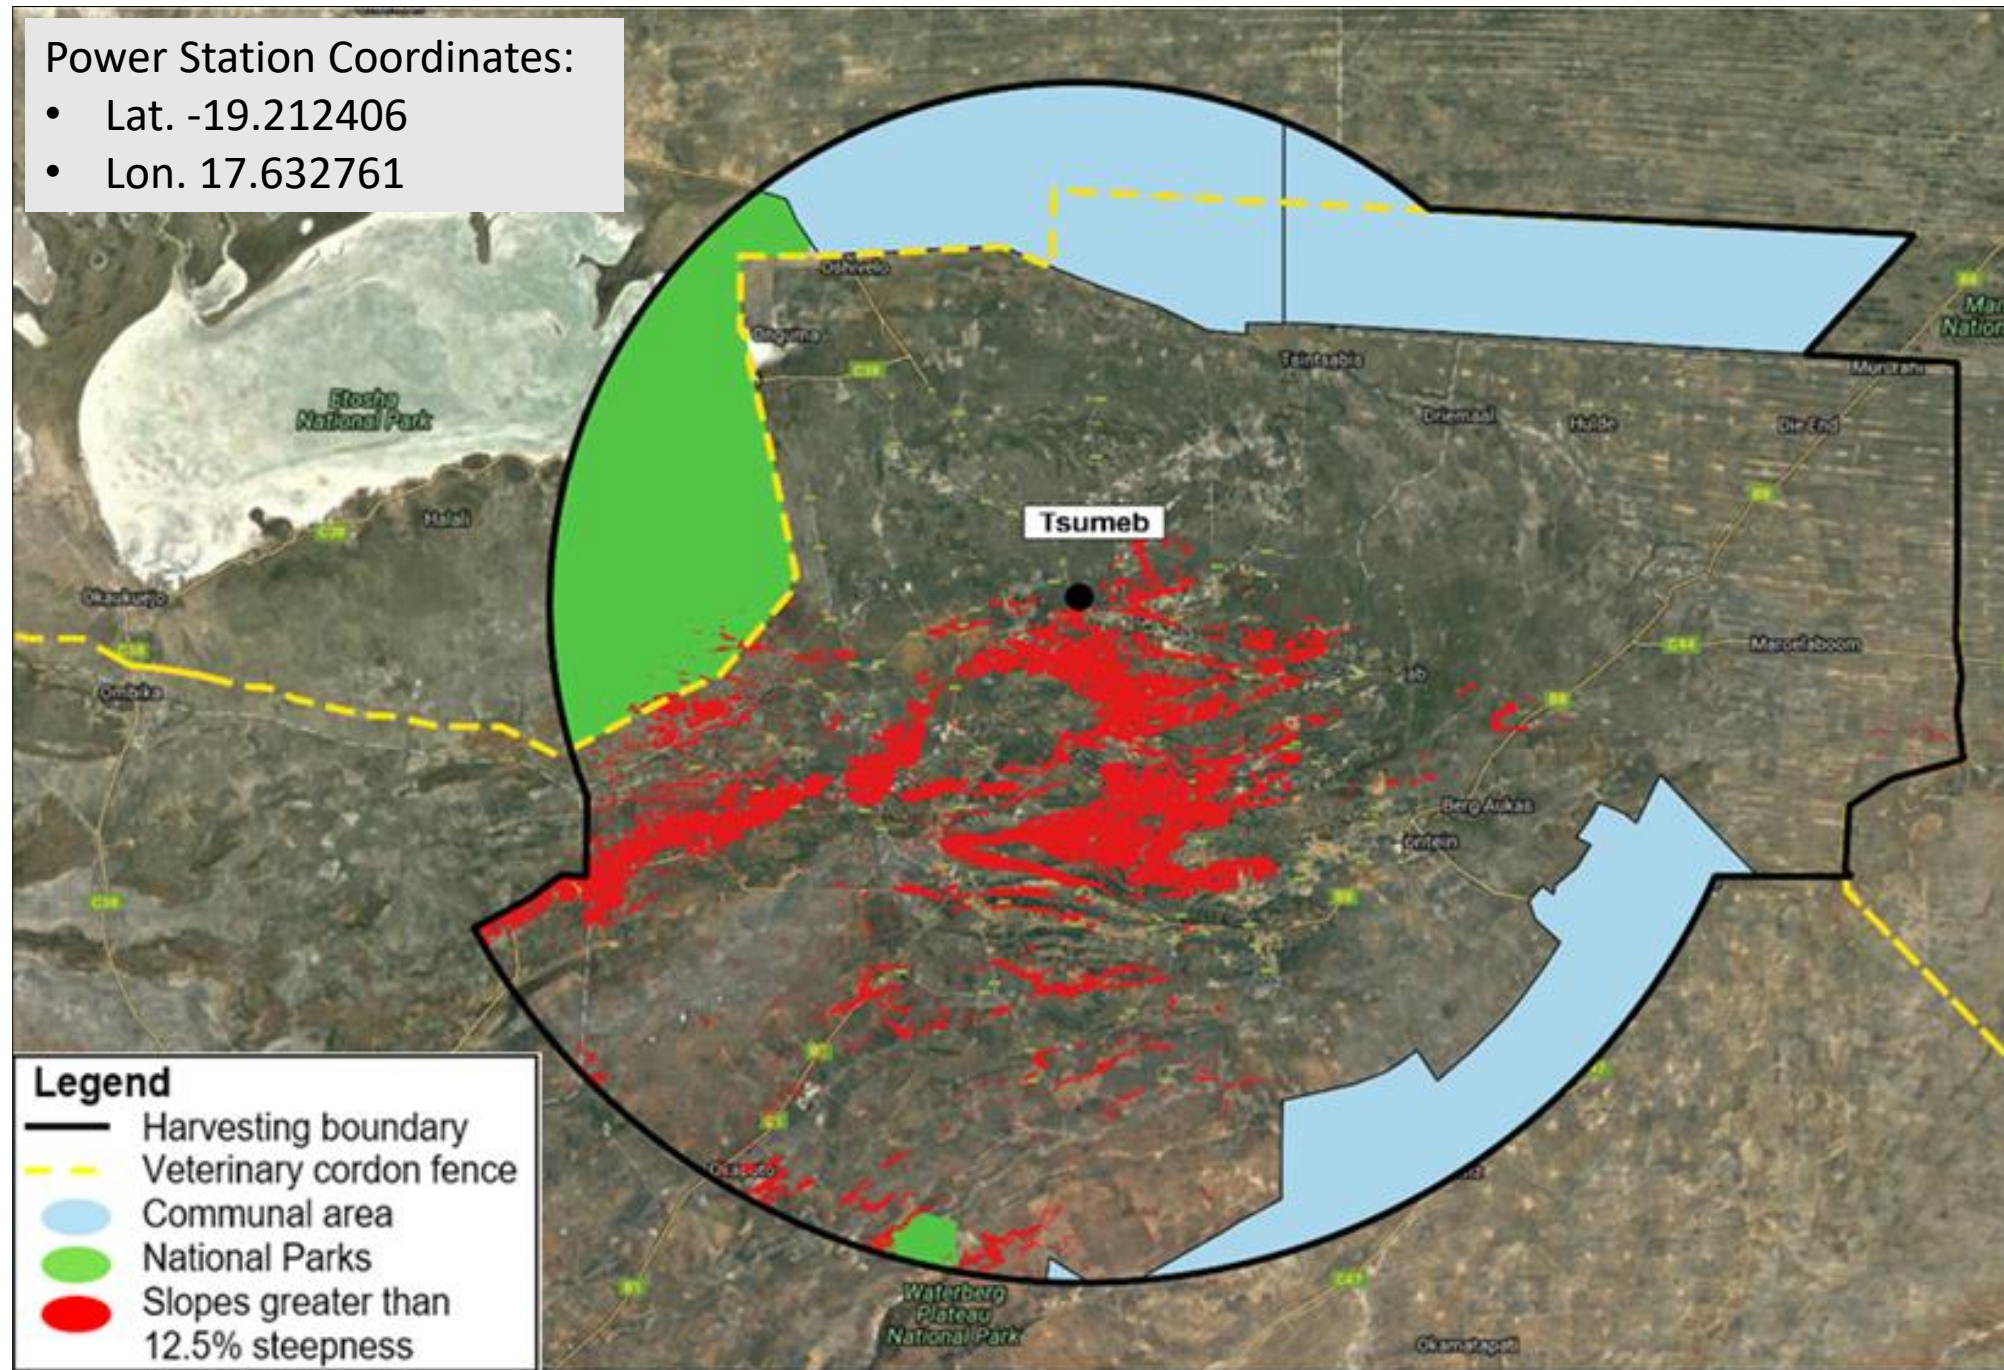

Power Station Coordinates:

- Lat. -19.212406
- Lon. 17.632761

Legend

- Harvesting boundary
- - - Veterinary cordon fence
- Communal area
- National Parks
- Slopes greater than 12.5% steepness